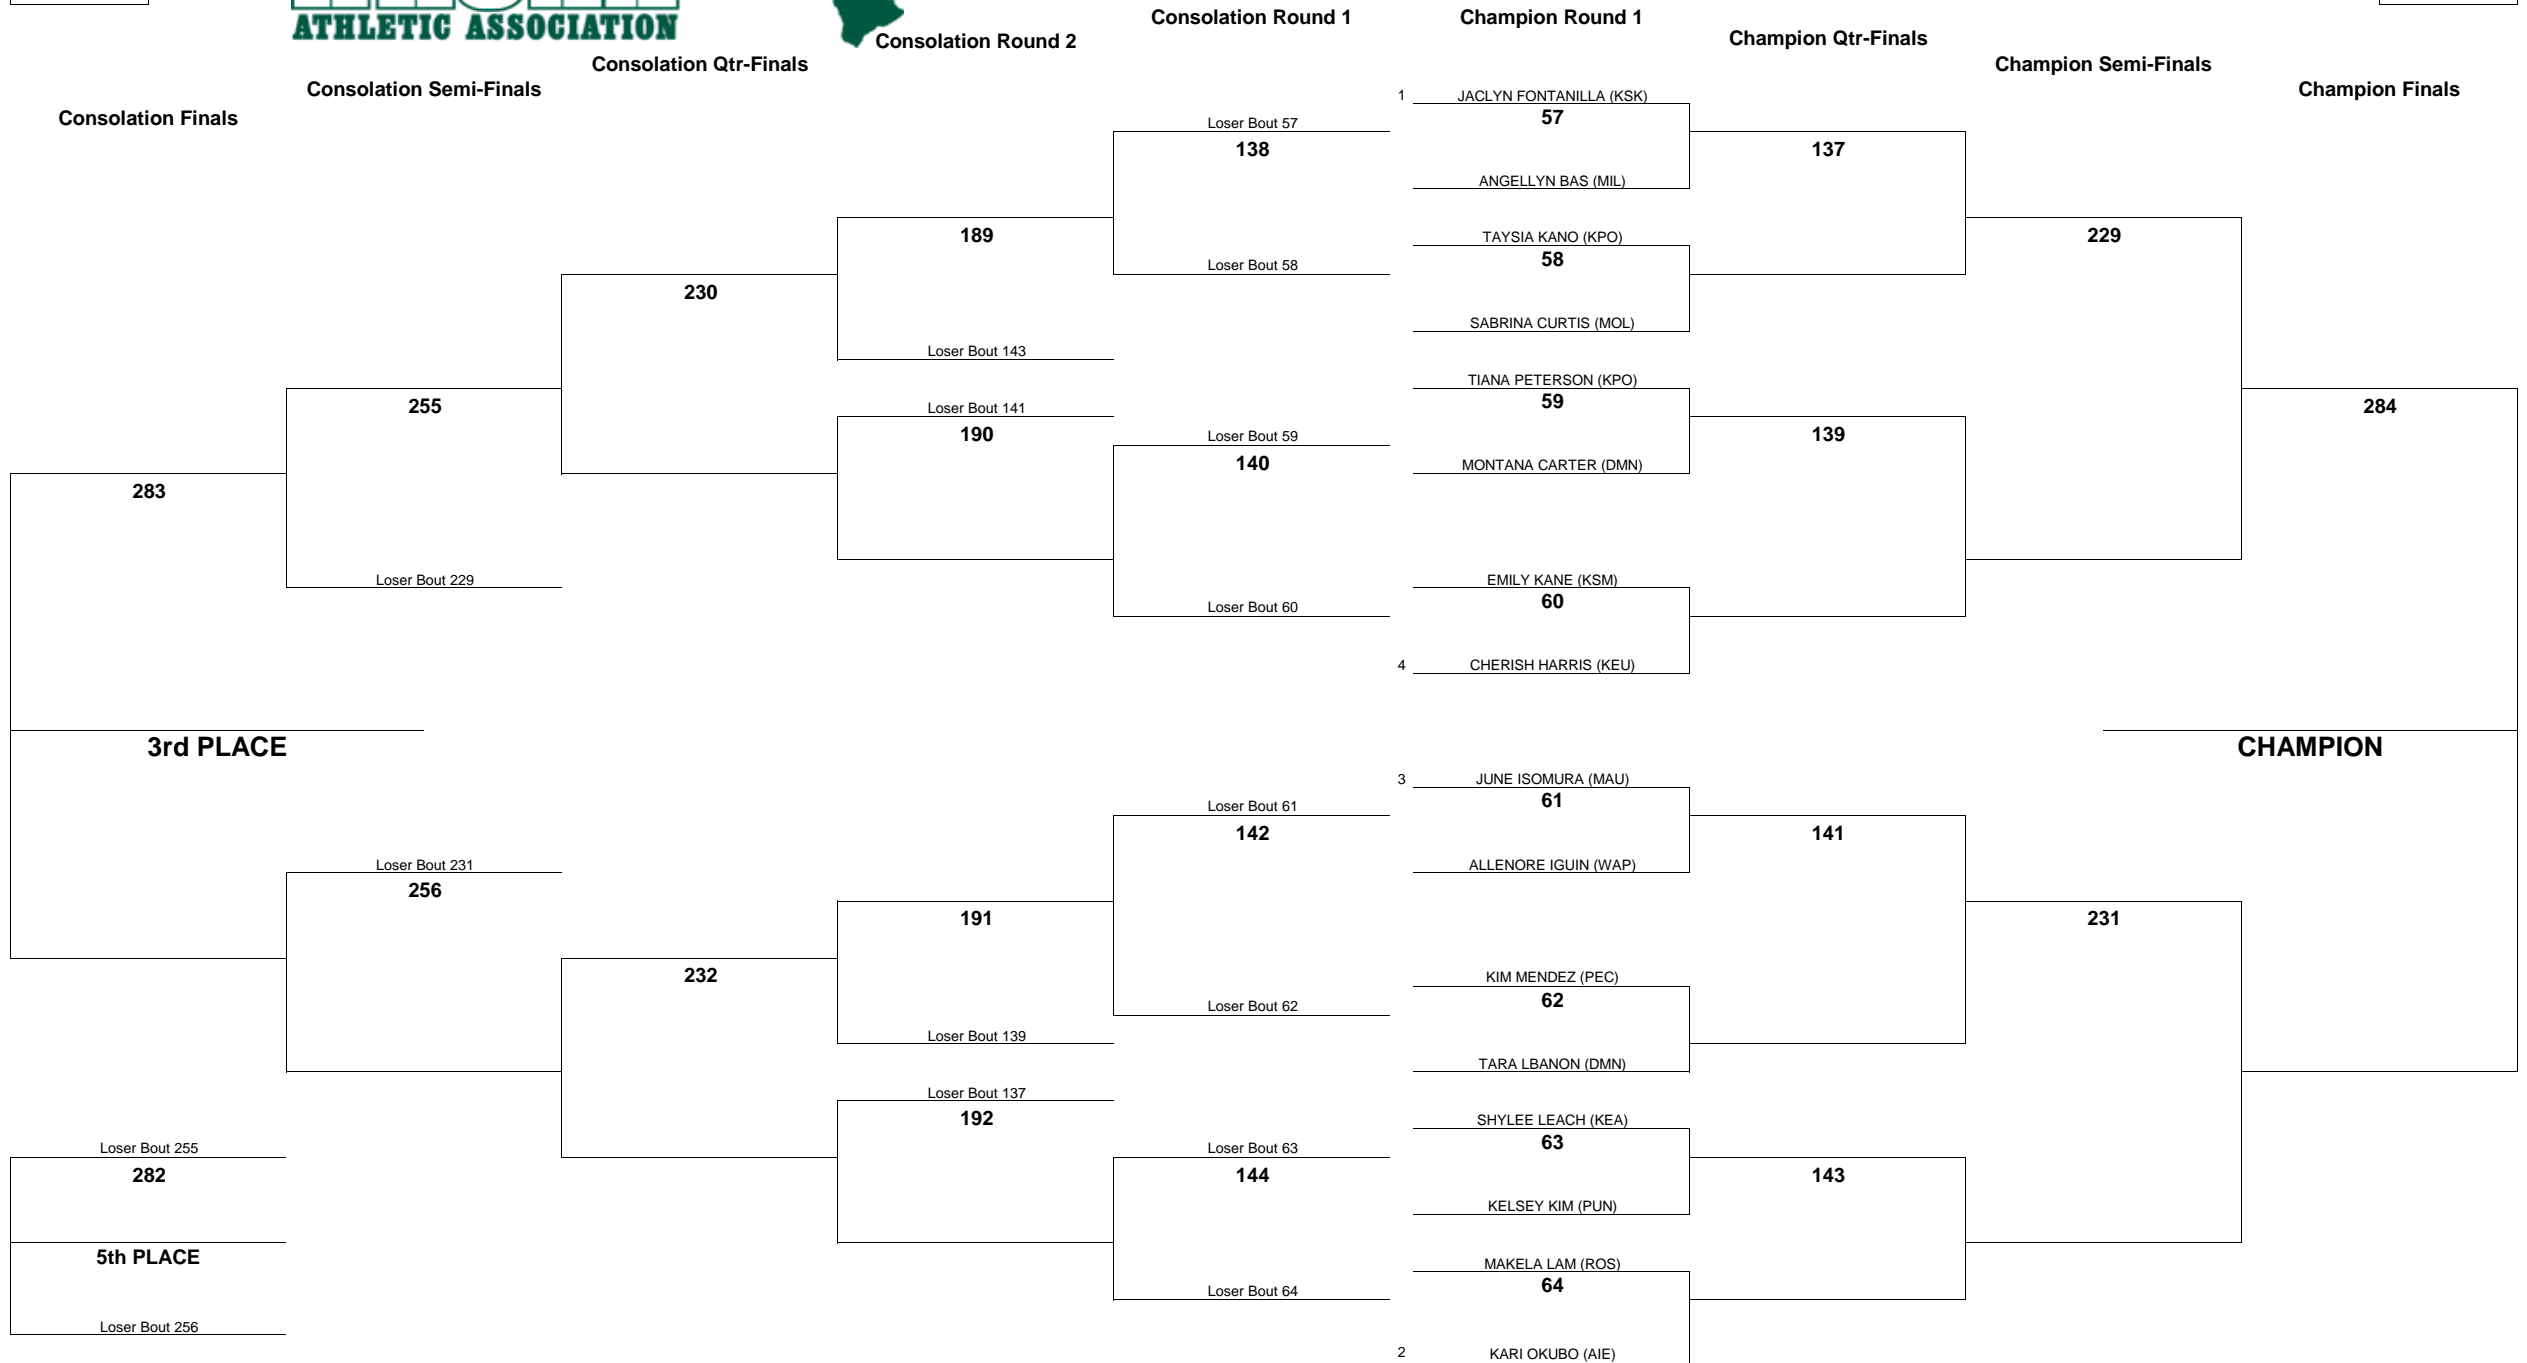

HAWAII HIGH SCHOOL ATHLETIC ASSOCIATION 2015 GIRLS JUDO CHAMPIONSHIPS

WEIGHT CLASS
154