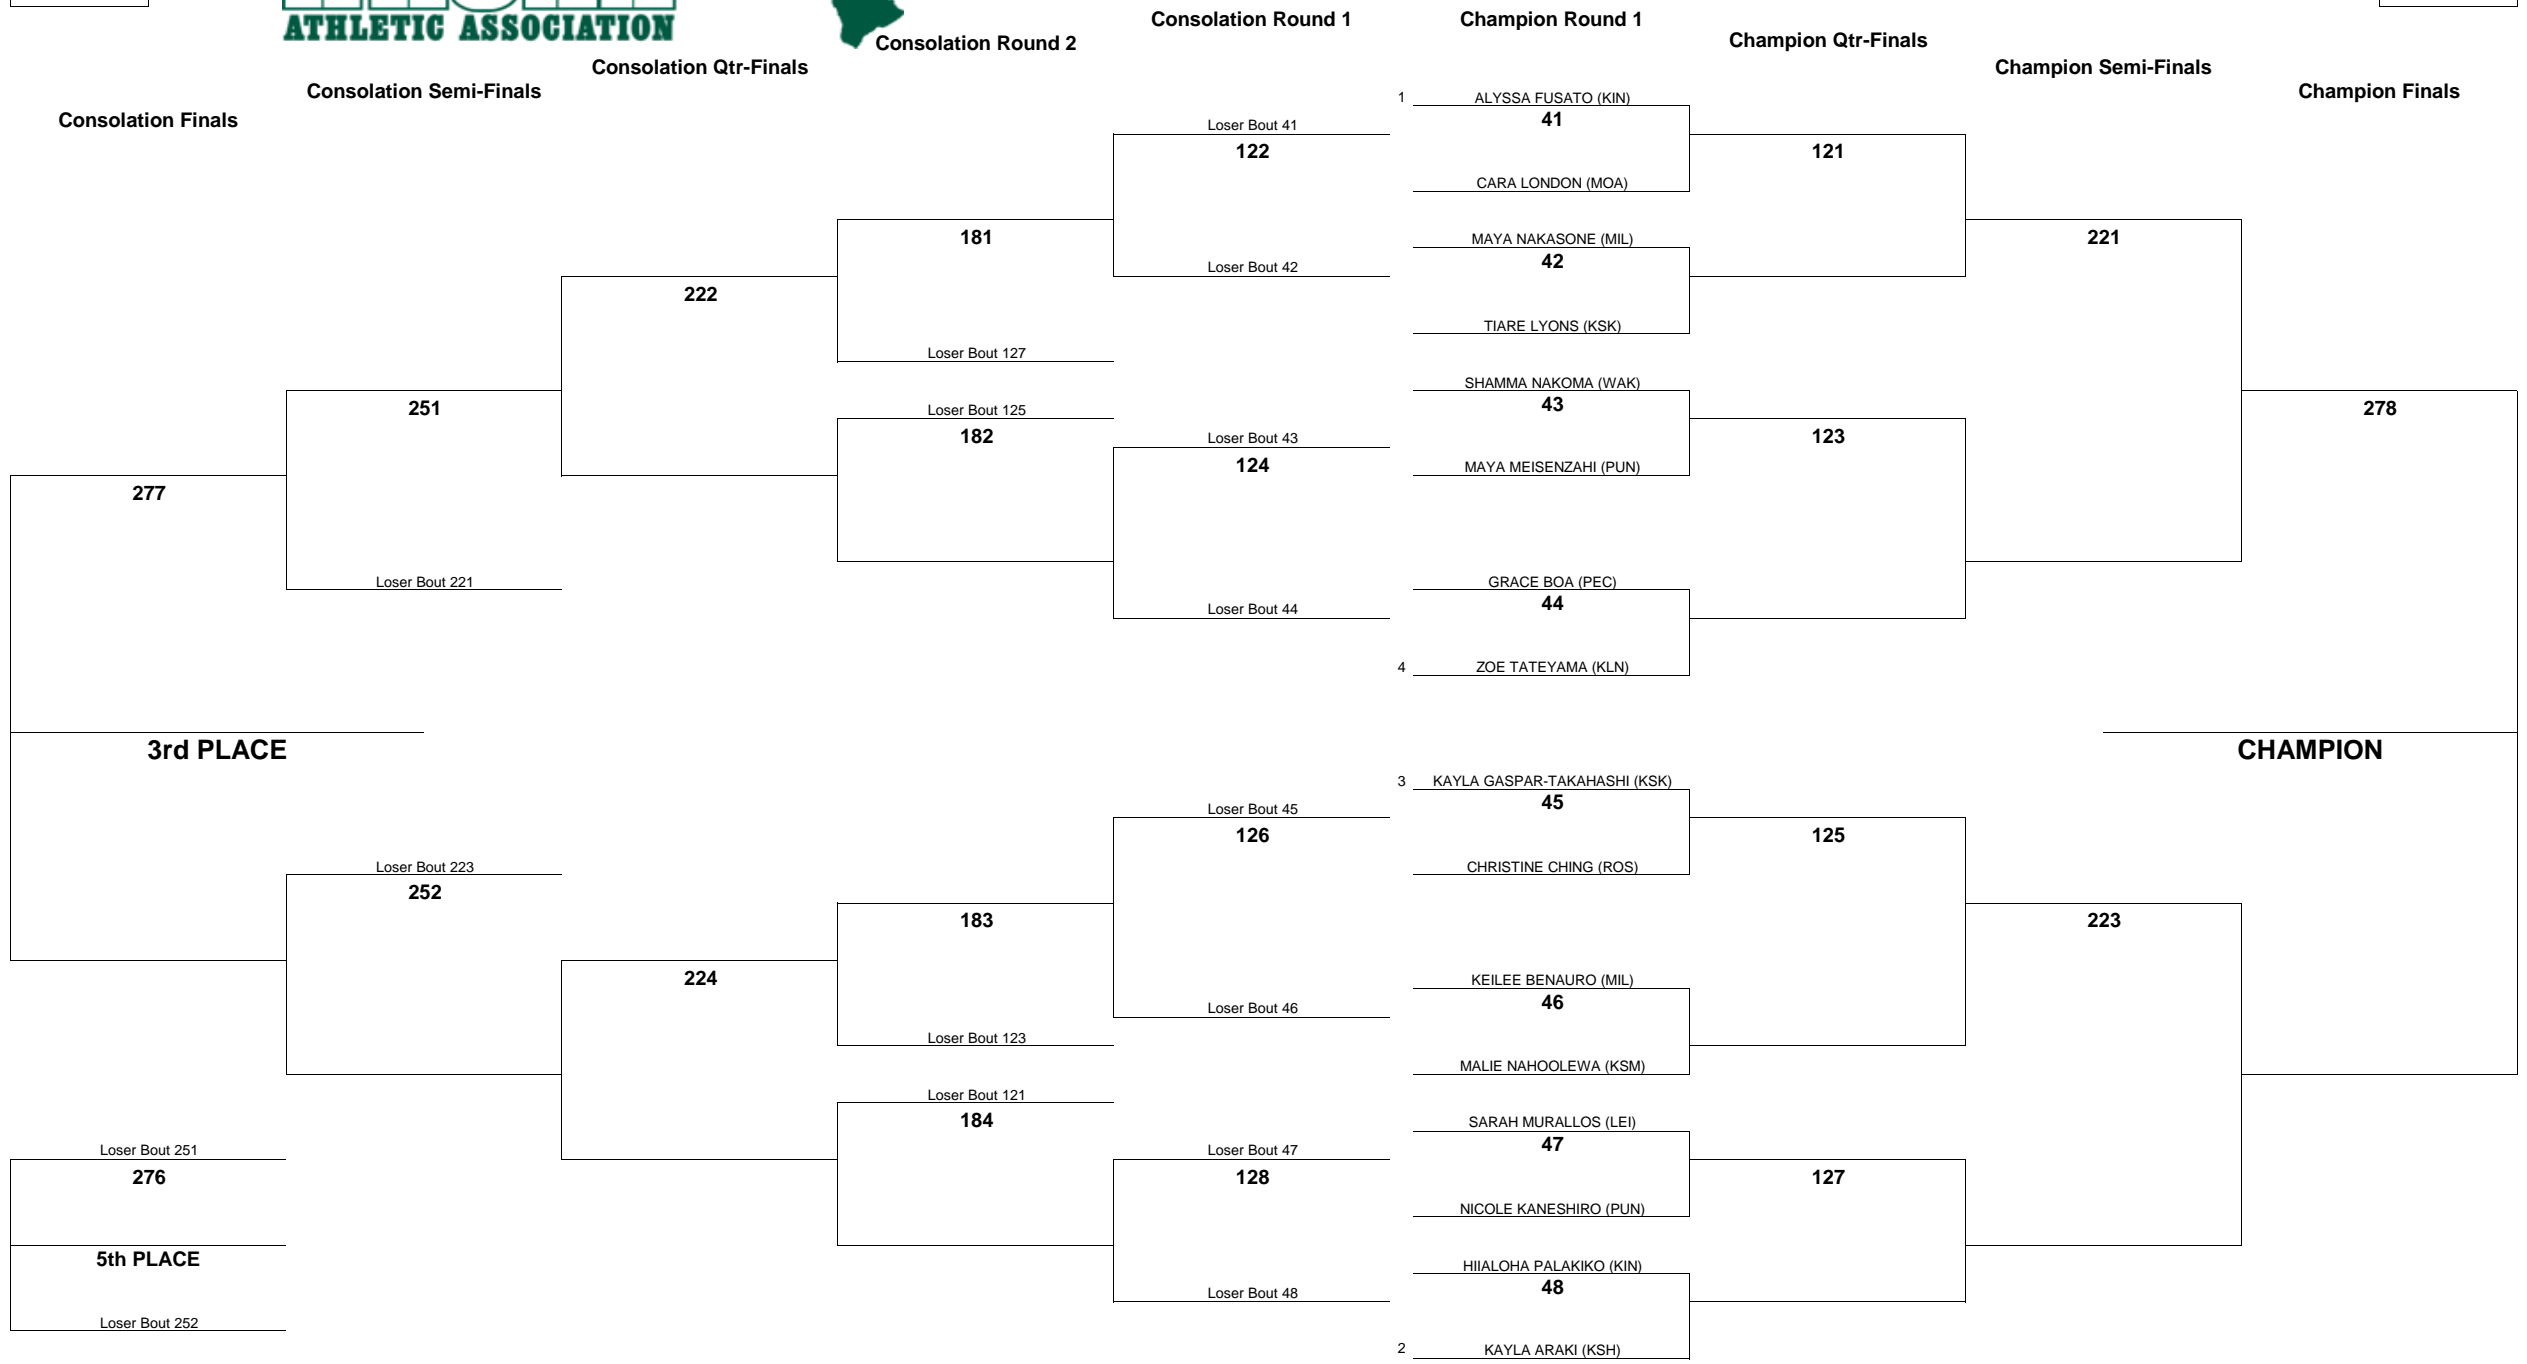

HAWAII HIGH SCHOOL ATHLETIC ASSOCIATION 2015 GIRLS JUDO CHAMPIONSHIPS

WEIGHT CLASS
129