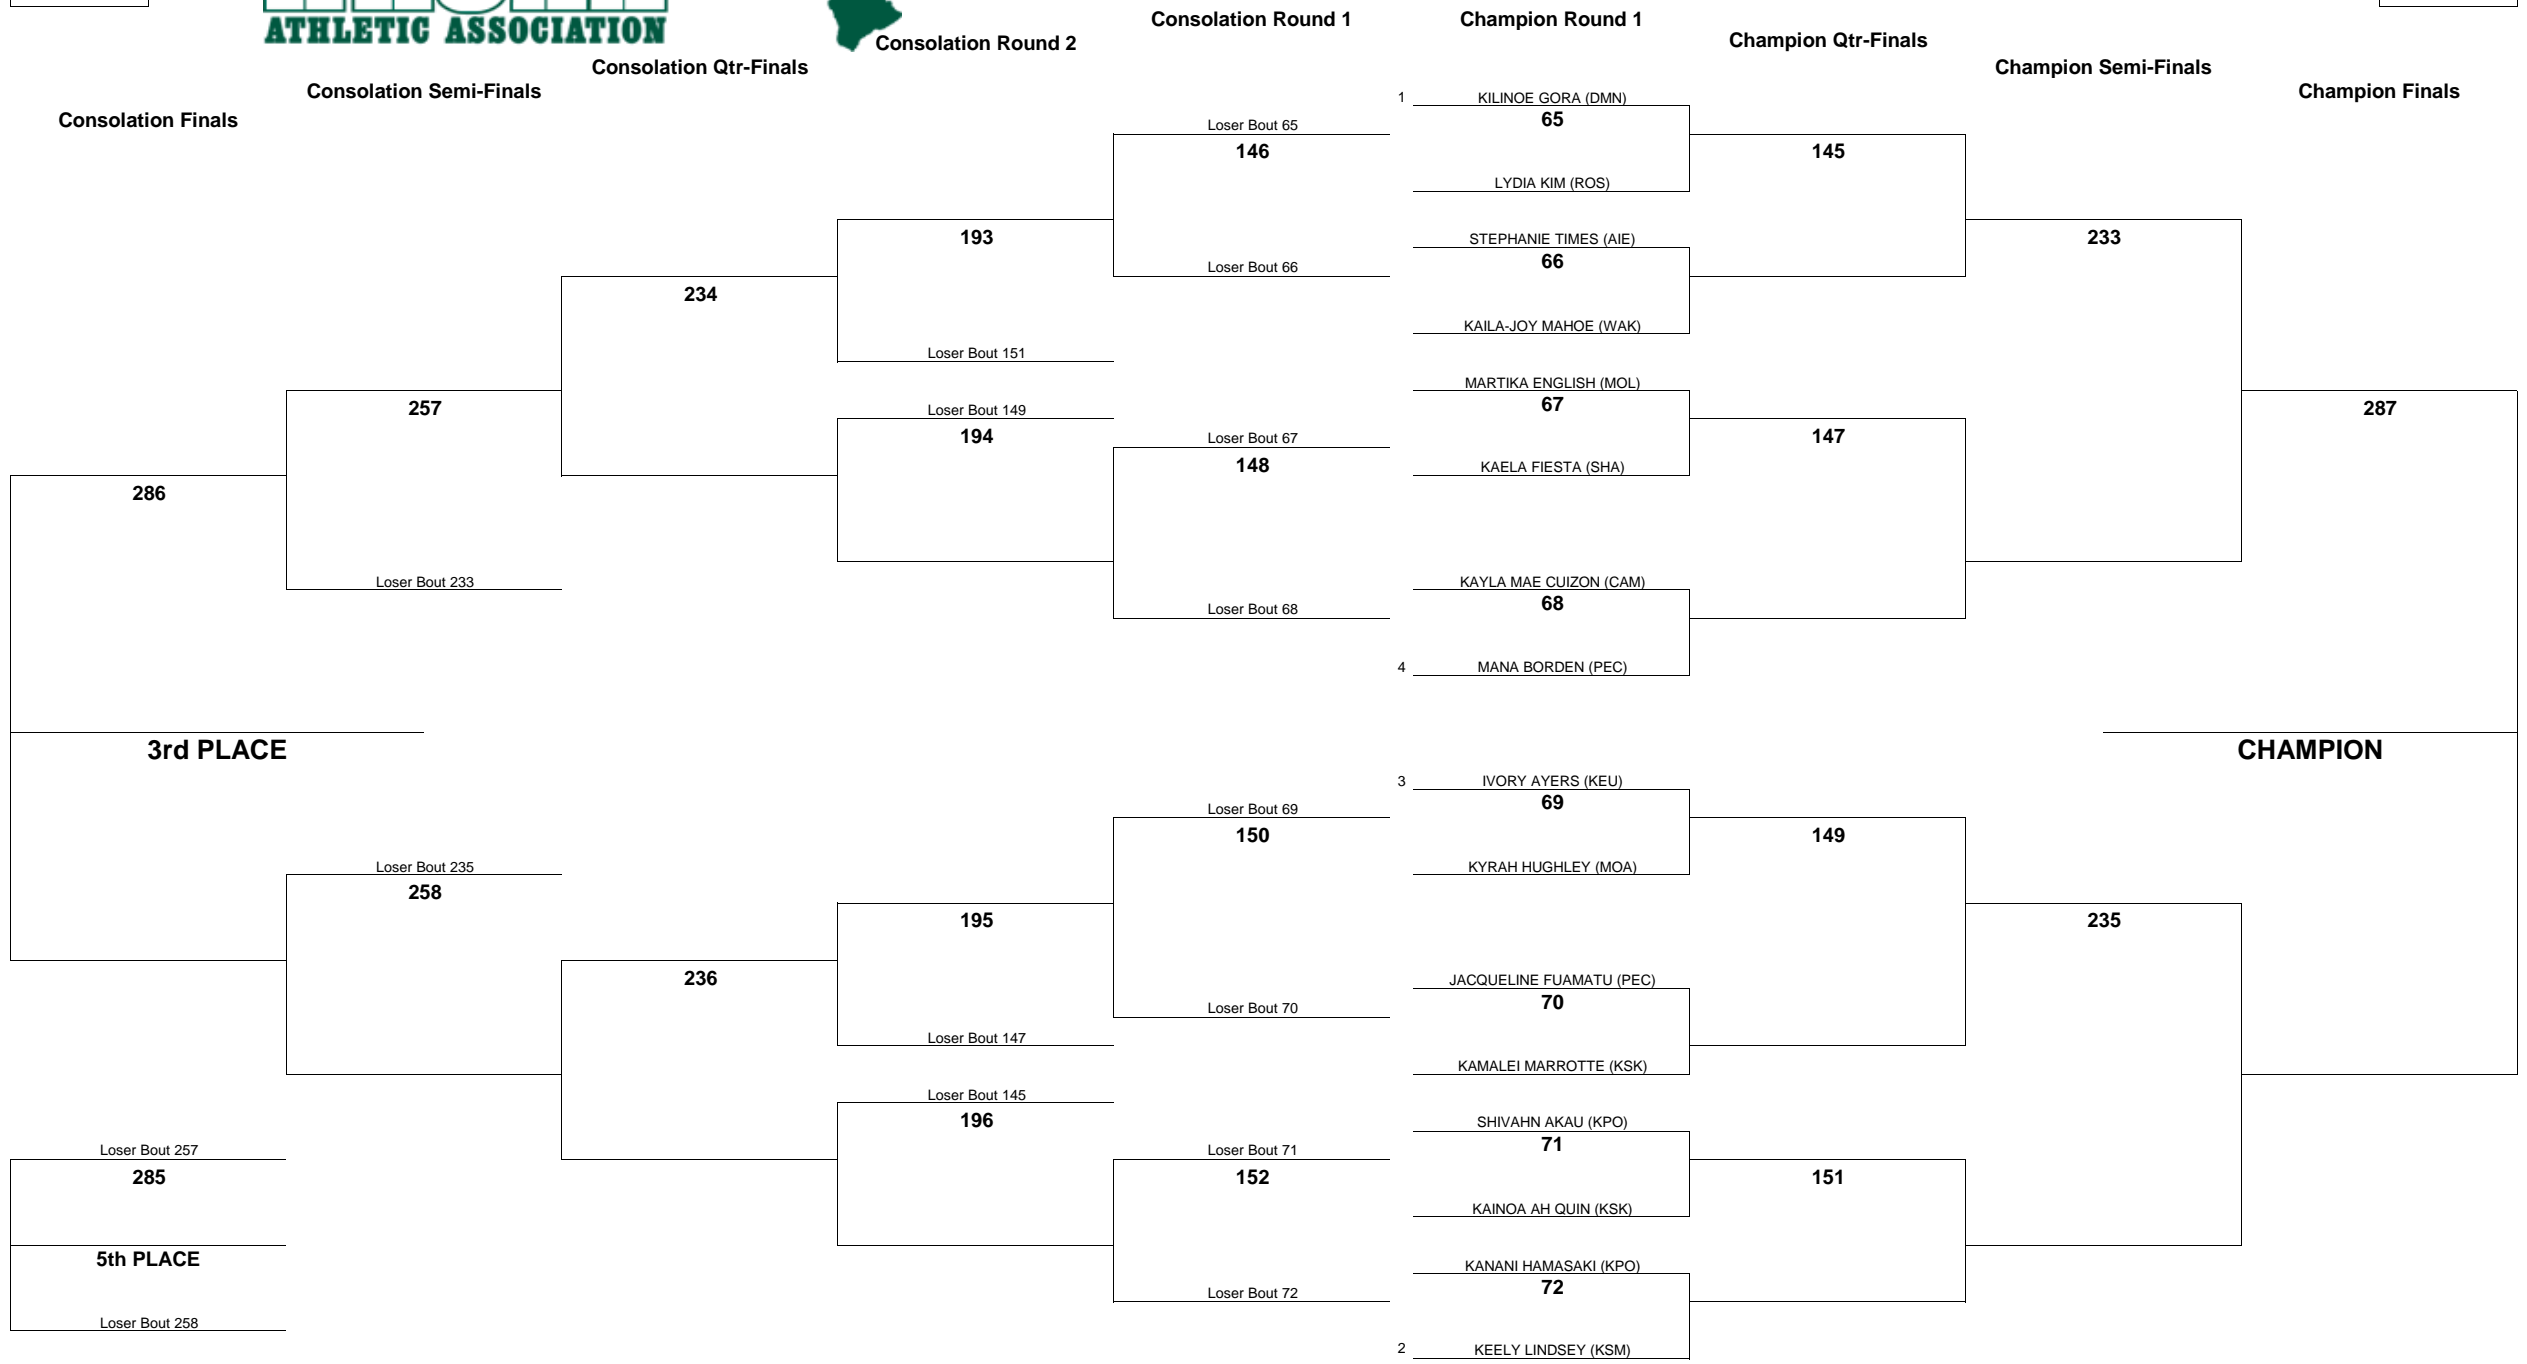

HAWAII HIGH SCHOOL ATHLETIC ASSOCIATION 2015 GIRLS JUDO CHAMPIONSHIPS

WEIGHT CLASS
172

WEIGHT CLASS
172