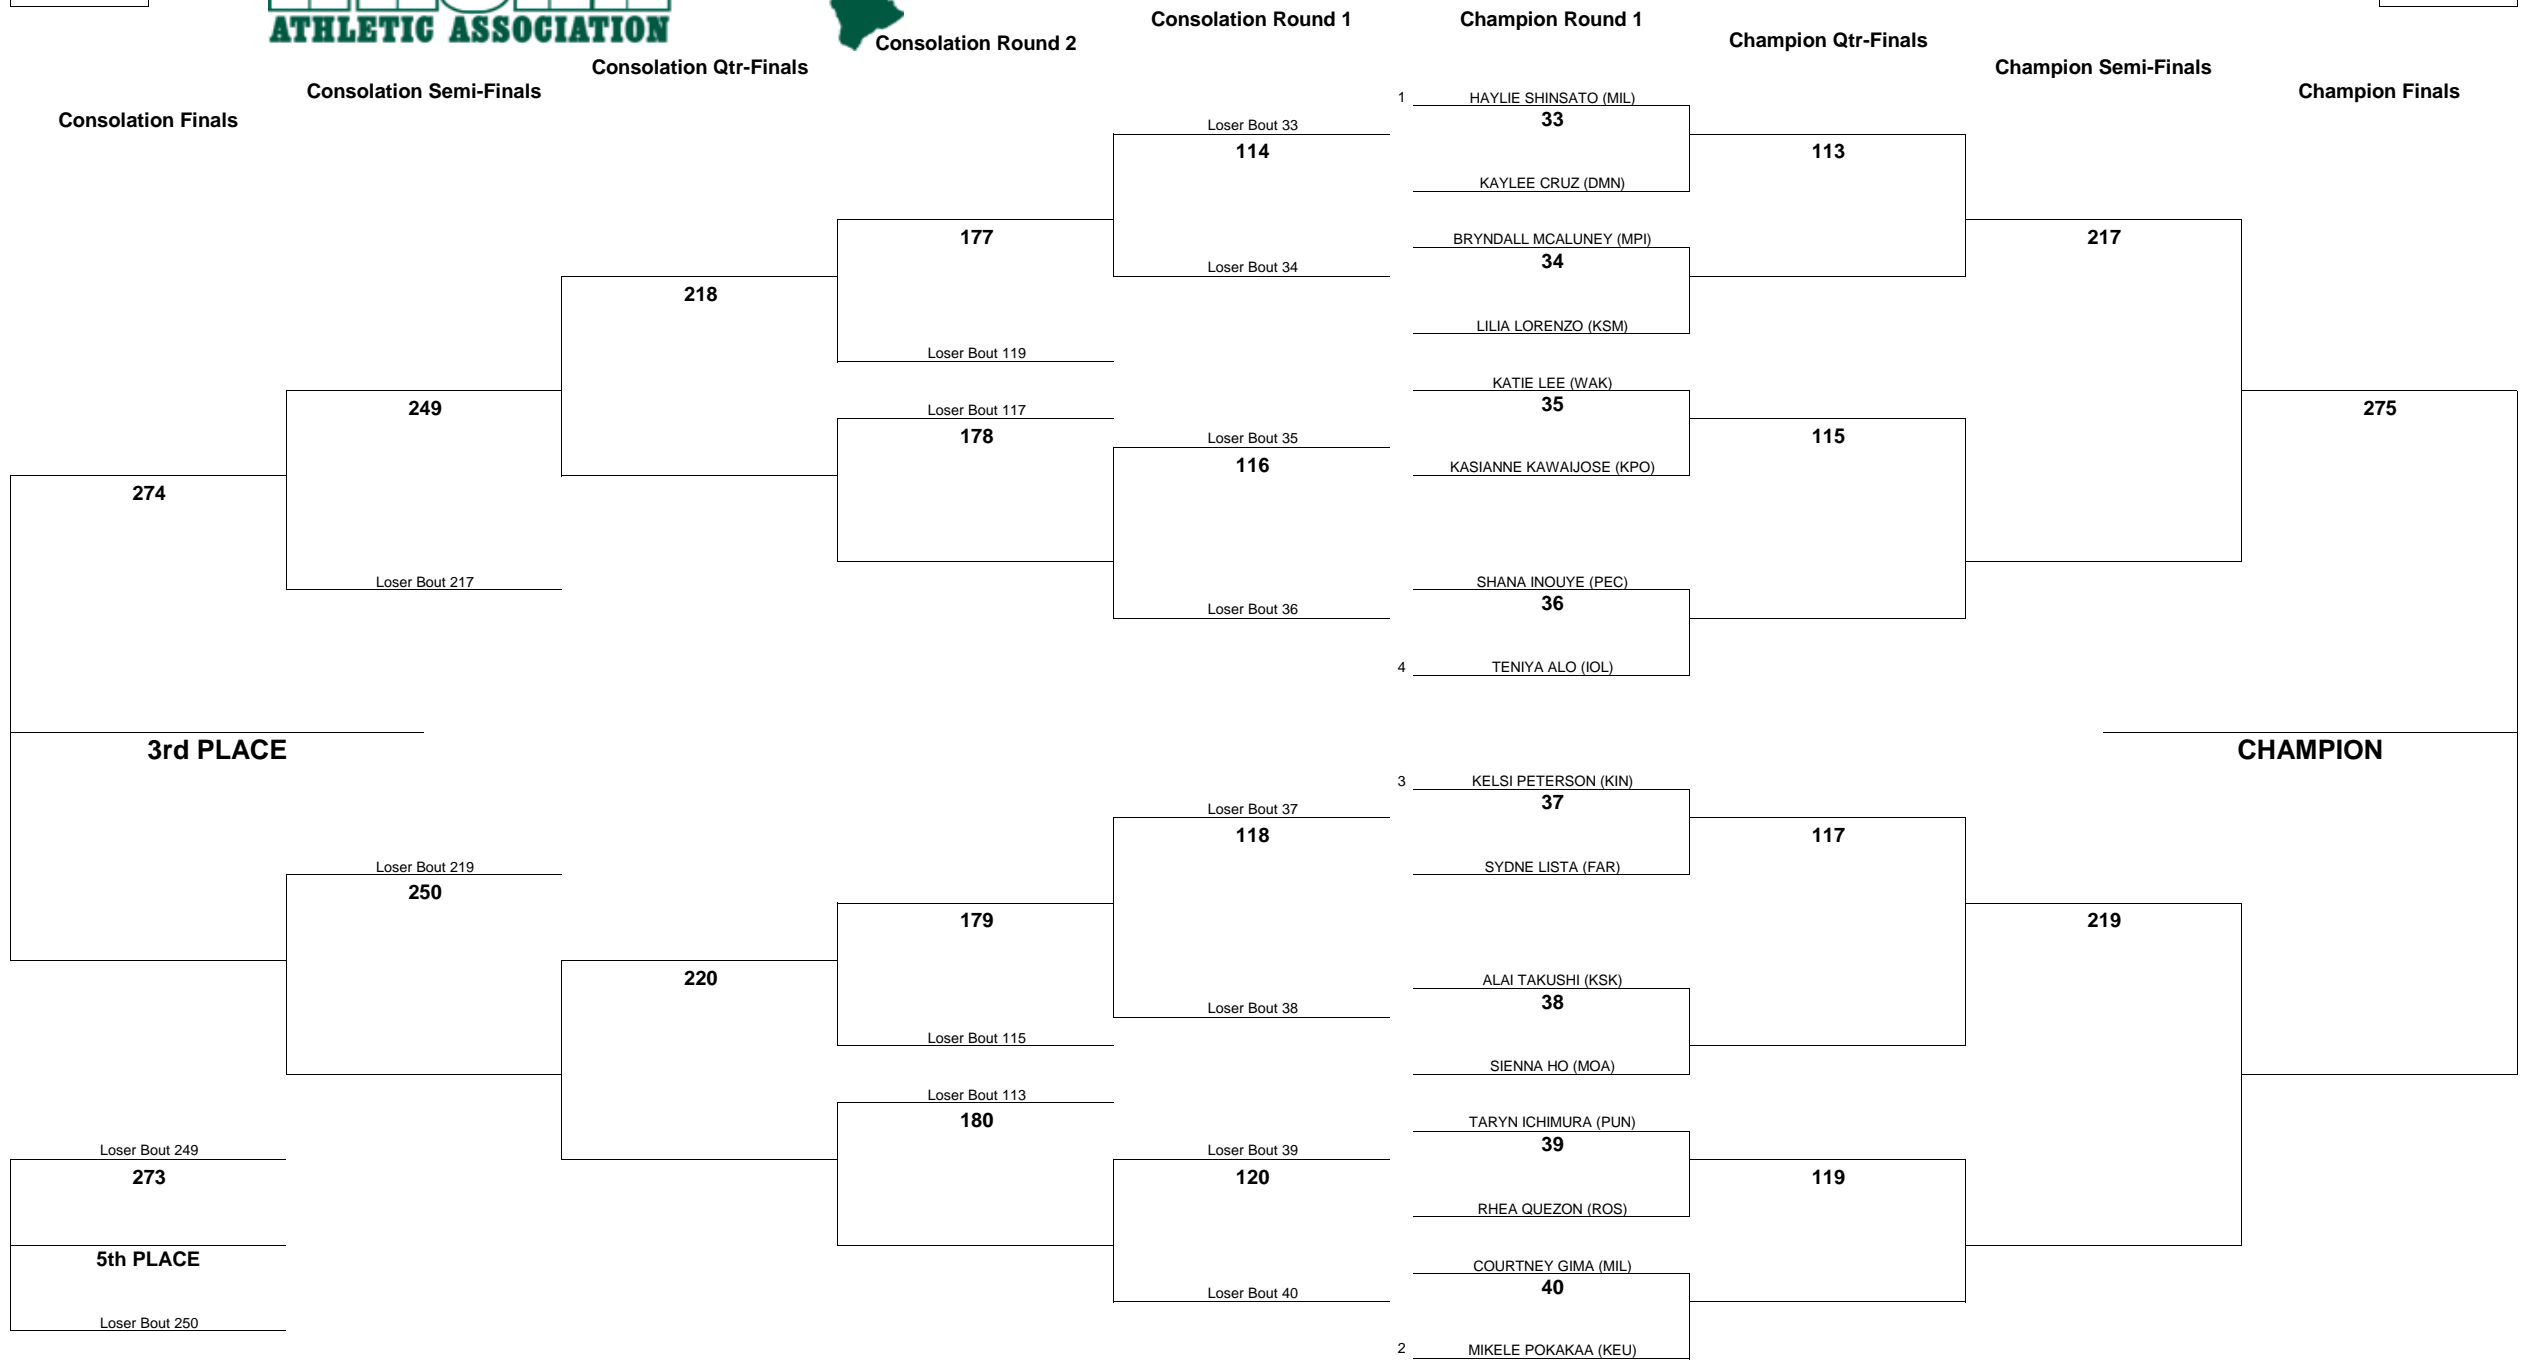

HAWAII HIGH SCHOOL ATHLETIC ASSOCIATION 2015 GIRLS JUDO CHAMPIONSHIPS

WEIGHT CLASS
122