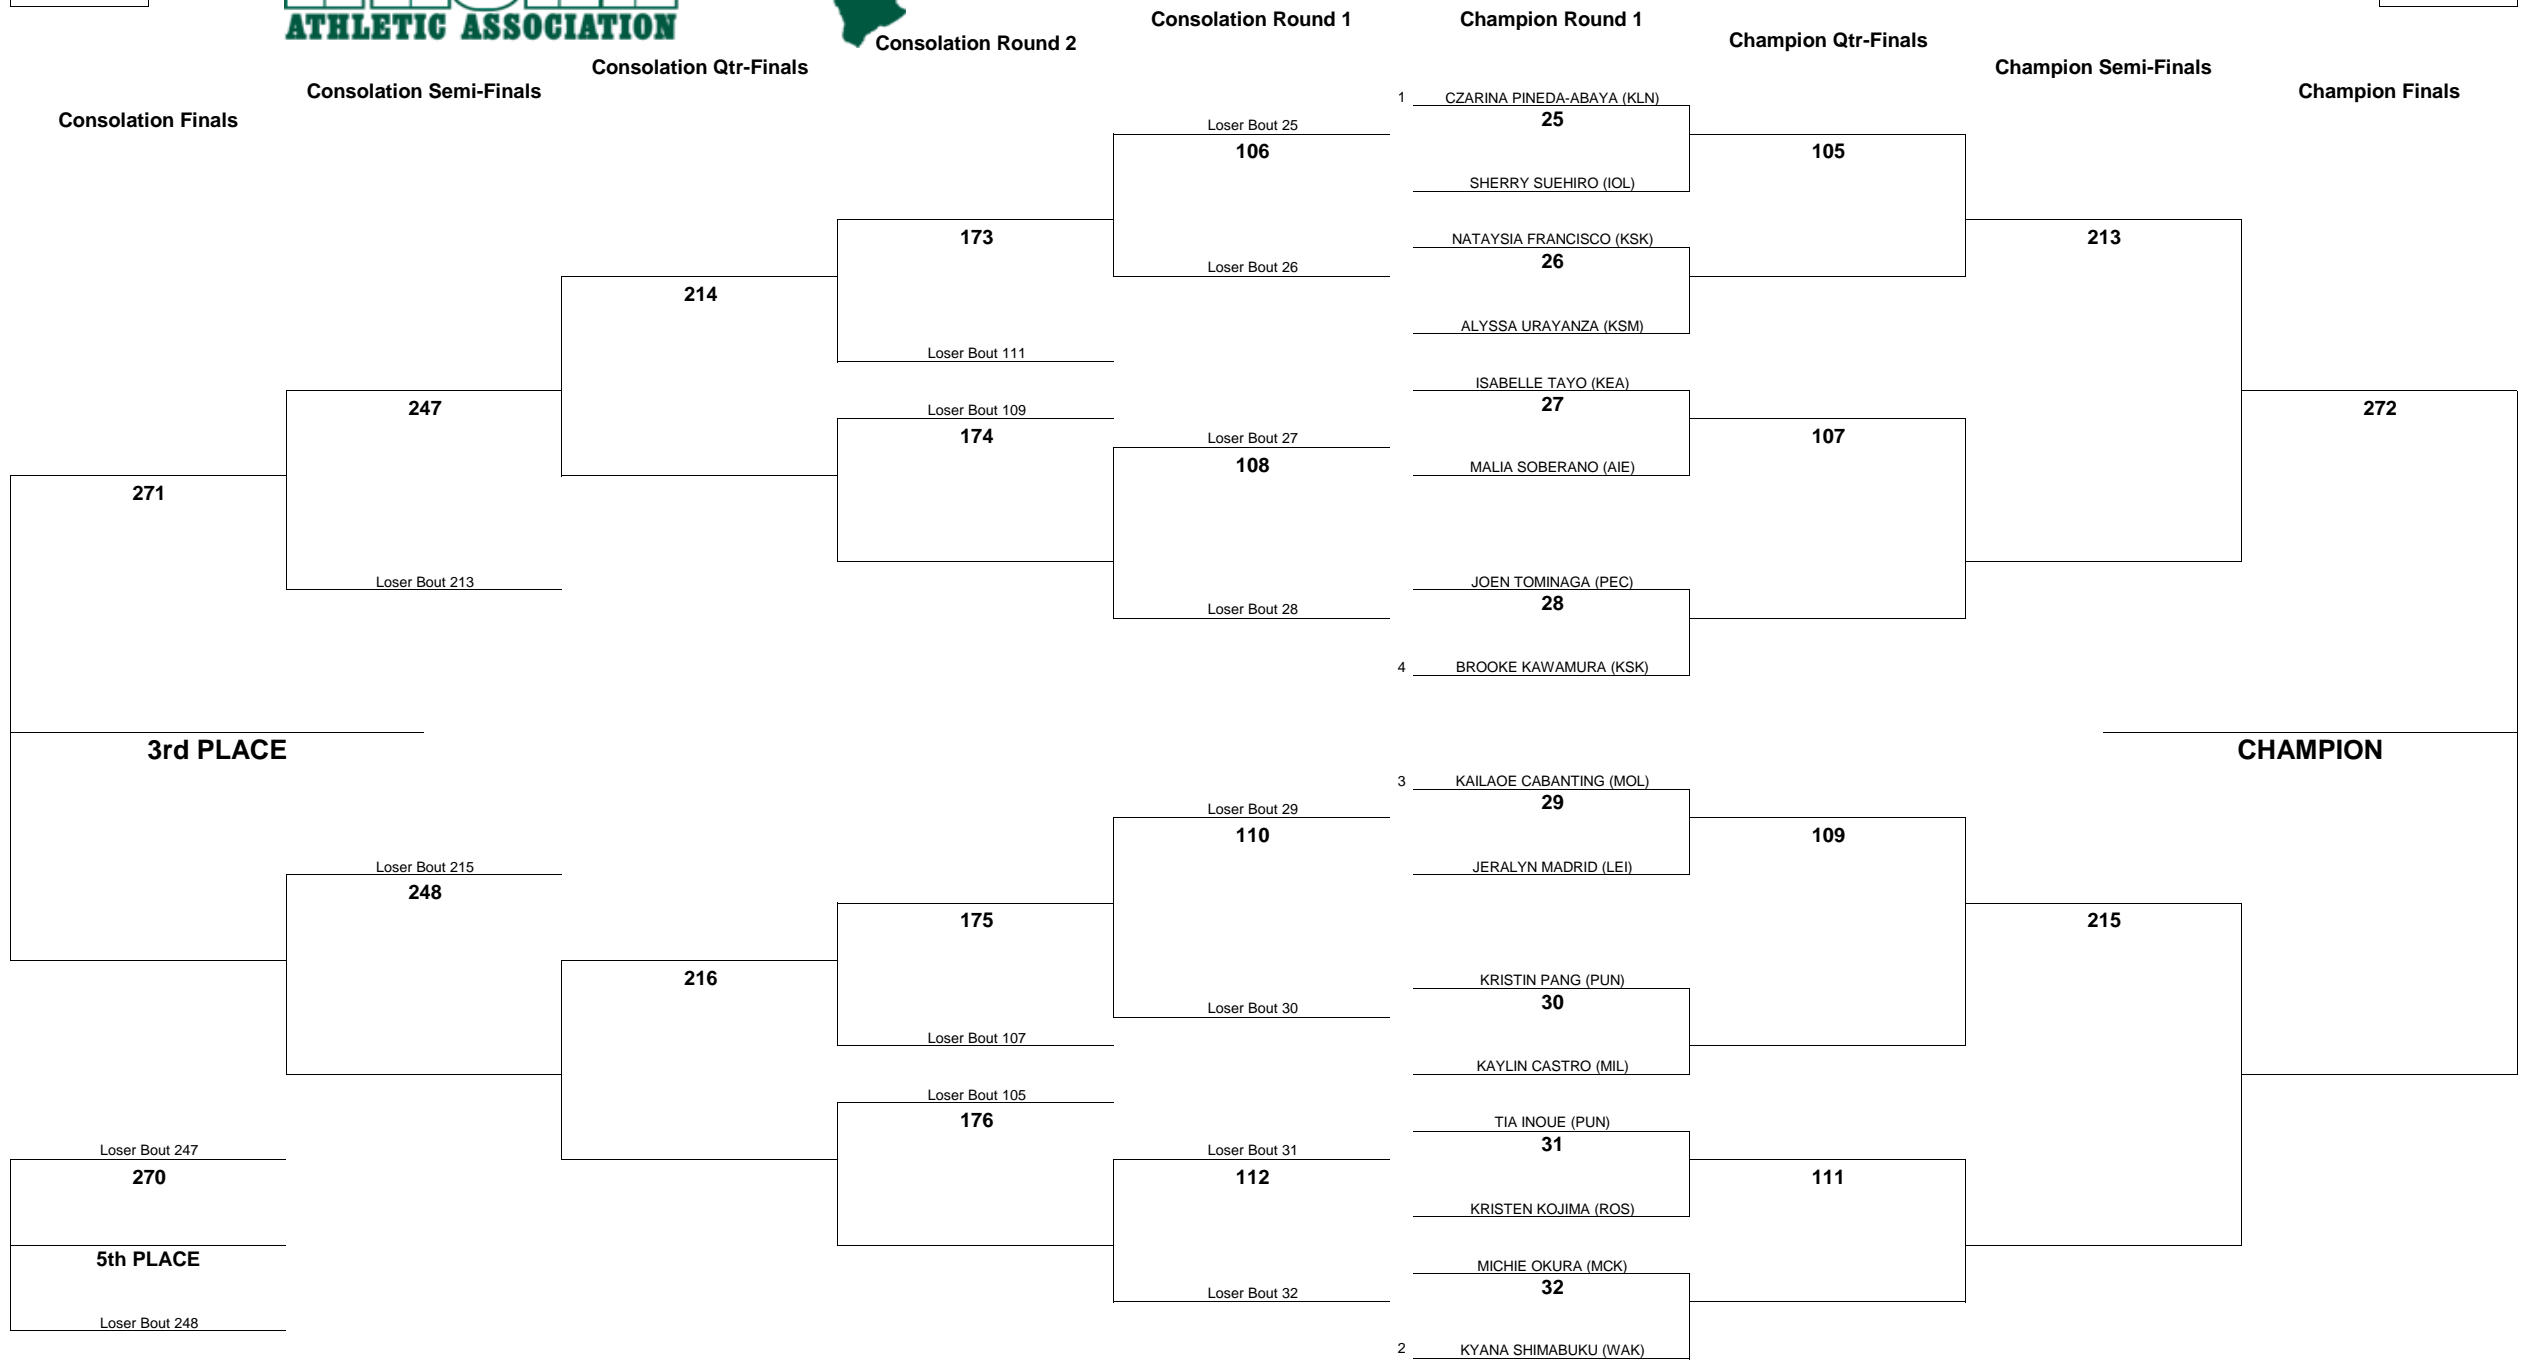

HAWAII HIGH SCHOOL ATHLETIC ASSOCIATION 2015 GIRLS JUDO CHAMPIONSHIPS

WEIGHT CLASS
115