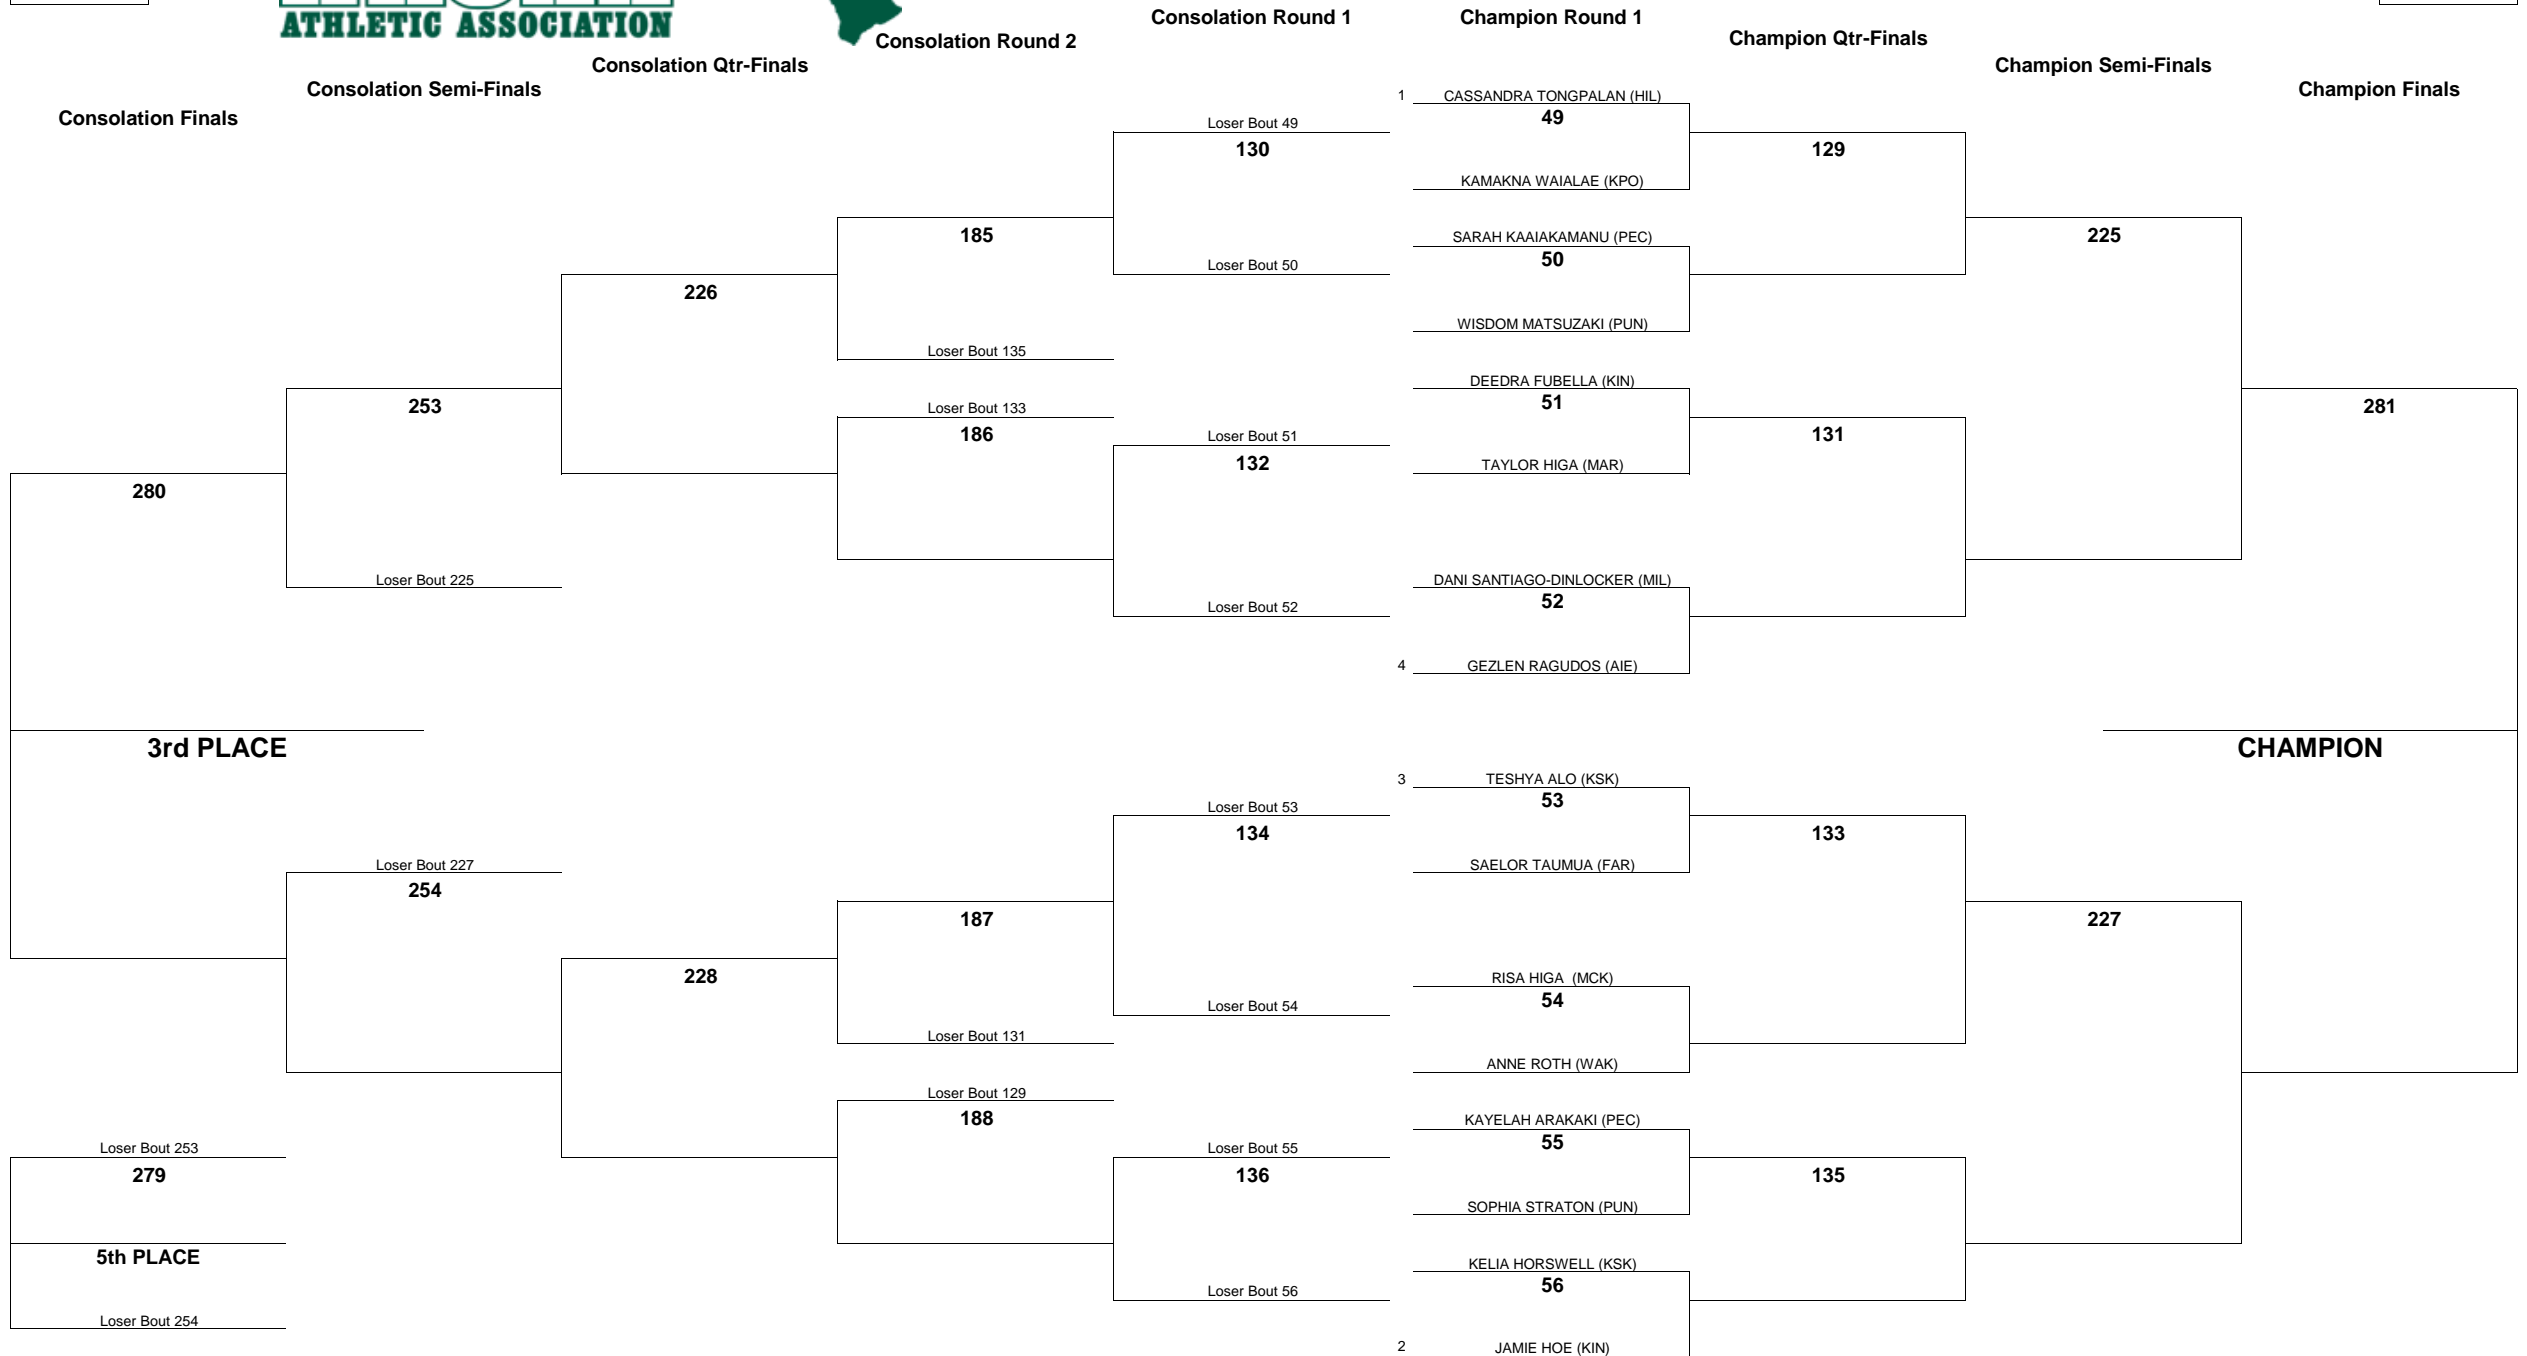

HAWAII HIGH SCHOOL ATHLETIC ASSOCIATION 2015 GIRLS JUDO CHAMPIONSHIPS

WEIGHT CLASS
139