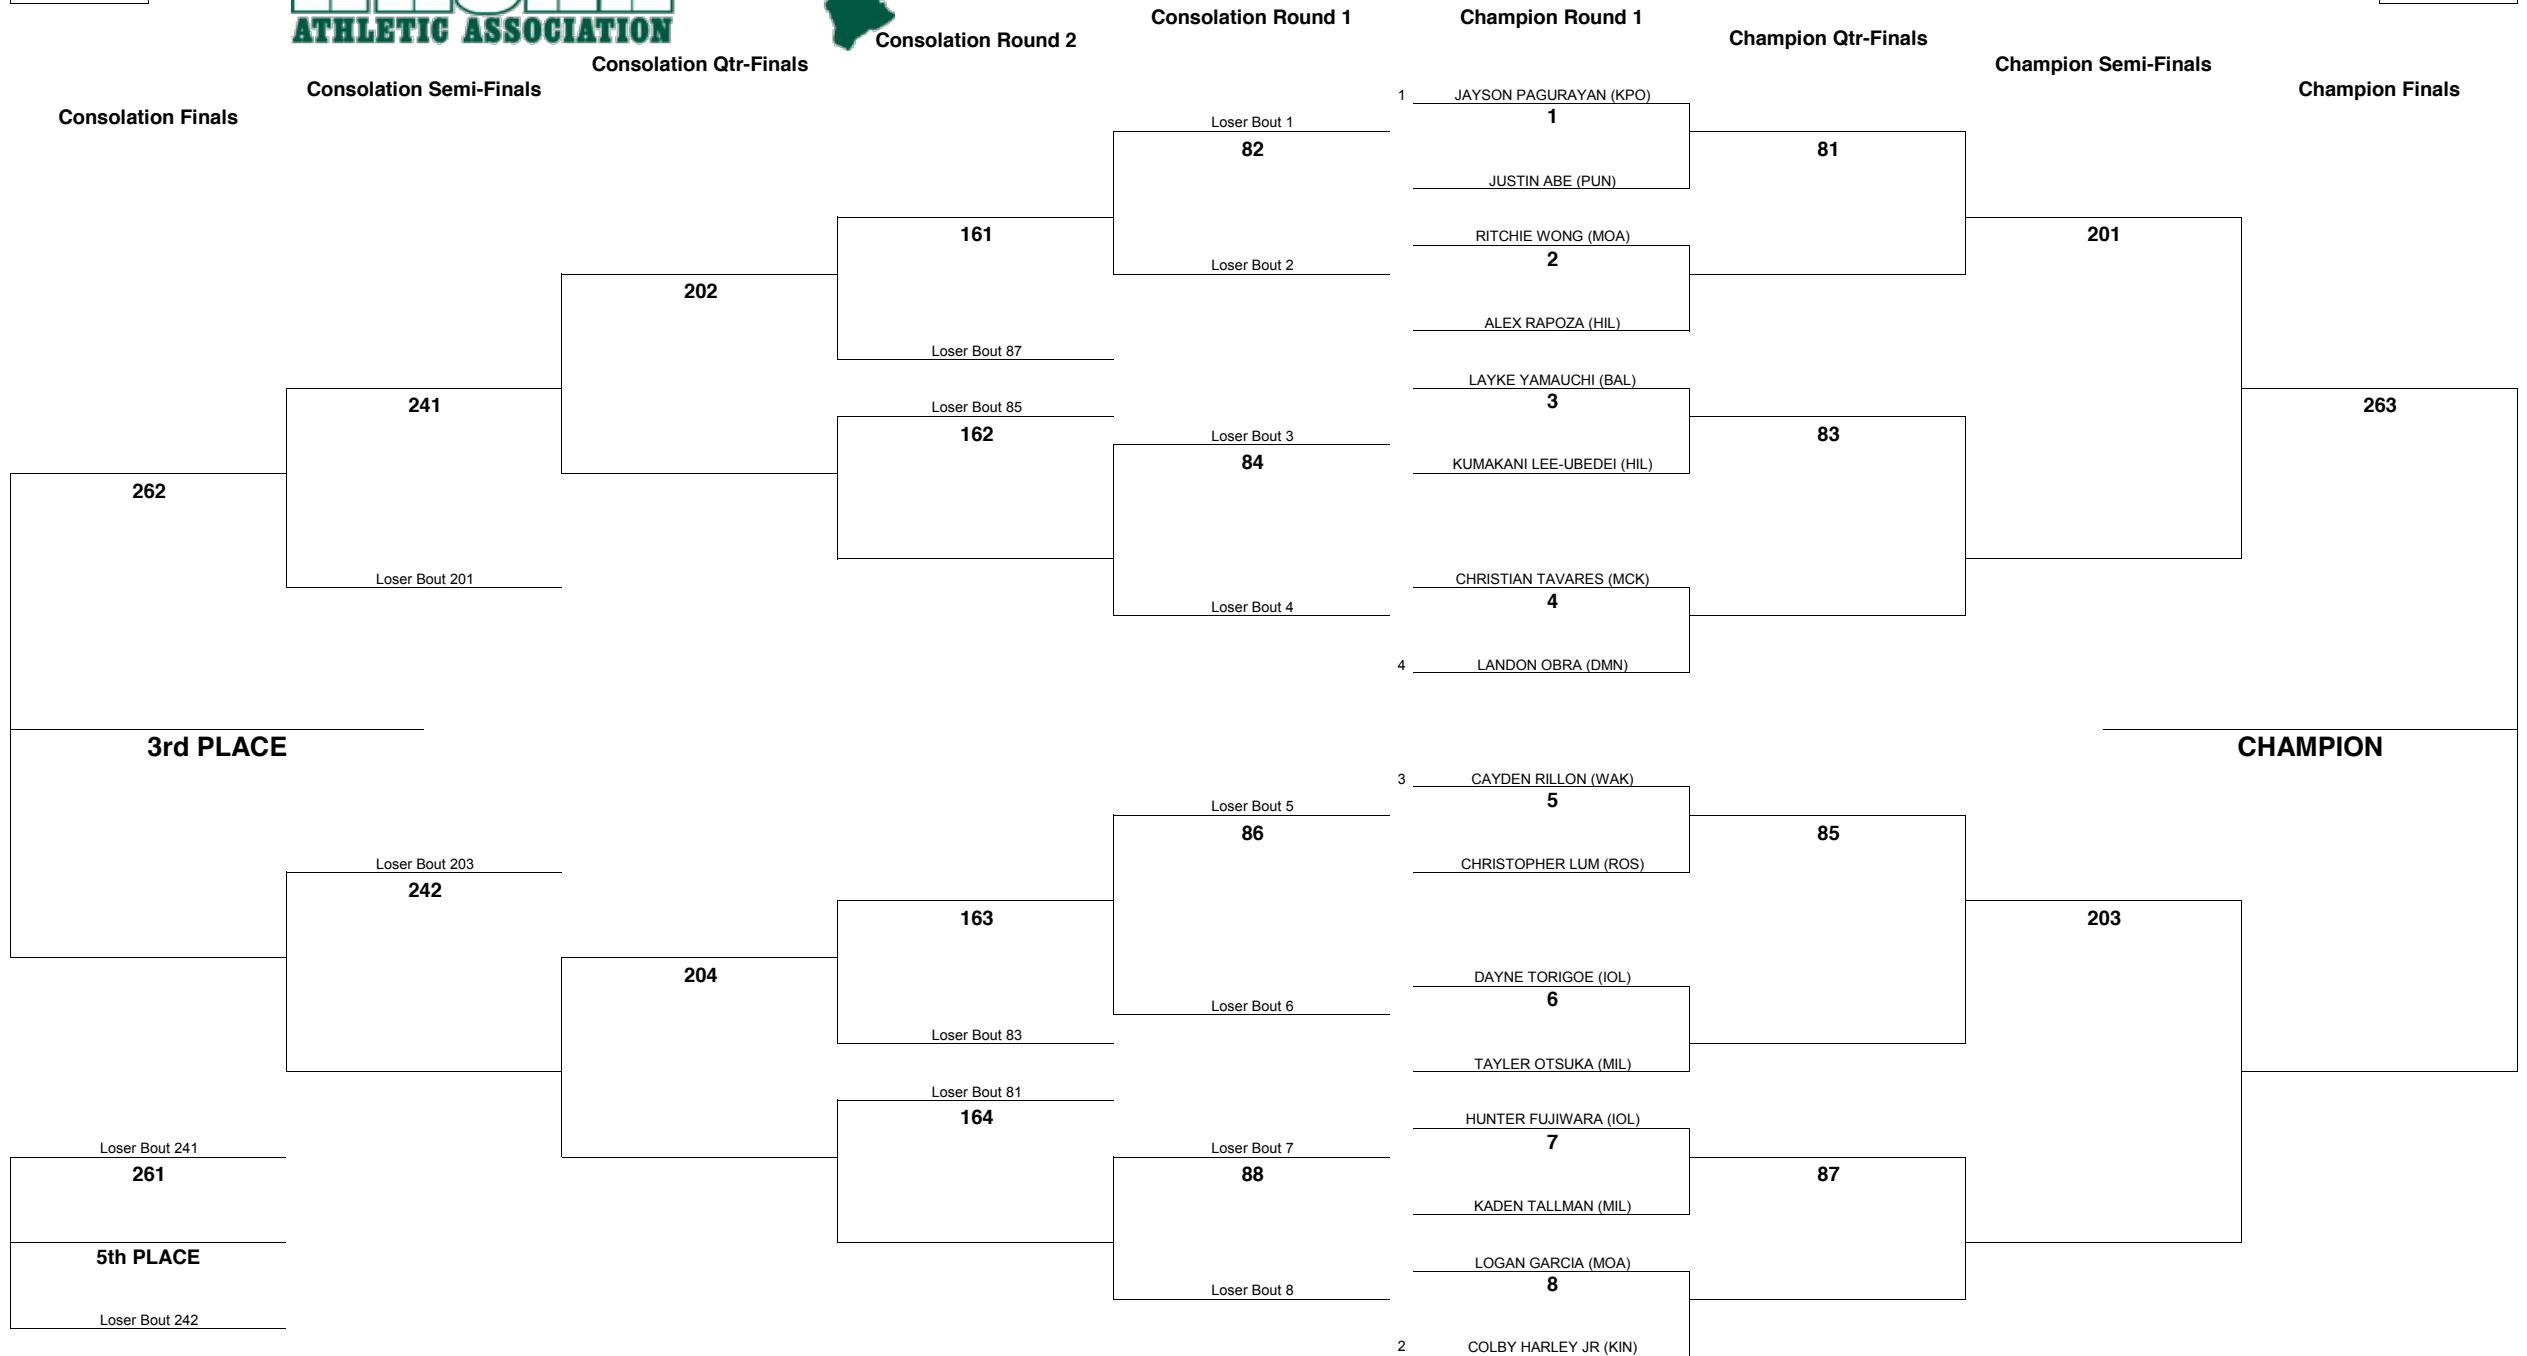

WEIGHT CLASS
108

HAWAII HIGH SCHOOL ATHLETIC ASSOCIATION 2015 BOYS JUDO CHAMPIONSHIPS

WEIGHT CLASS
108

WEIGHT CLASS
114

HAWAII HIGH SCHOOL ATHLETIC ASSOCIATION 2015 BOYS JUDO CHAMPIONSHIPS

WEIGHT CLASS
114