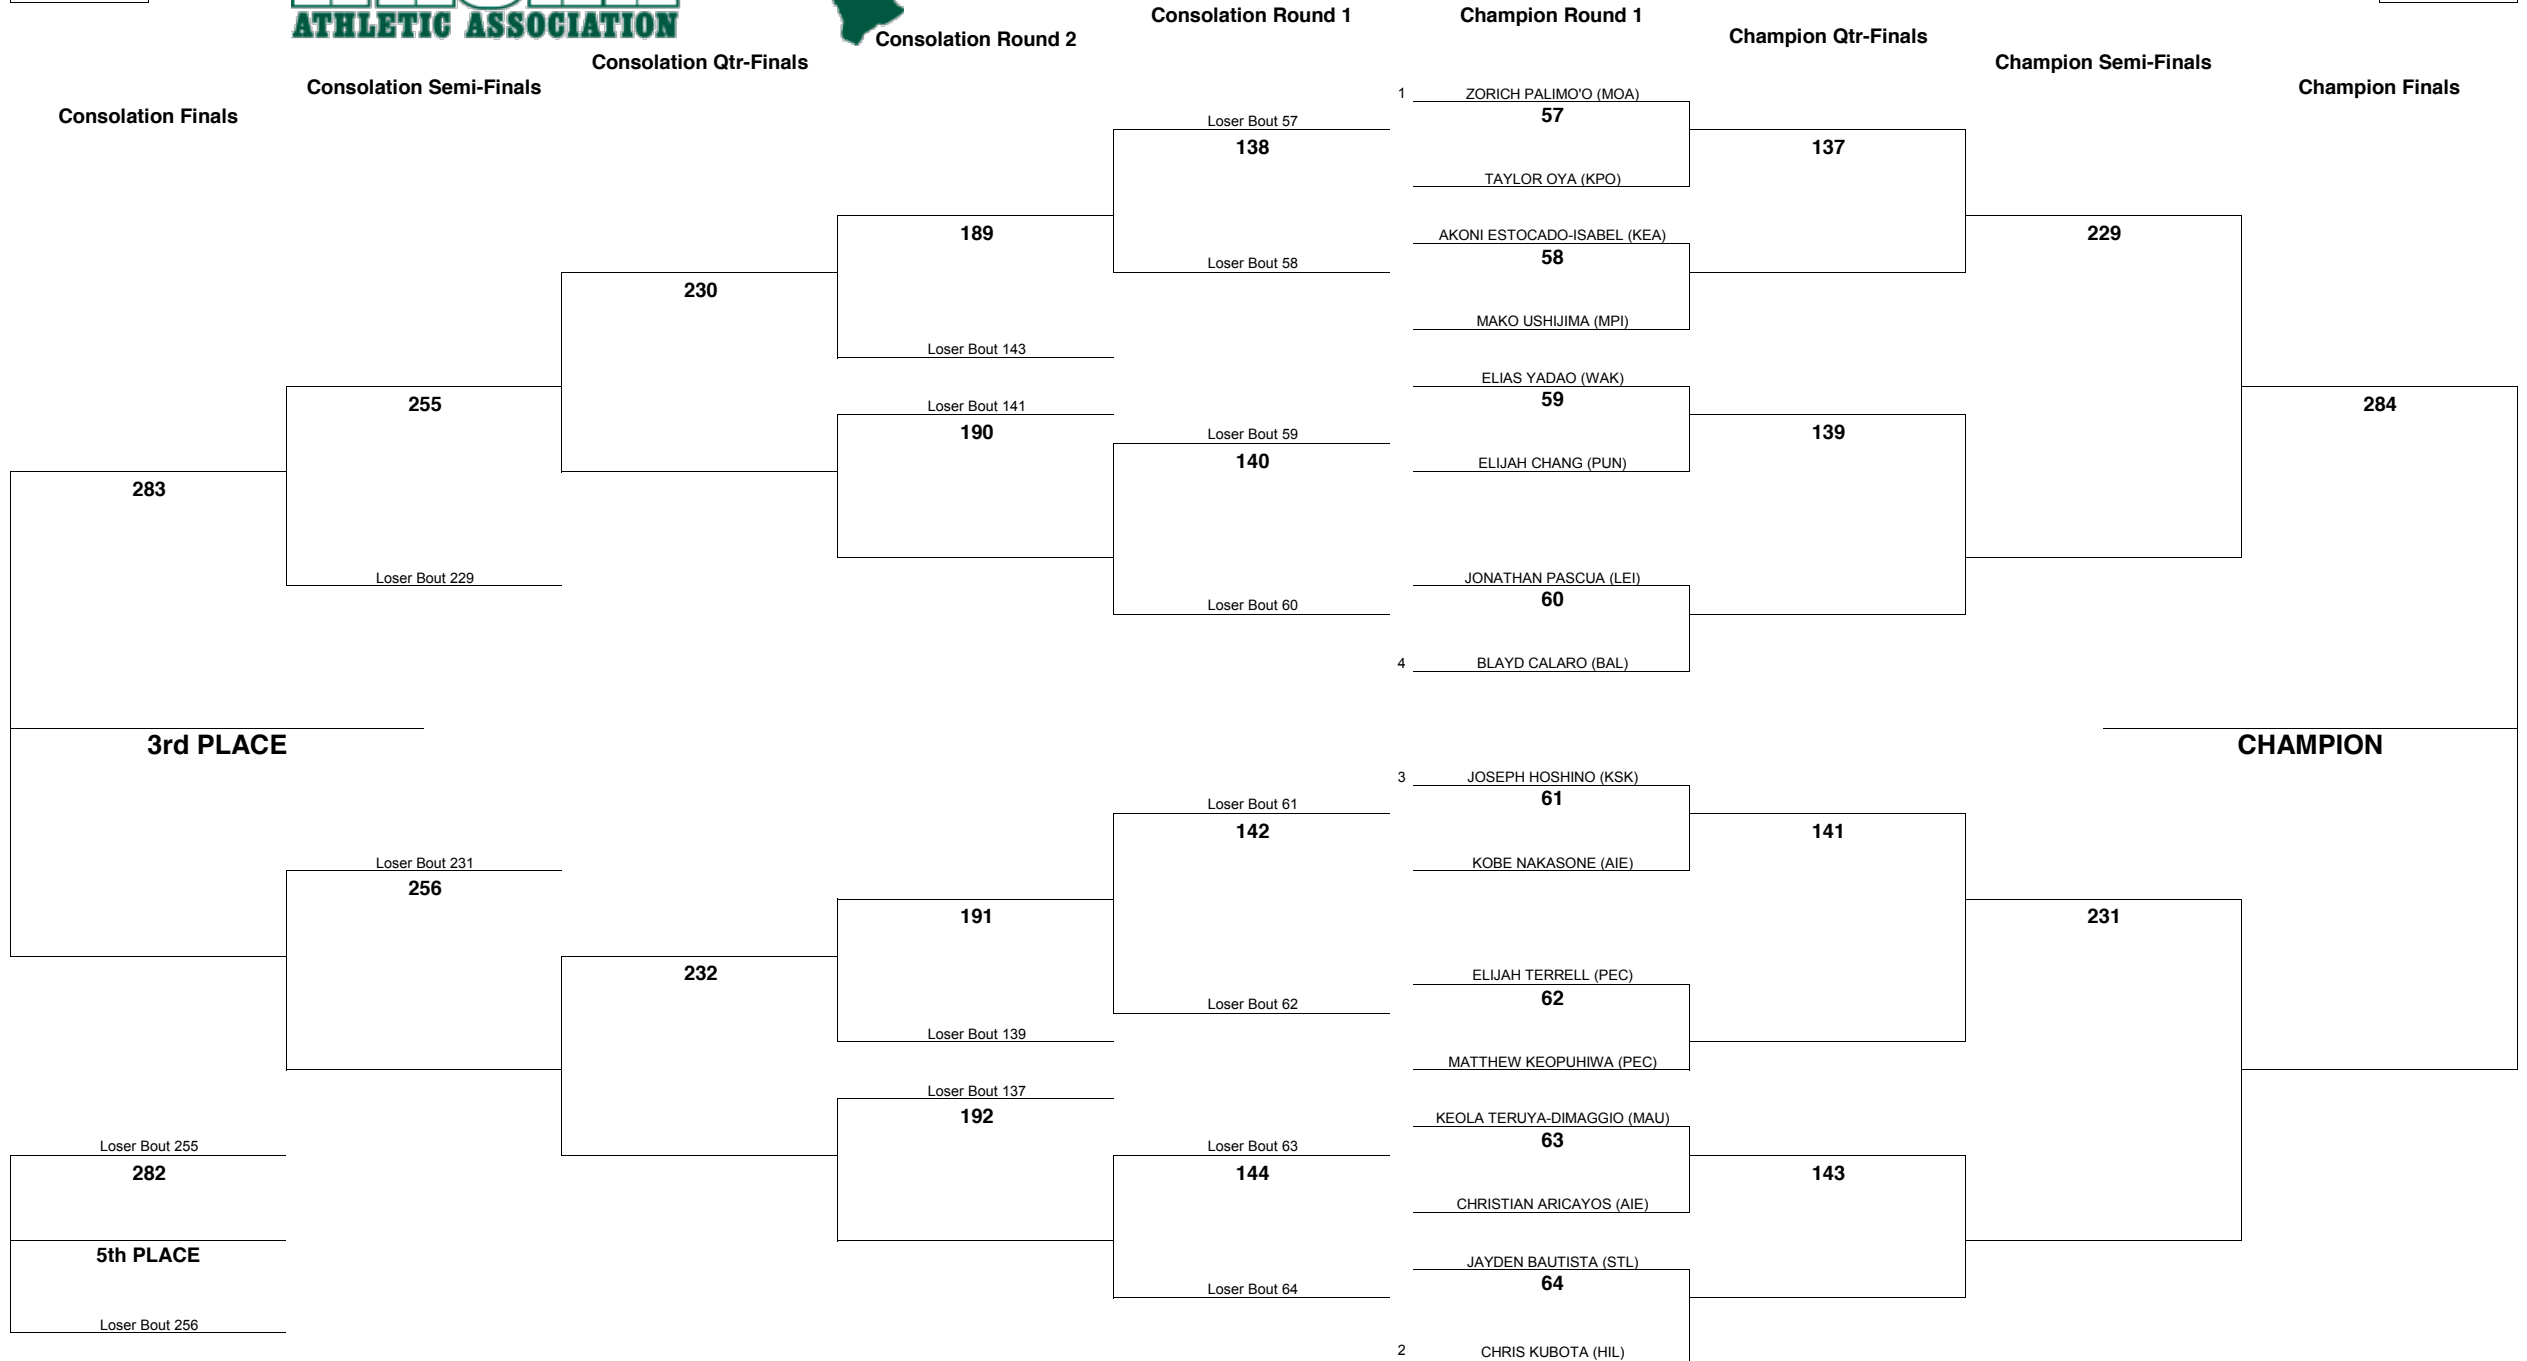

WEIGHT CLASS
178

HAWAII HIGH SCHOOL ATHLETIC ASSOCIATION 2015 BOYS JUDO CHAMPIONSHIPS

WEIGHT CLASS
178

HAWAII HIGH SCHOOL ATHLETIC ASSOCIATION 2015 BOYS JUDO CHAMPIONSHIPS

WEIGHT CLASS
198

WEIGHT CLASS
198