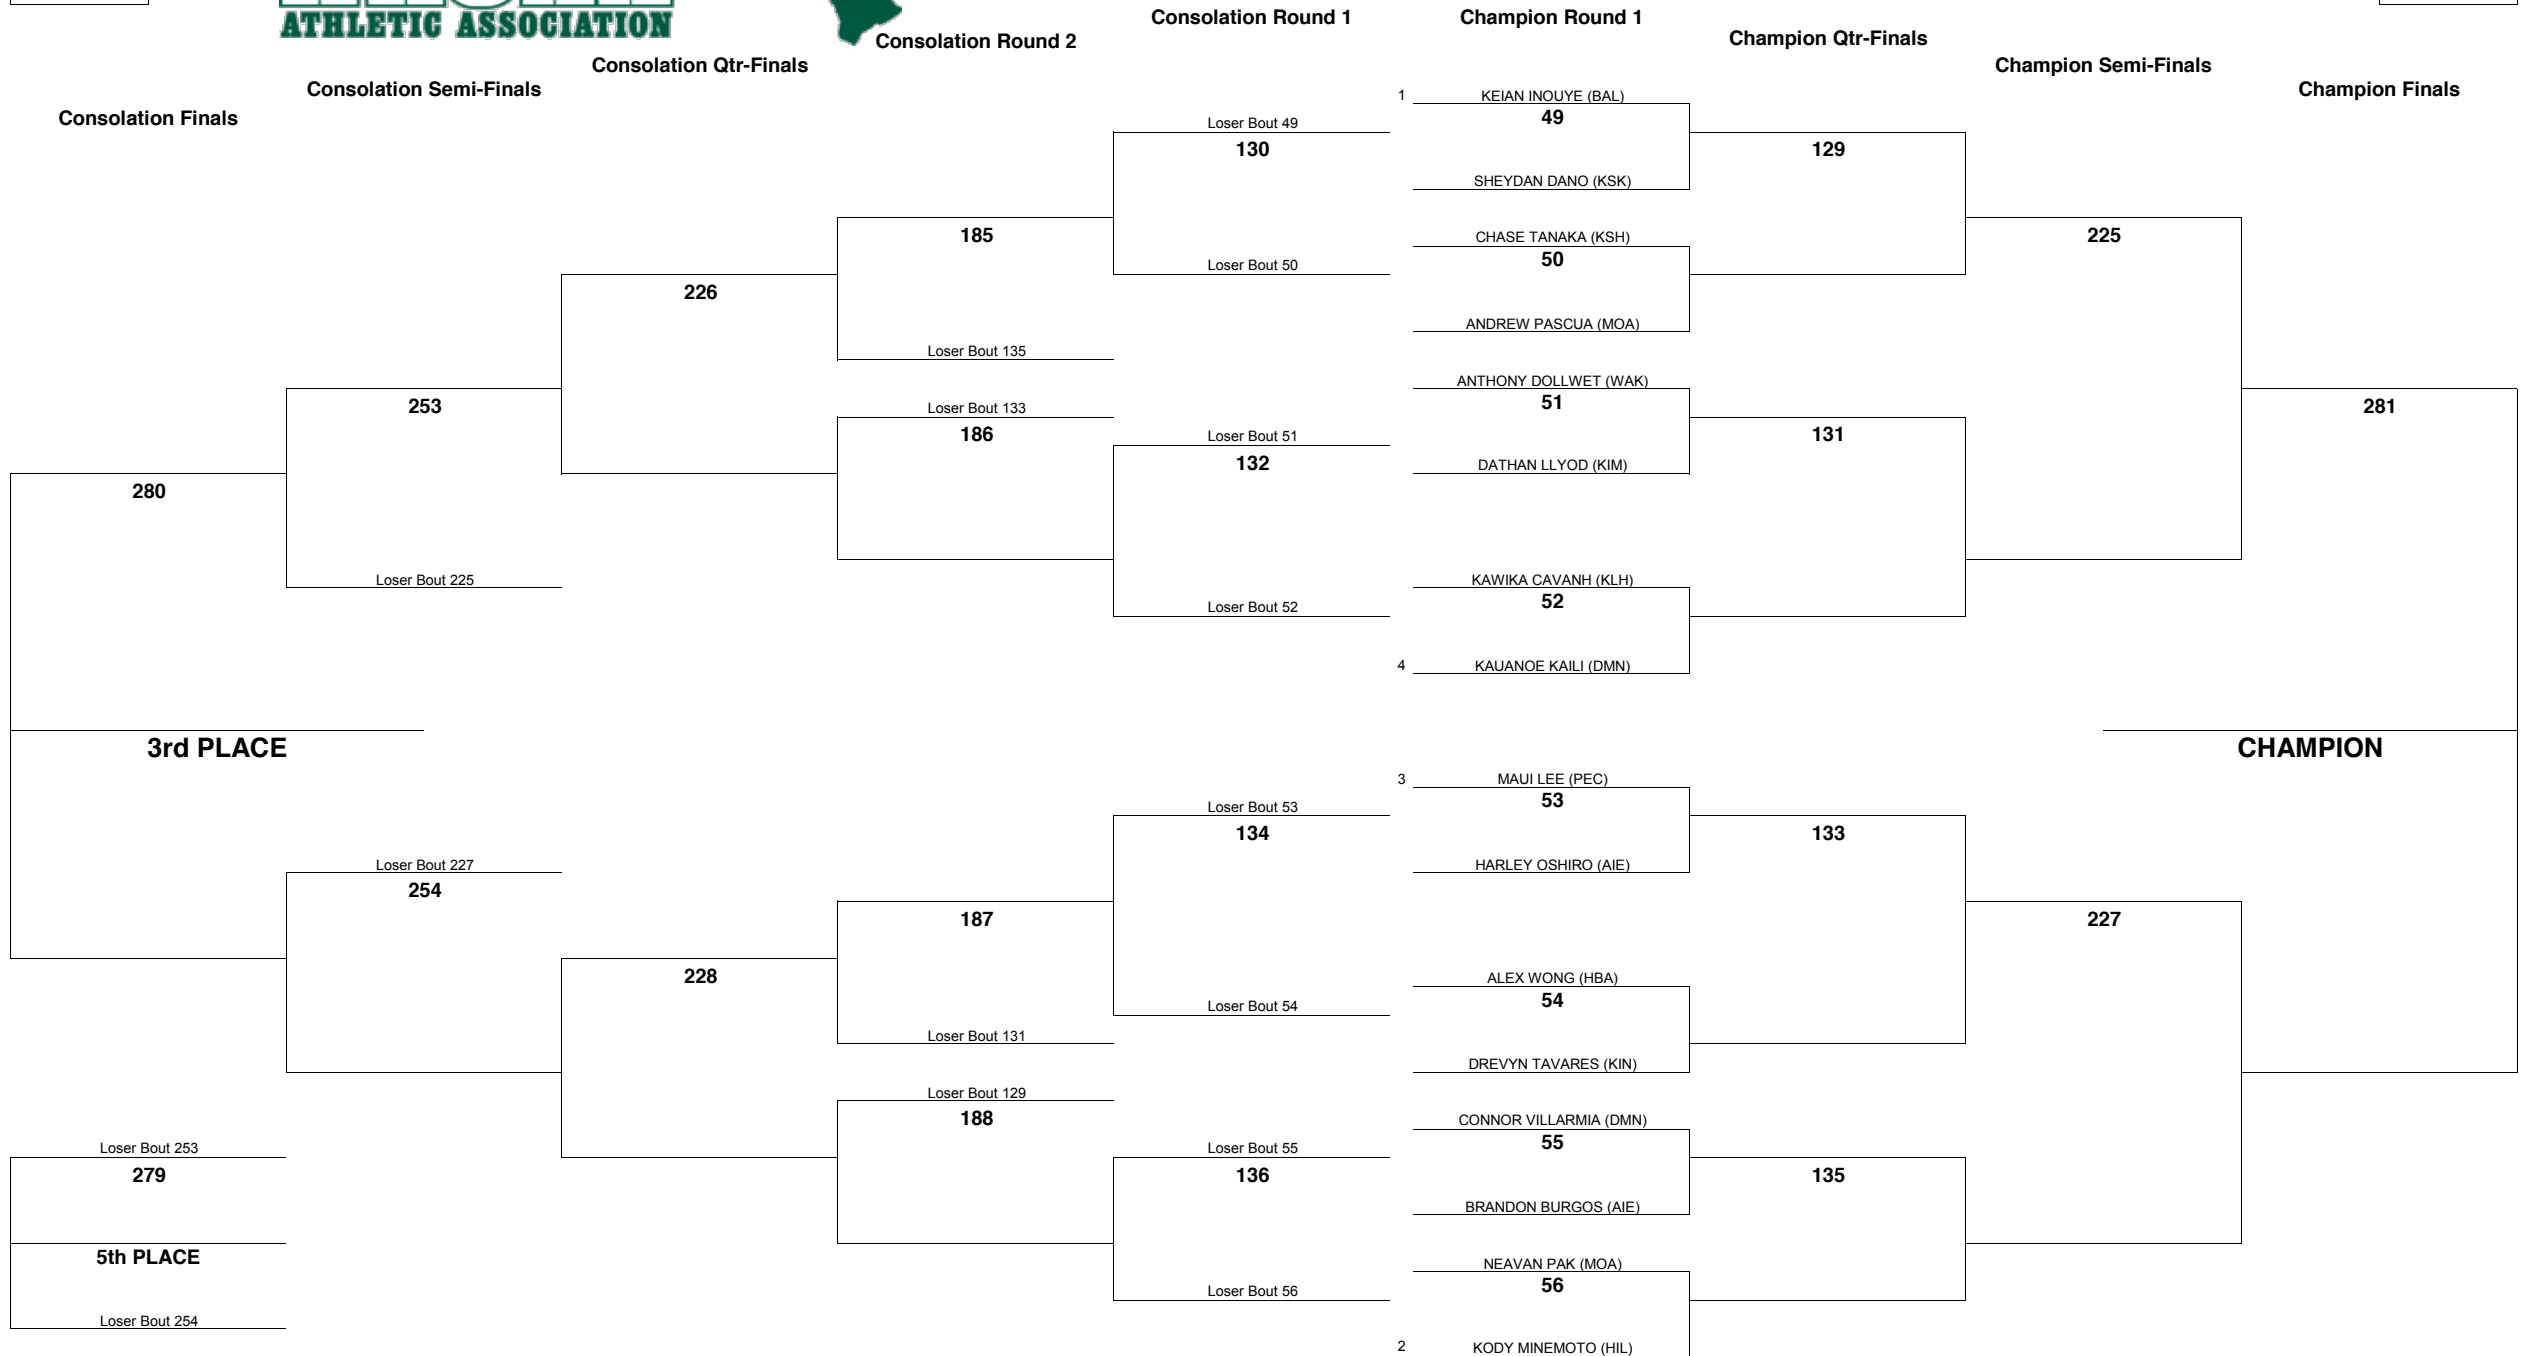

HAWAII HIGH SCHOOL ATHLETIC ASSOCIATION 2015 BOYS JUDO CHAMPIONSHIPS

WEIGHT CLASS
178