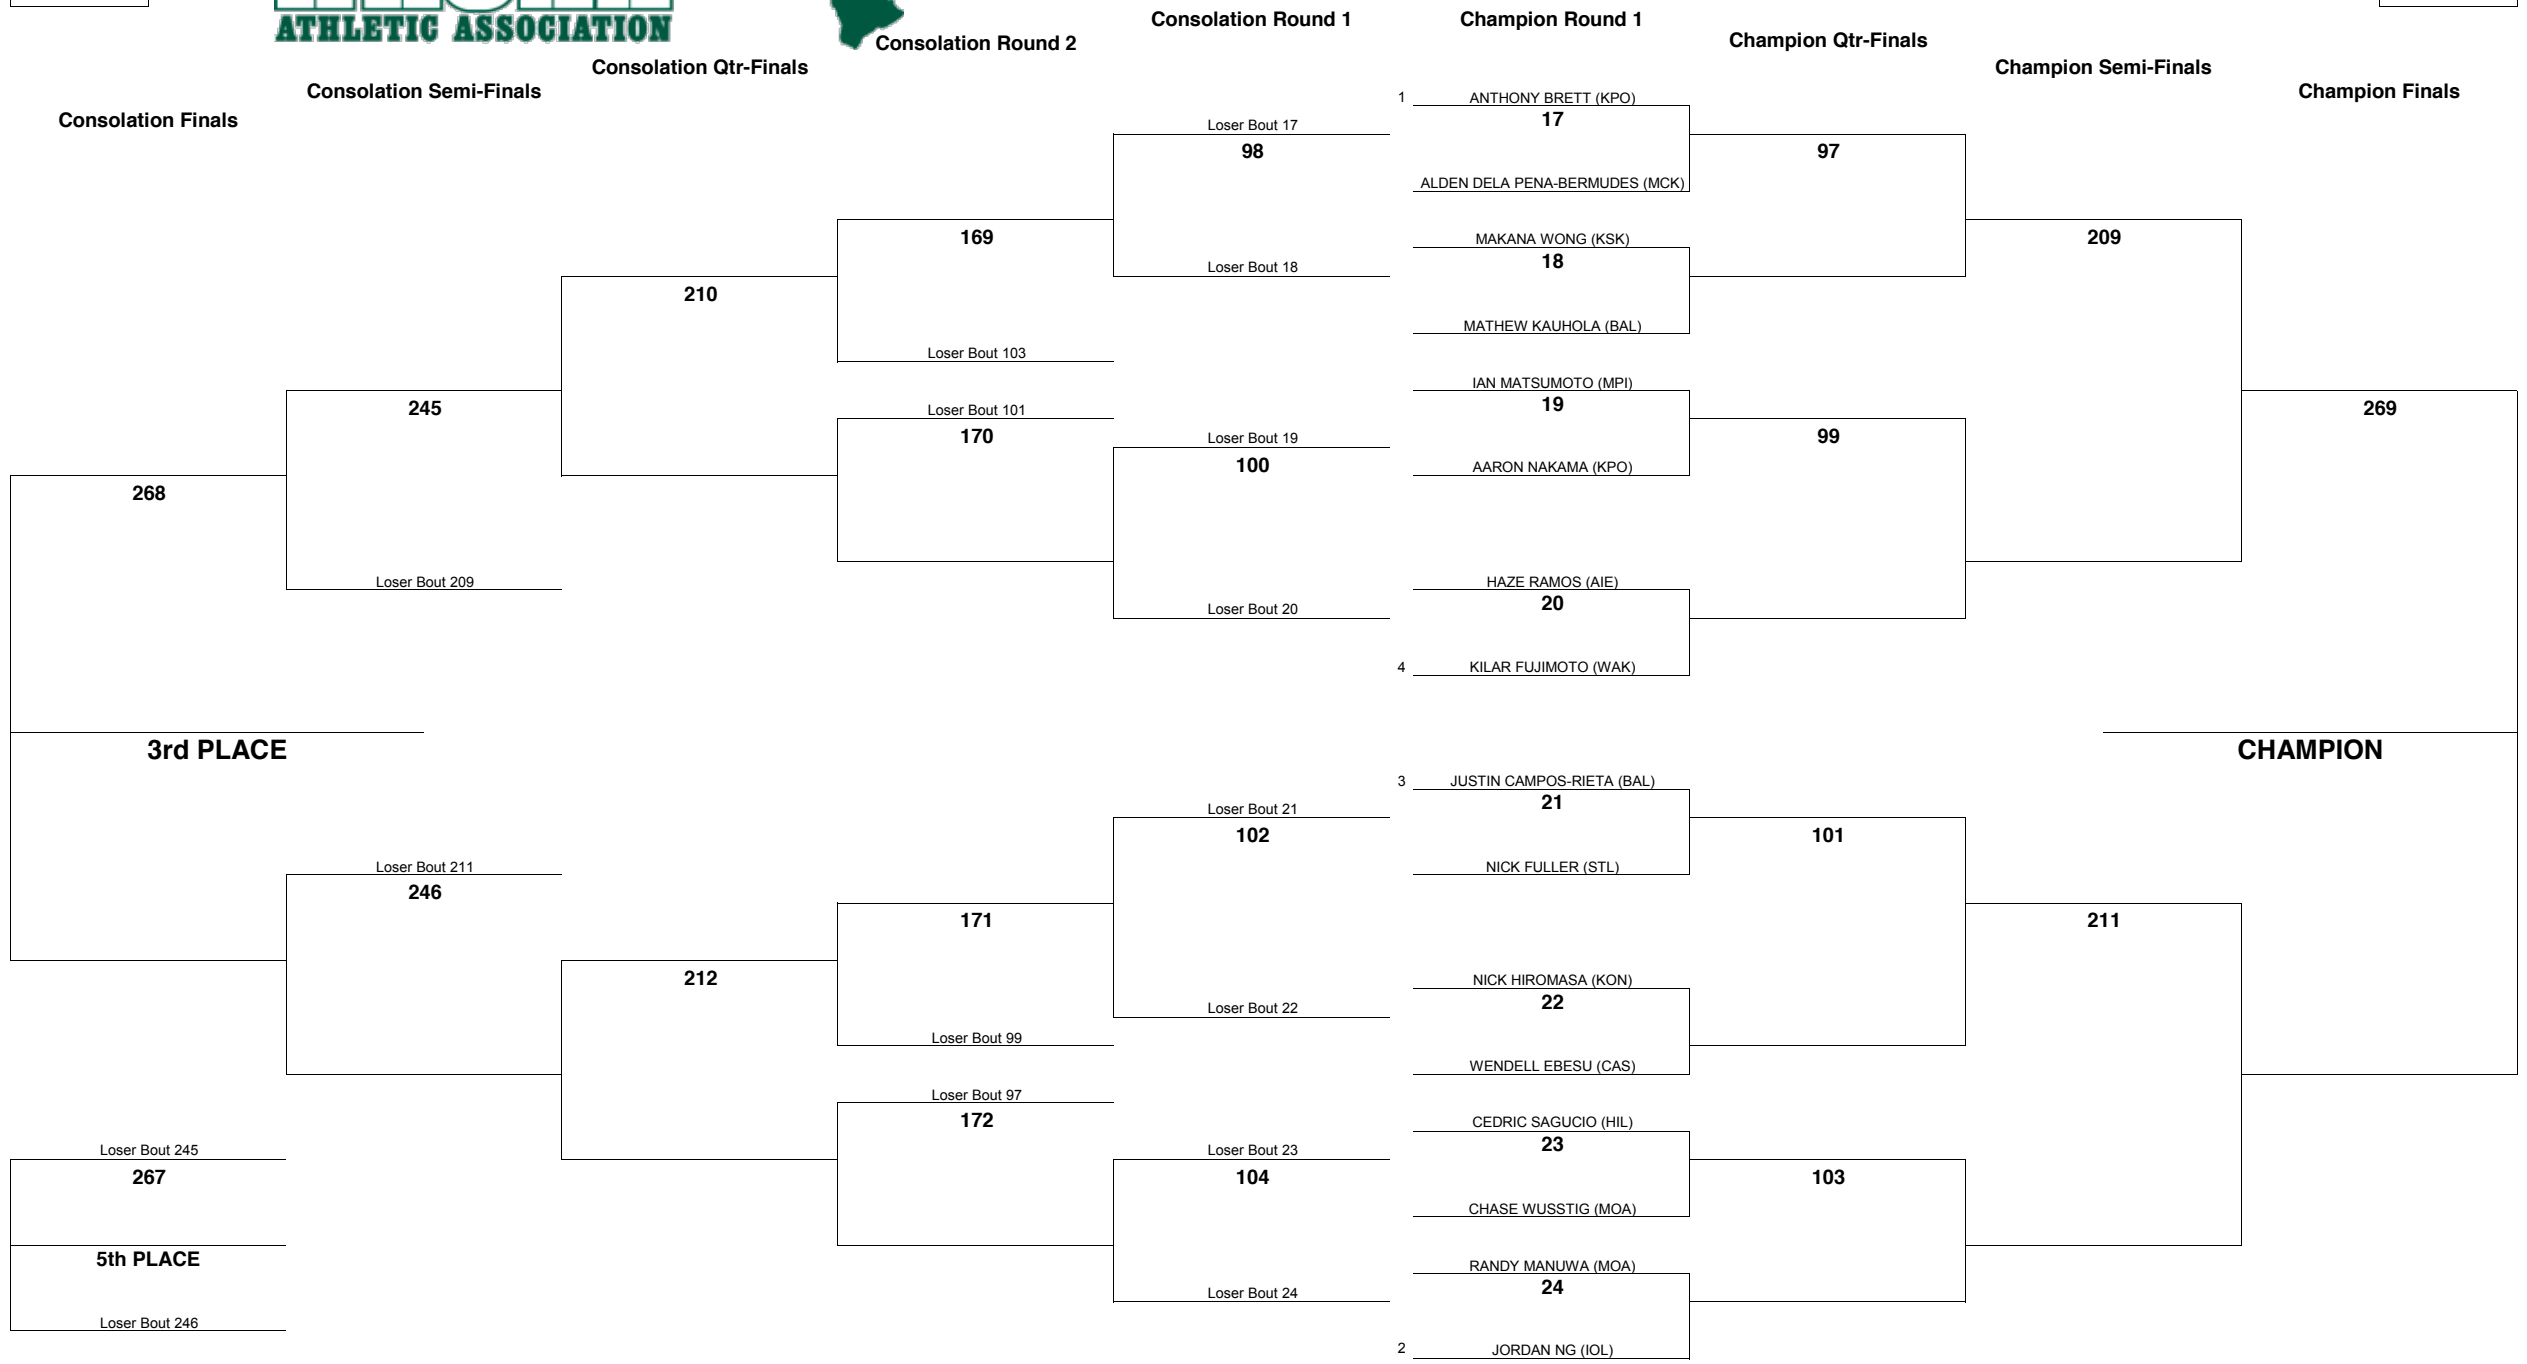

HAWAII HIGH SCHOOL ATHLETIC ASSOCIATION 2015 BOYS JUDO CHAMPIONSHIPS

WEIGHT CLASS
121

WEIGHT CLASS
121