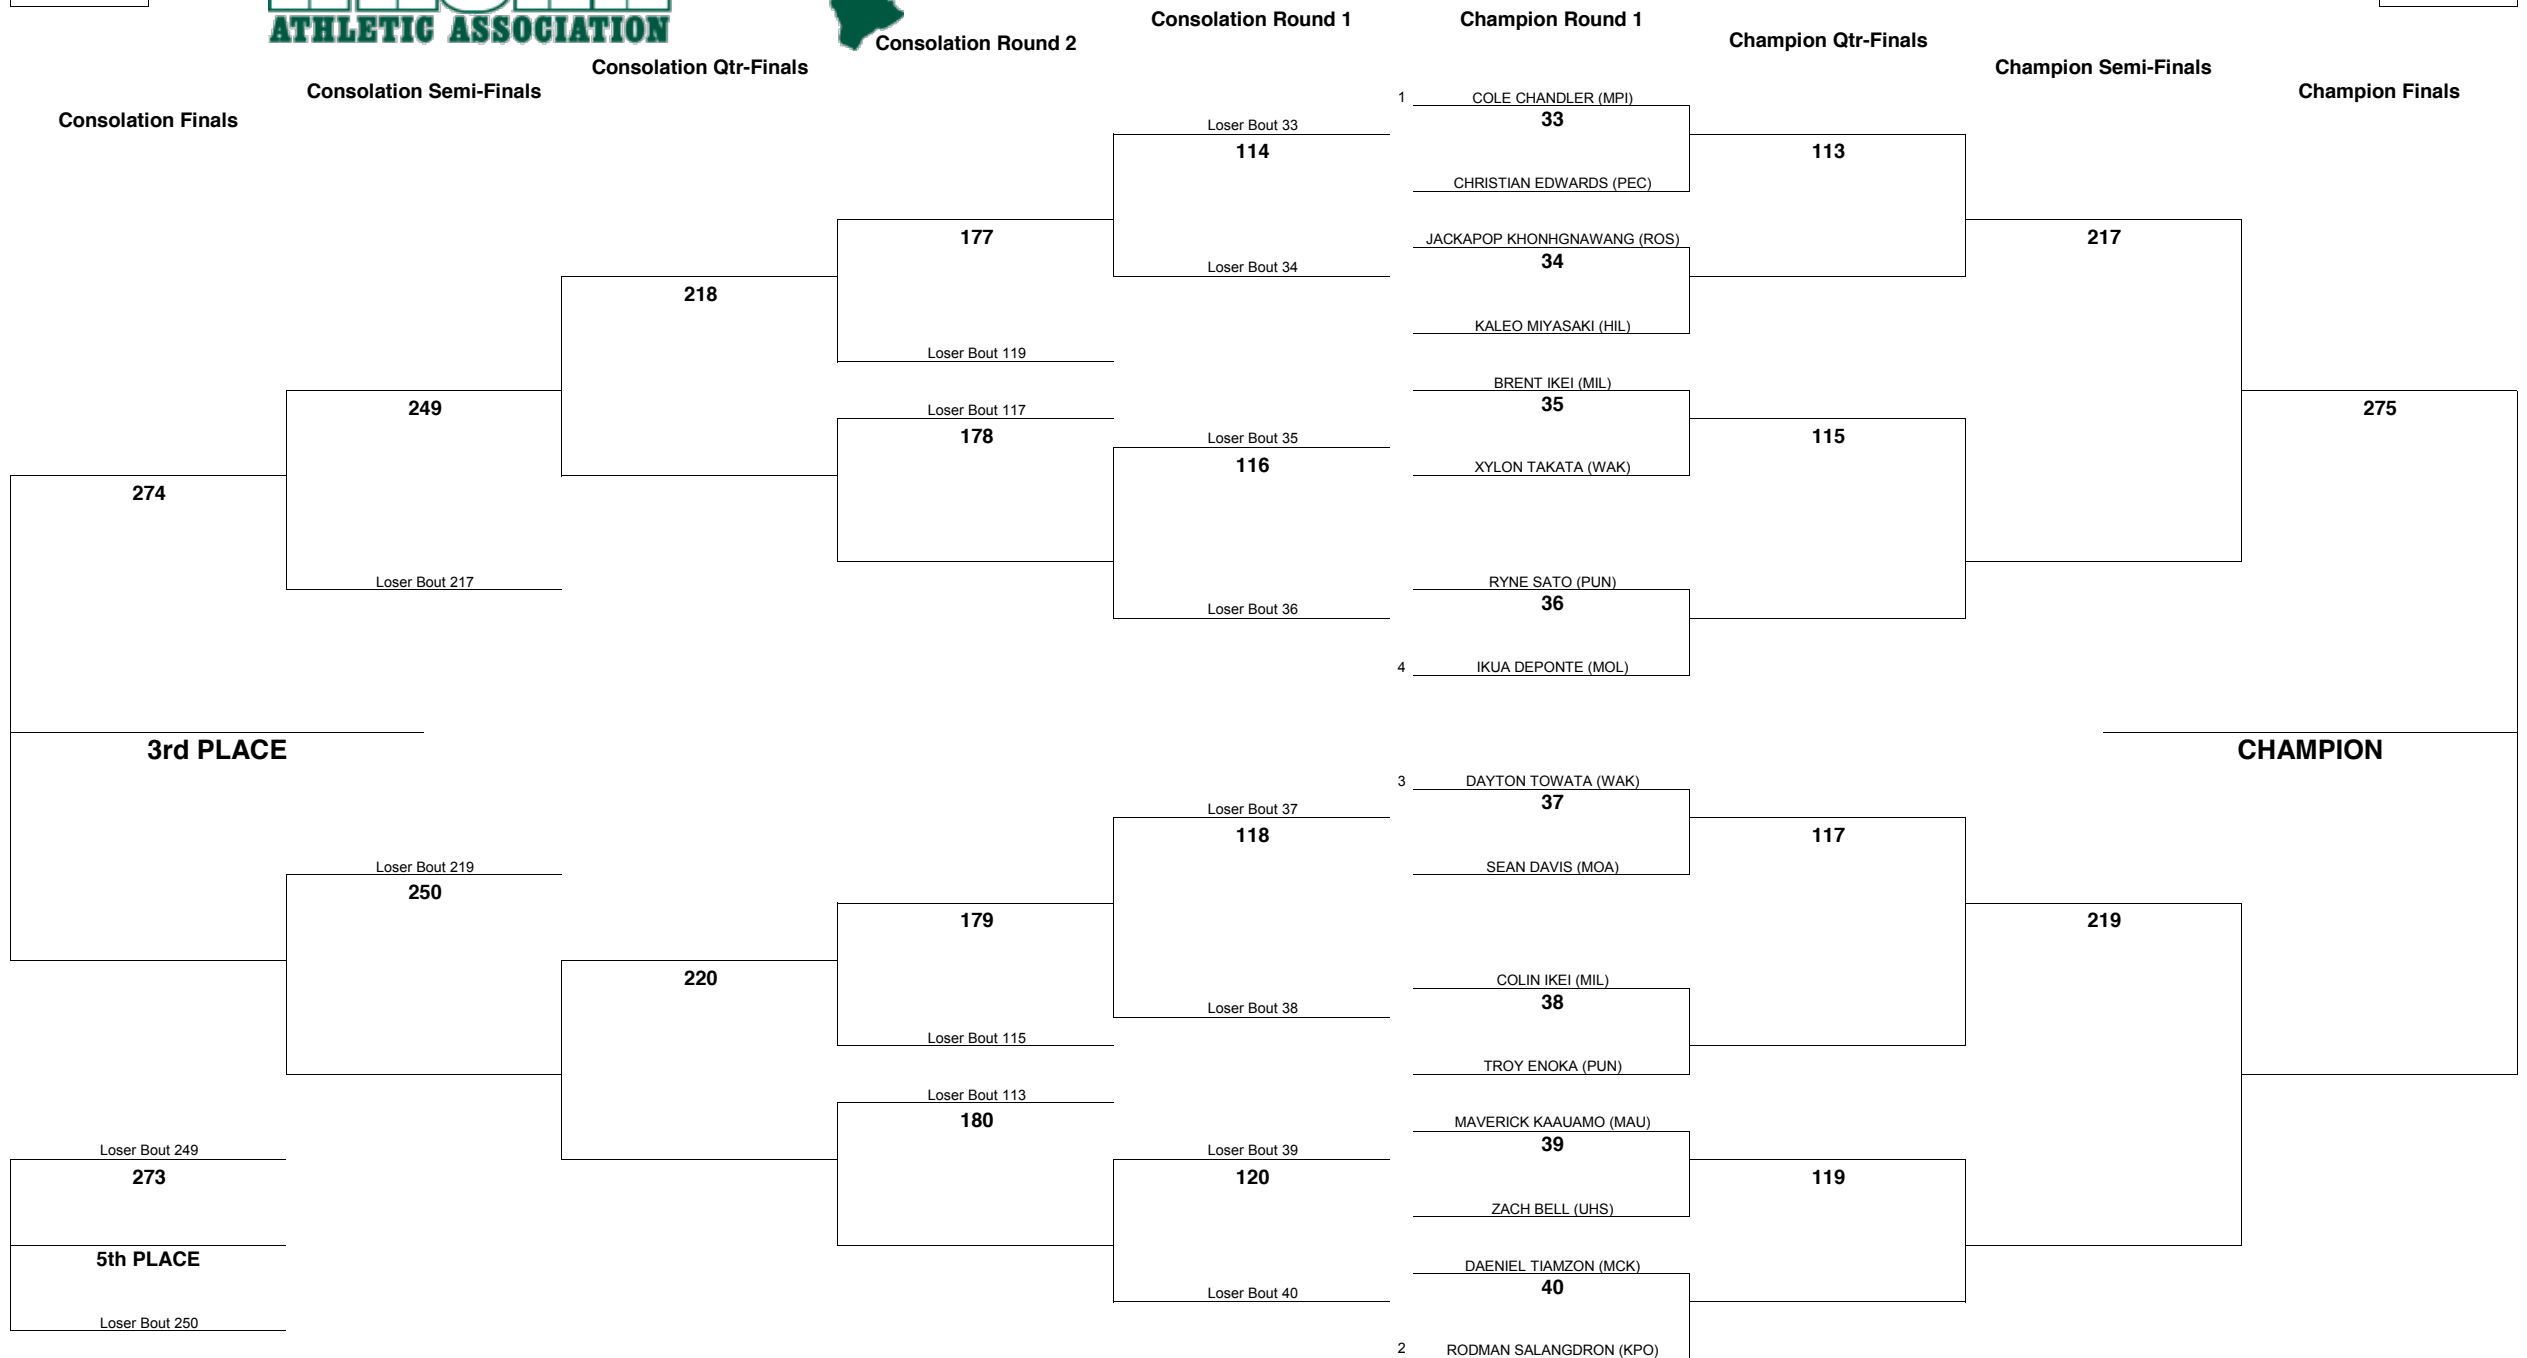

HAWAII HIGH SCHOOL ATHLETIC ASSOCIATION 2015 BOYS JUDO CHAMPIONSHIPS

WEIGHT CLASS

145

WEIGHT CLASS

145