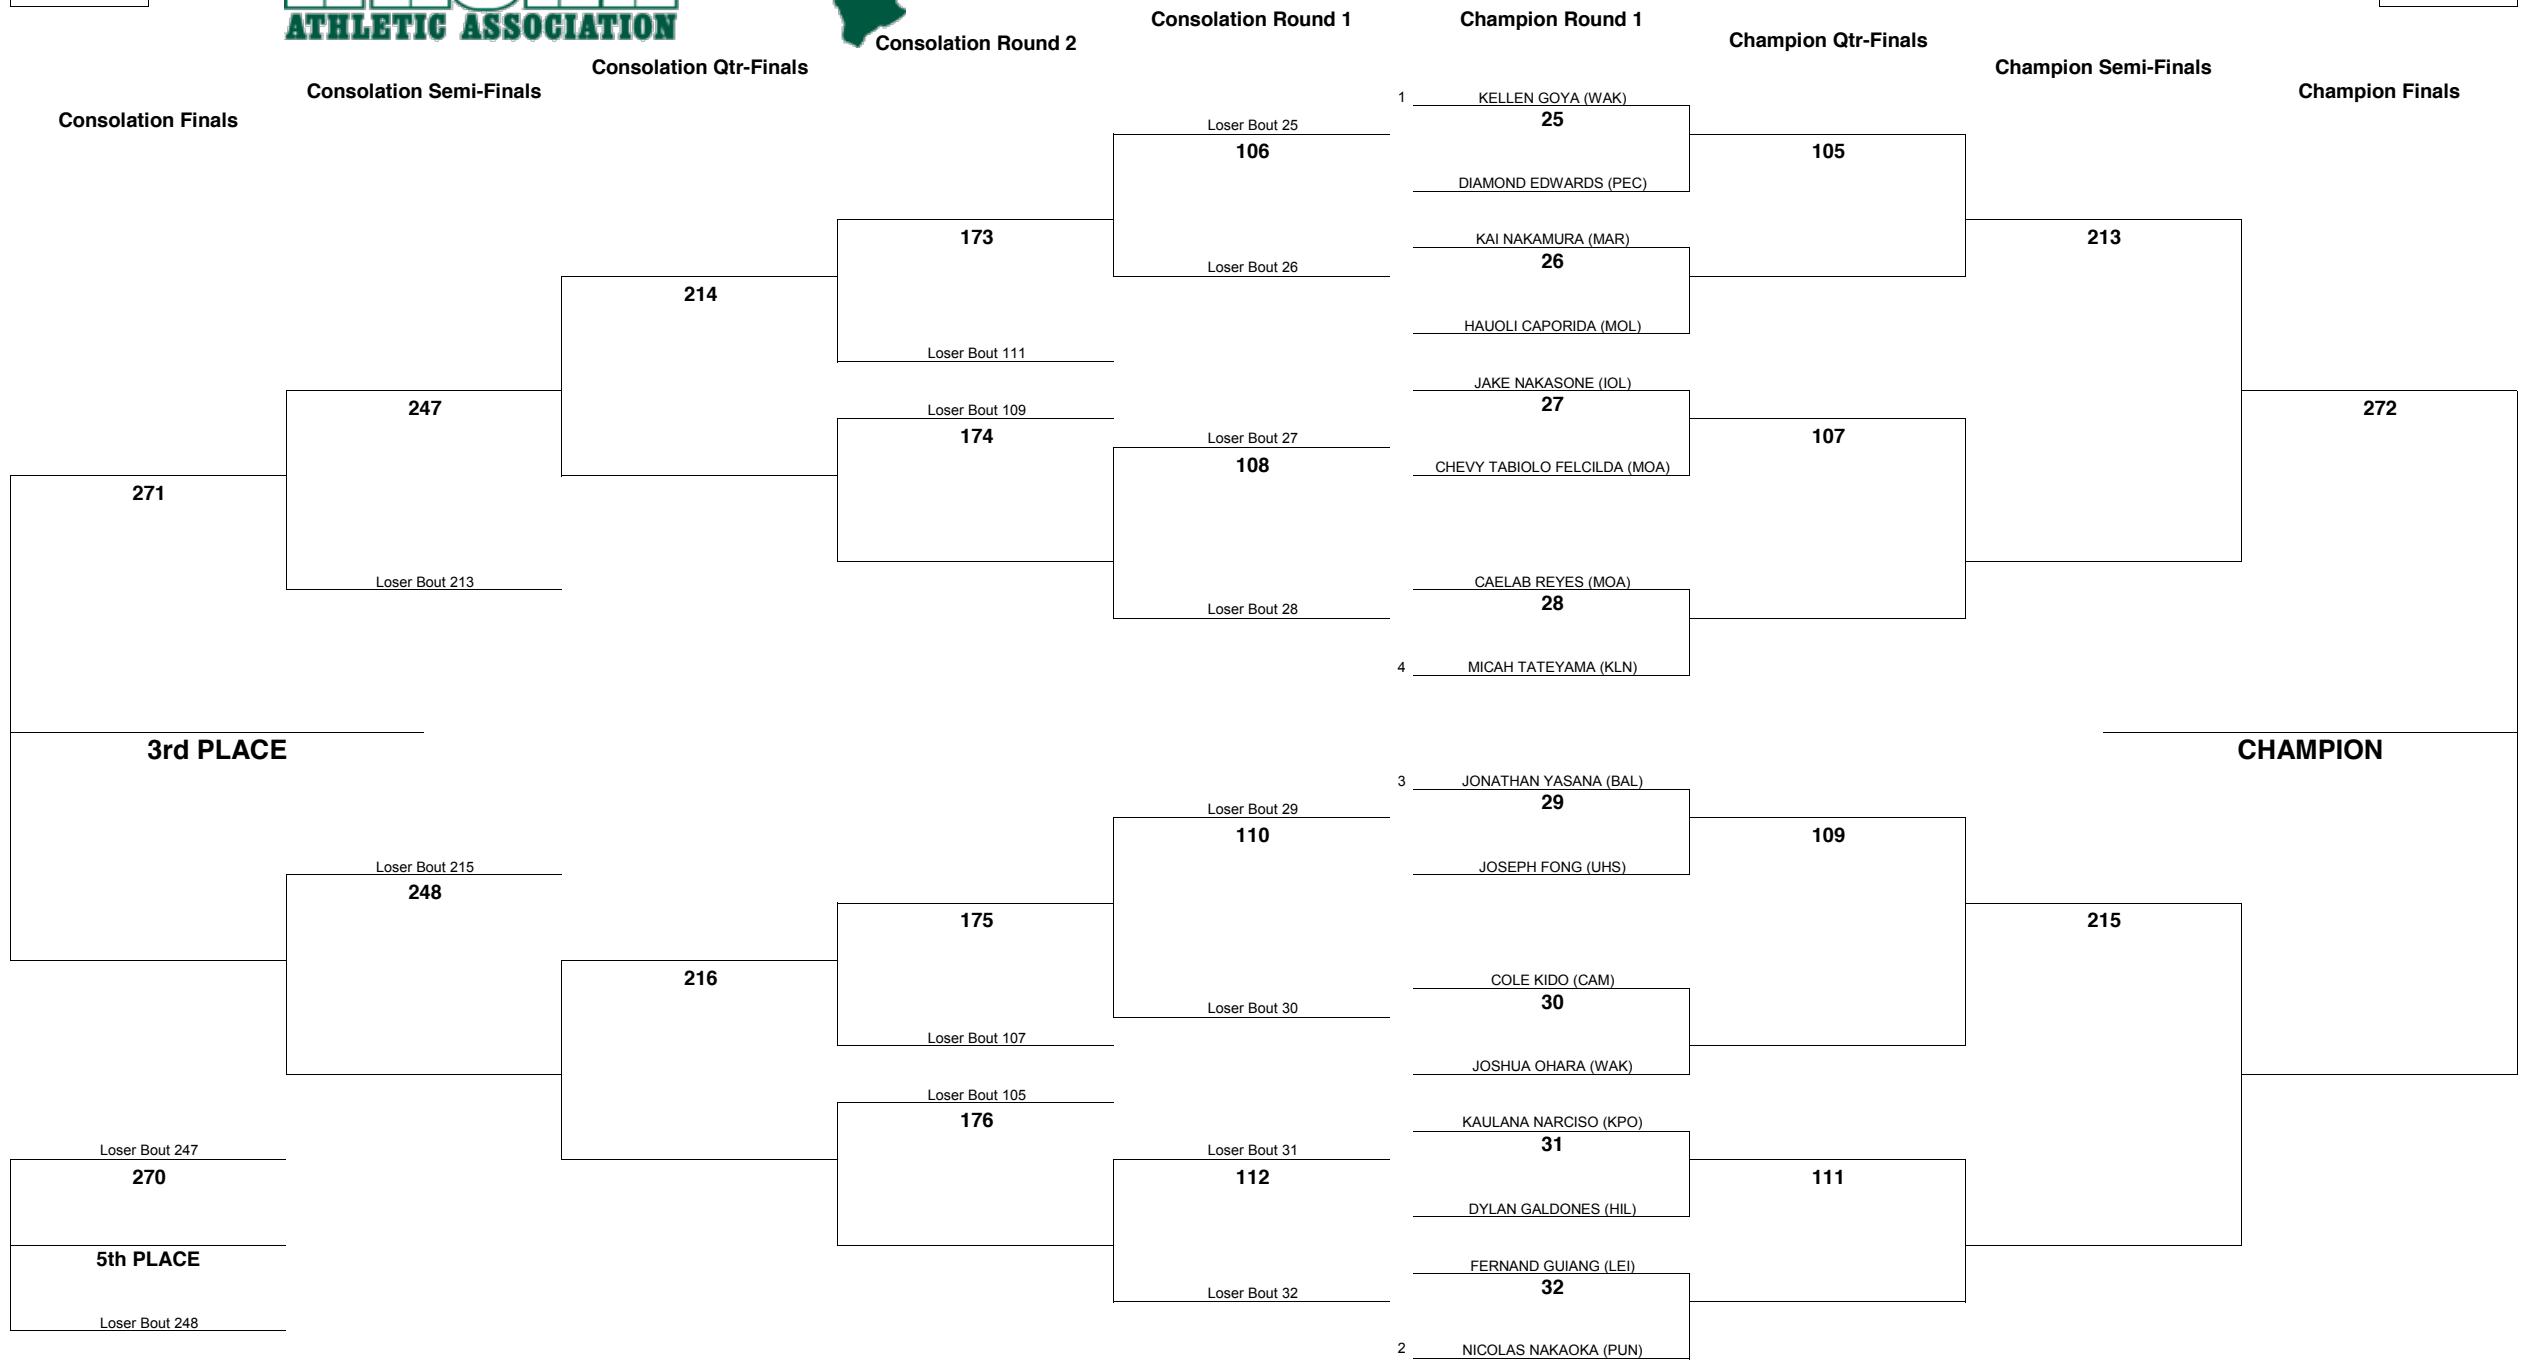

HAWAII HIGH SCHOOL ATHLETIC ASSOCIATION 2015 BOYS JUDO CHAMPIONSHIPS

WEIGHT CLASS
121

WEIGHT CLASS
121

WEIGHT CLASS
132

HAWAII HIGH SCHOOL ATHLETIC ASSOCIATION 2015 BOYS JUDO CHAMPIONSHIPS

WEIGHT CLASS
132