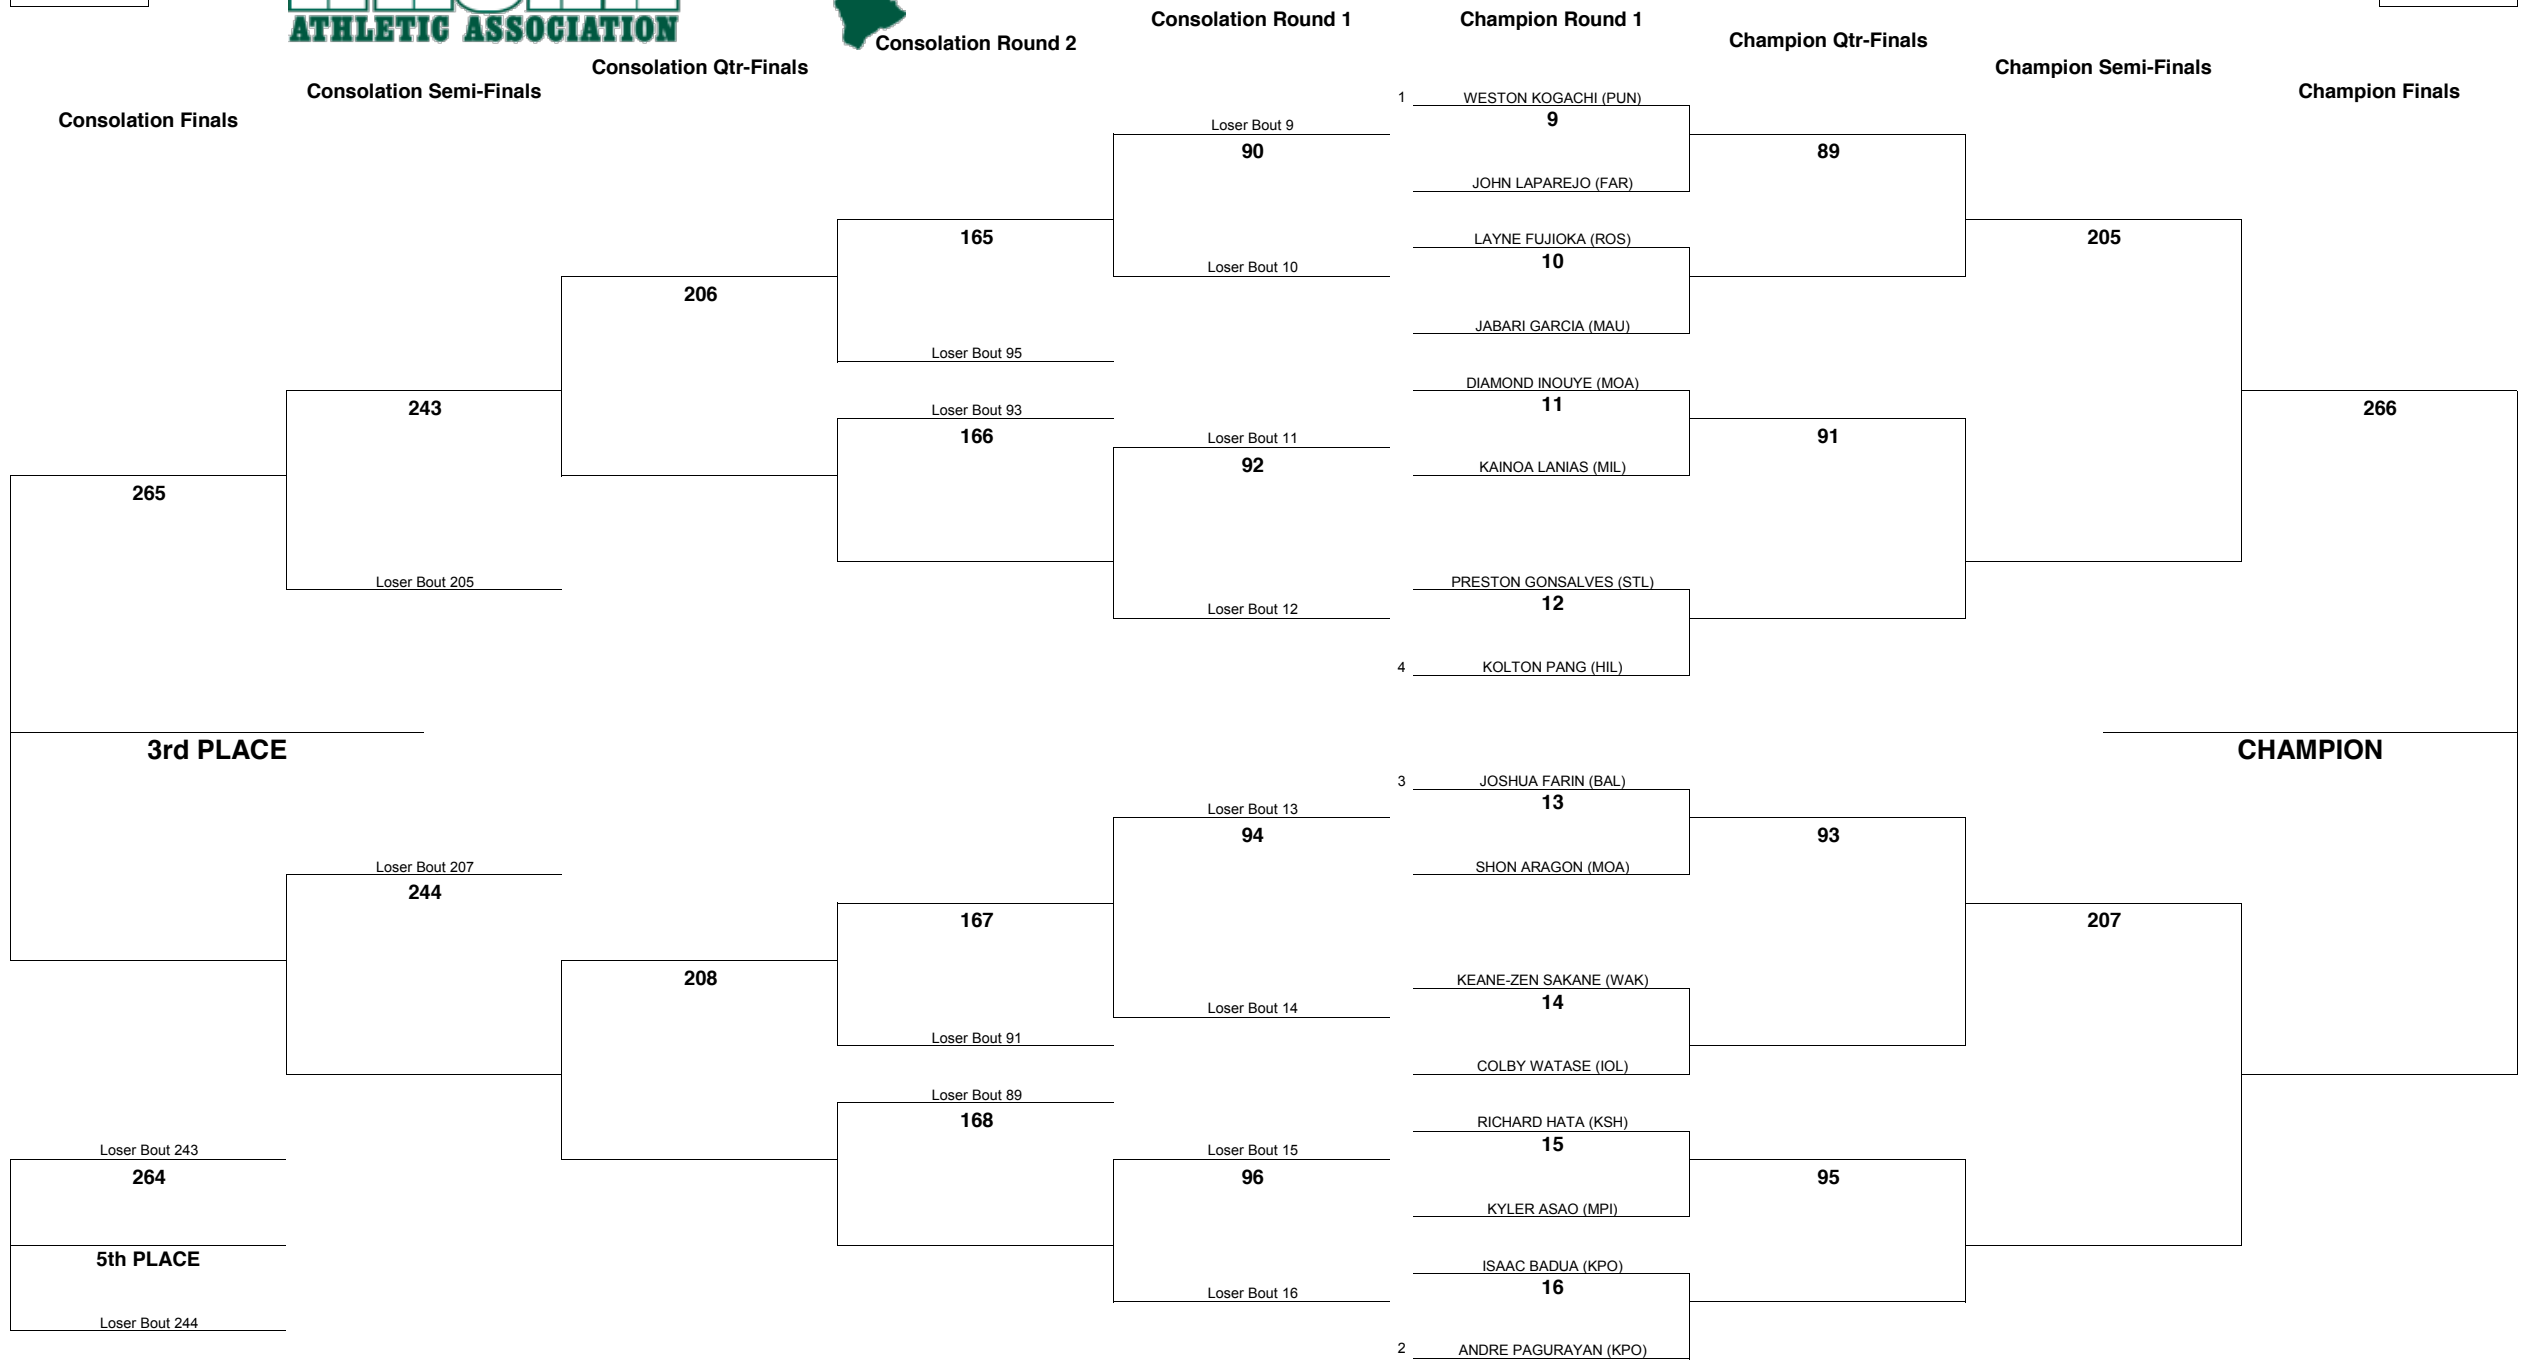

WEIGHT CLASS
108

HAWAII HIGH SCHOOL ATHLETIC ASSOCIATION 2015 BOYS JUDO CHAMPIONSHIPS

WEIGHT CLASS
108

WEIGHT CLASS
114

HAWAII HIGH SCHOOL ATHLETIC ASSOCIATION 2015 BOYS JUDO CHAMPIONSHIPS

WEIGHT CLASS
114