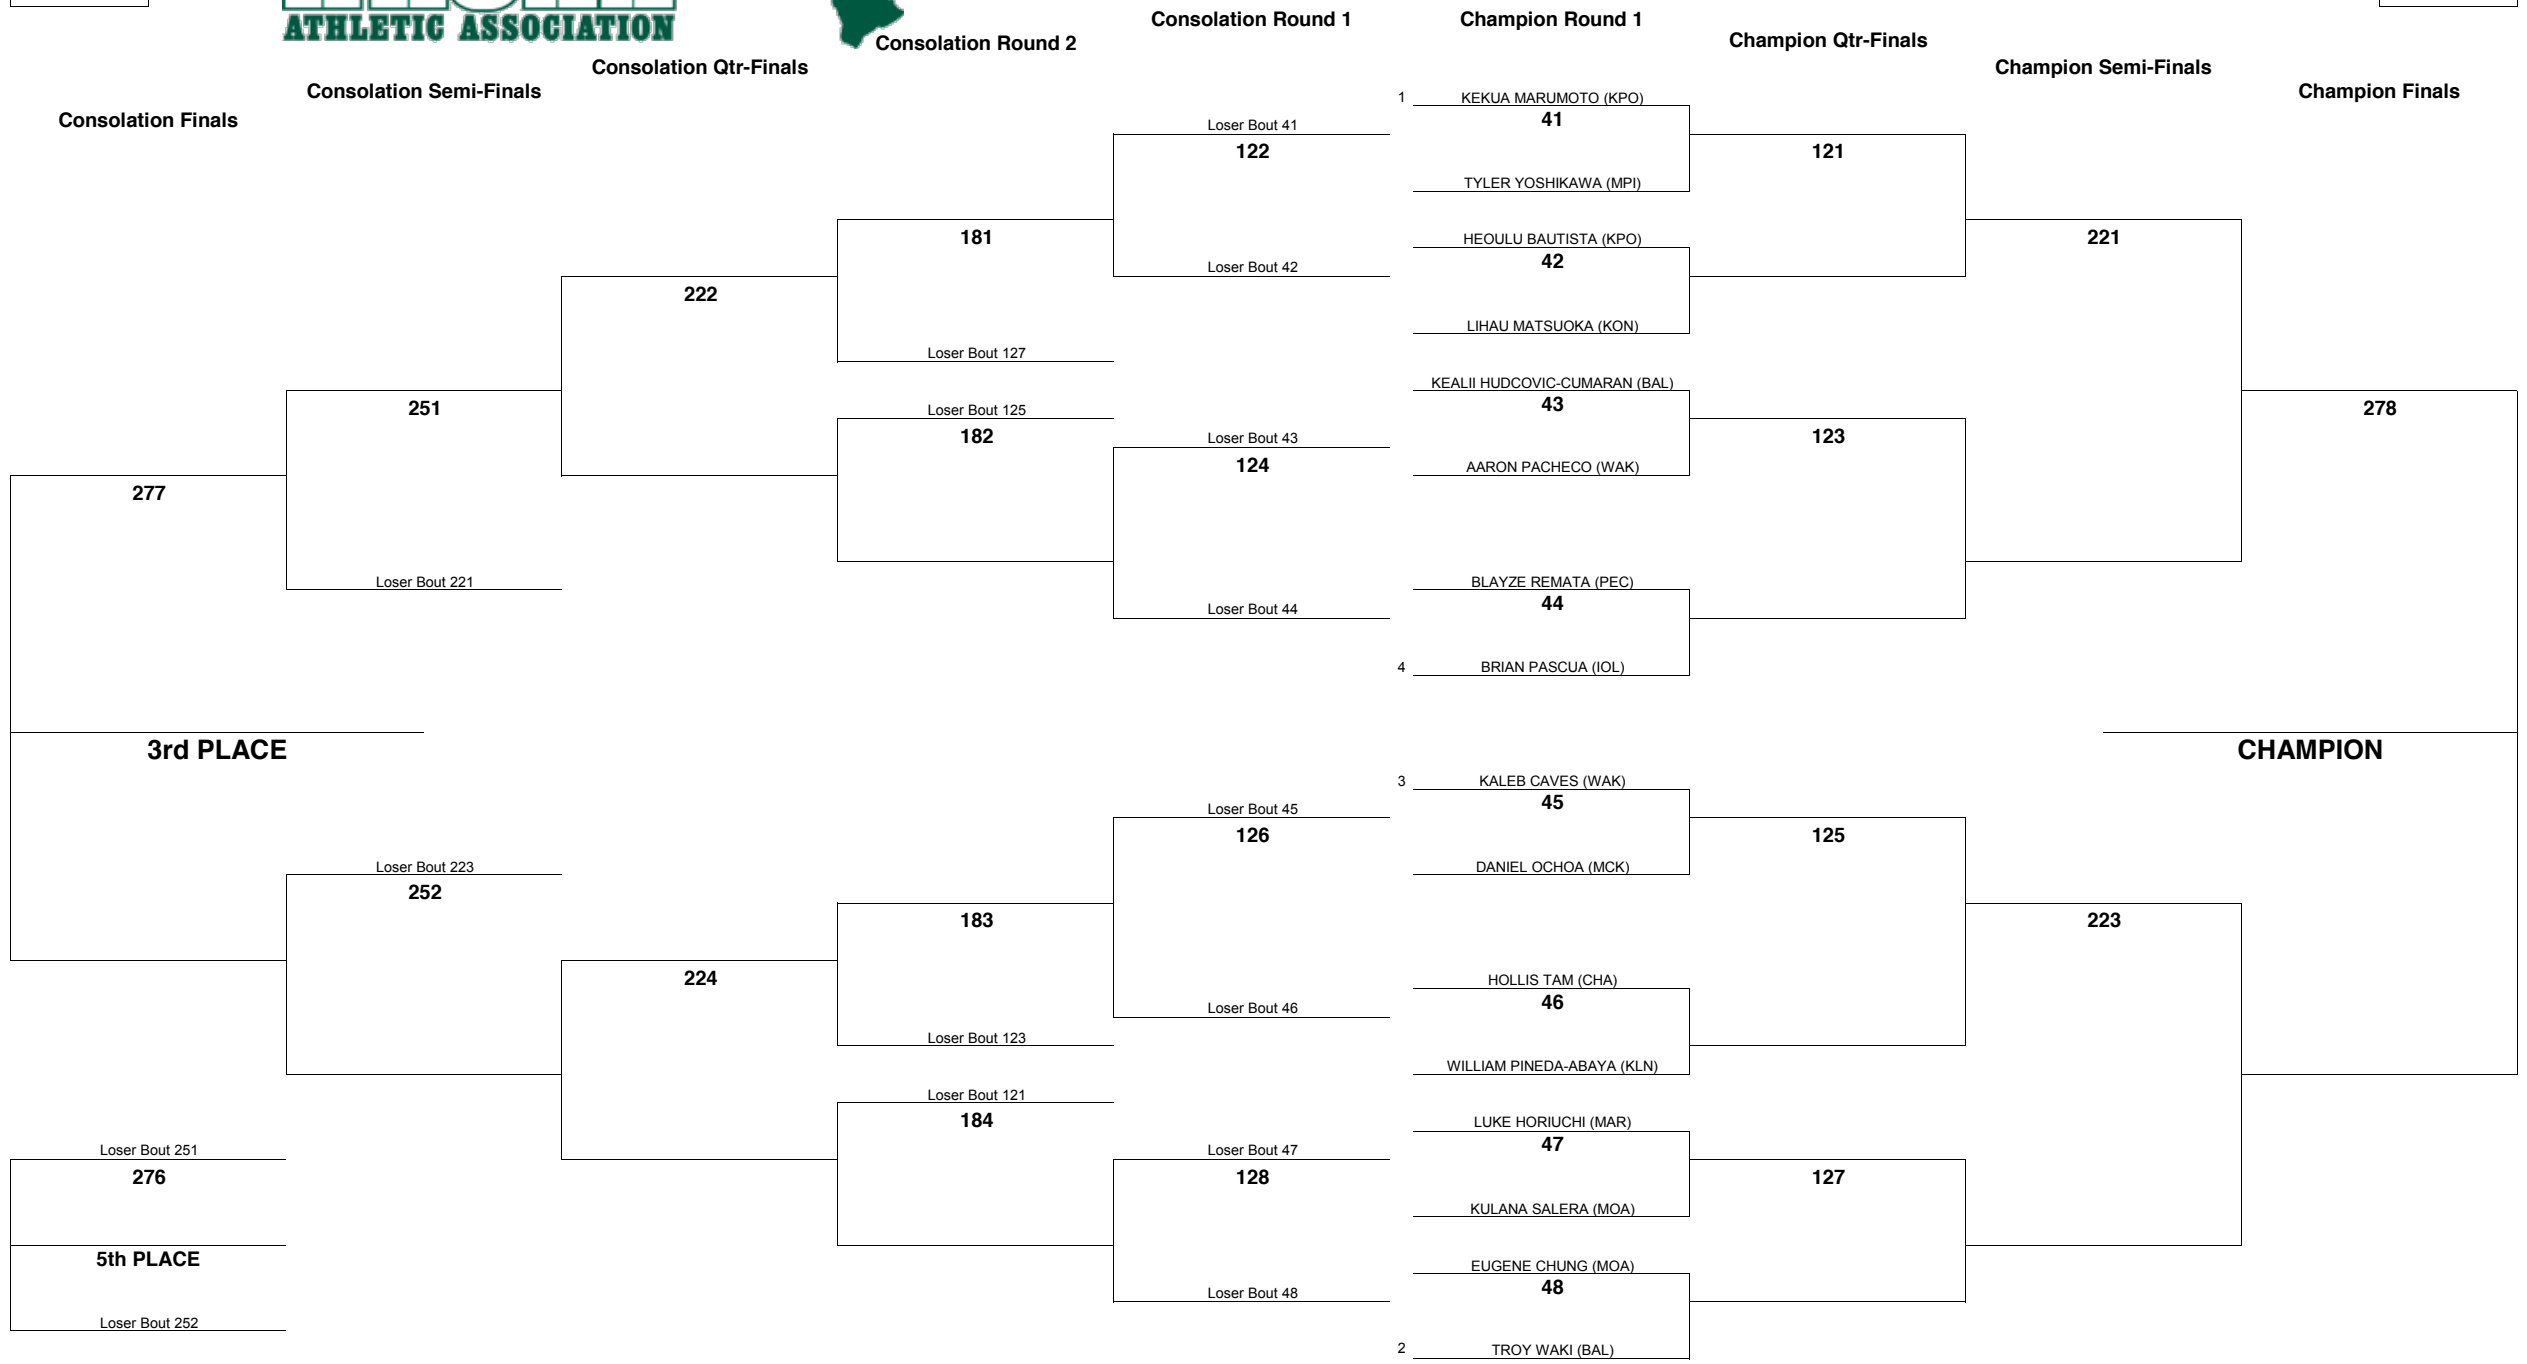

HAWAII HIGH SCHOOL ATHLETIC ASSOCIATION 2015 BOYS JUDO CHAMPIONSHIPS

WEIGHT CLASS

145

WEIGHT CLASS

145

WEIGHT CLASS
161

HAWAII HIGH SCHOOL ATHLETIC ASSOCIATION 2015 BOYS JUDO CHAMPIONSHIPS

WEIGHT CLASS
161