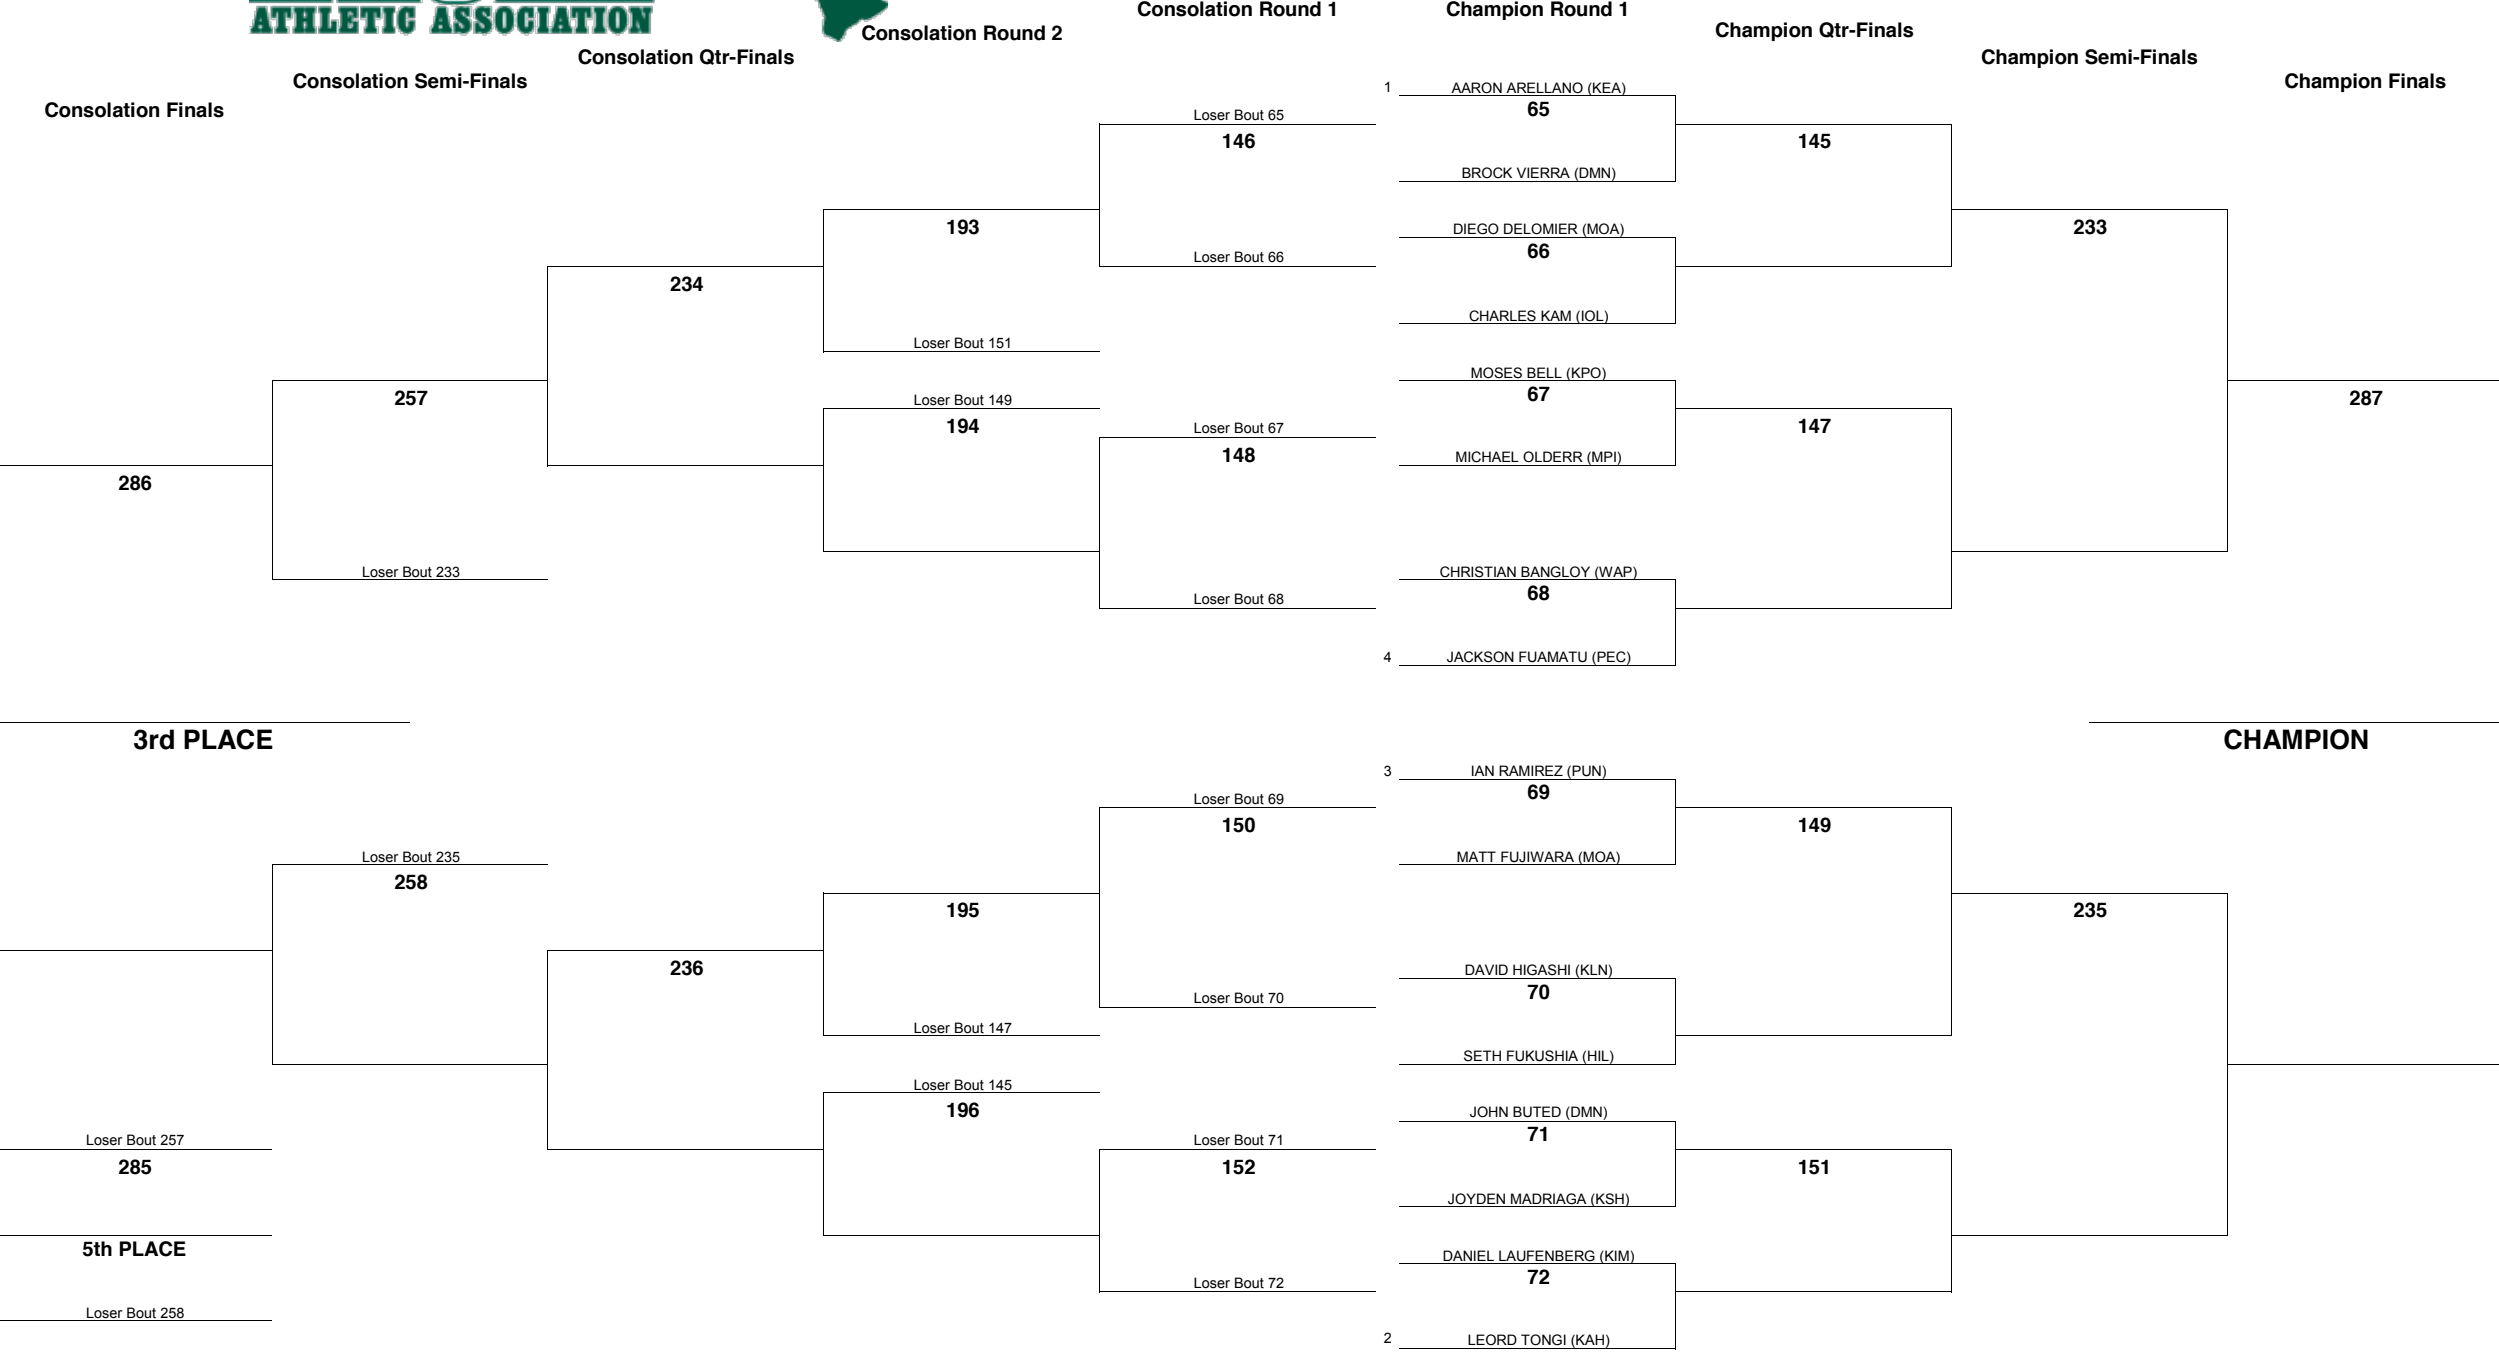

HAWAII HIGH SCHOOL ATHLETIC ASSOCIATION 2015 BOYS JUDO CHAMPIONSHIPS

WEIGHT CLASS
220

WEIGHT CLASS
220