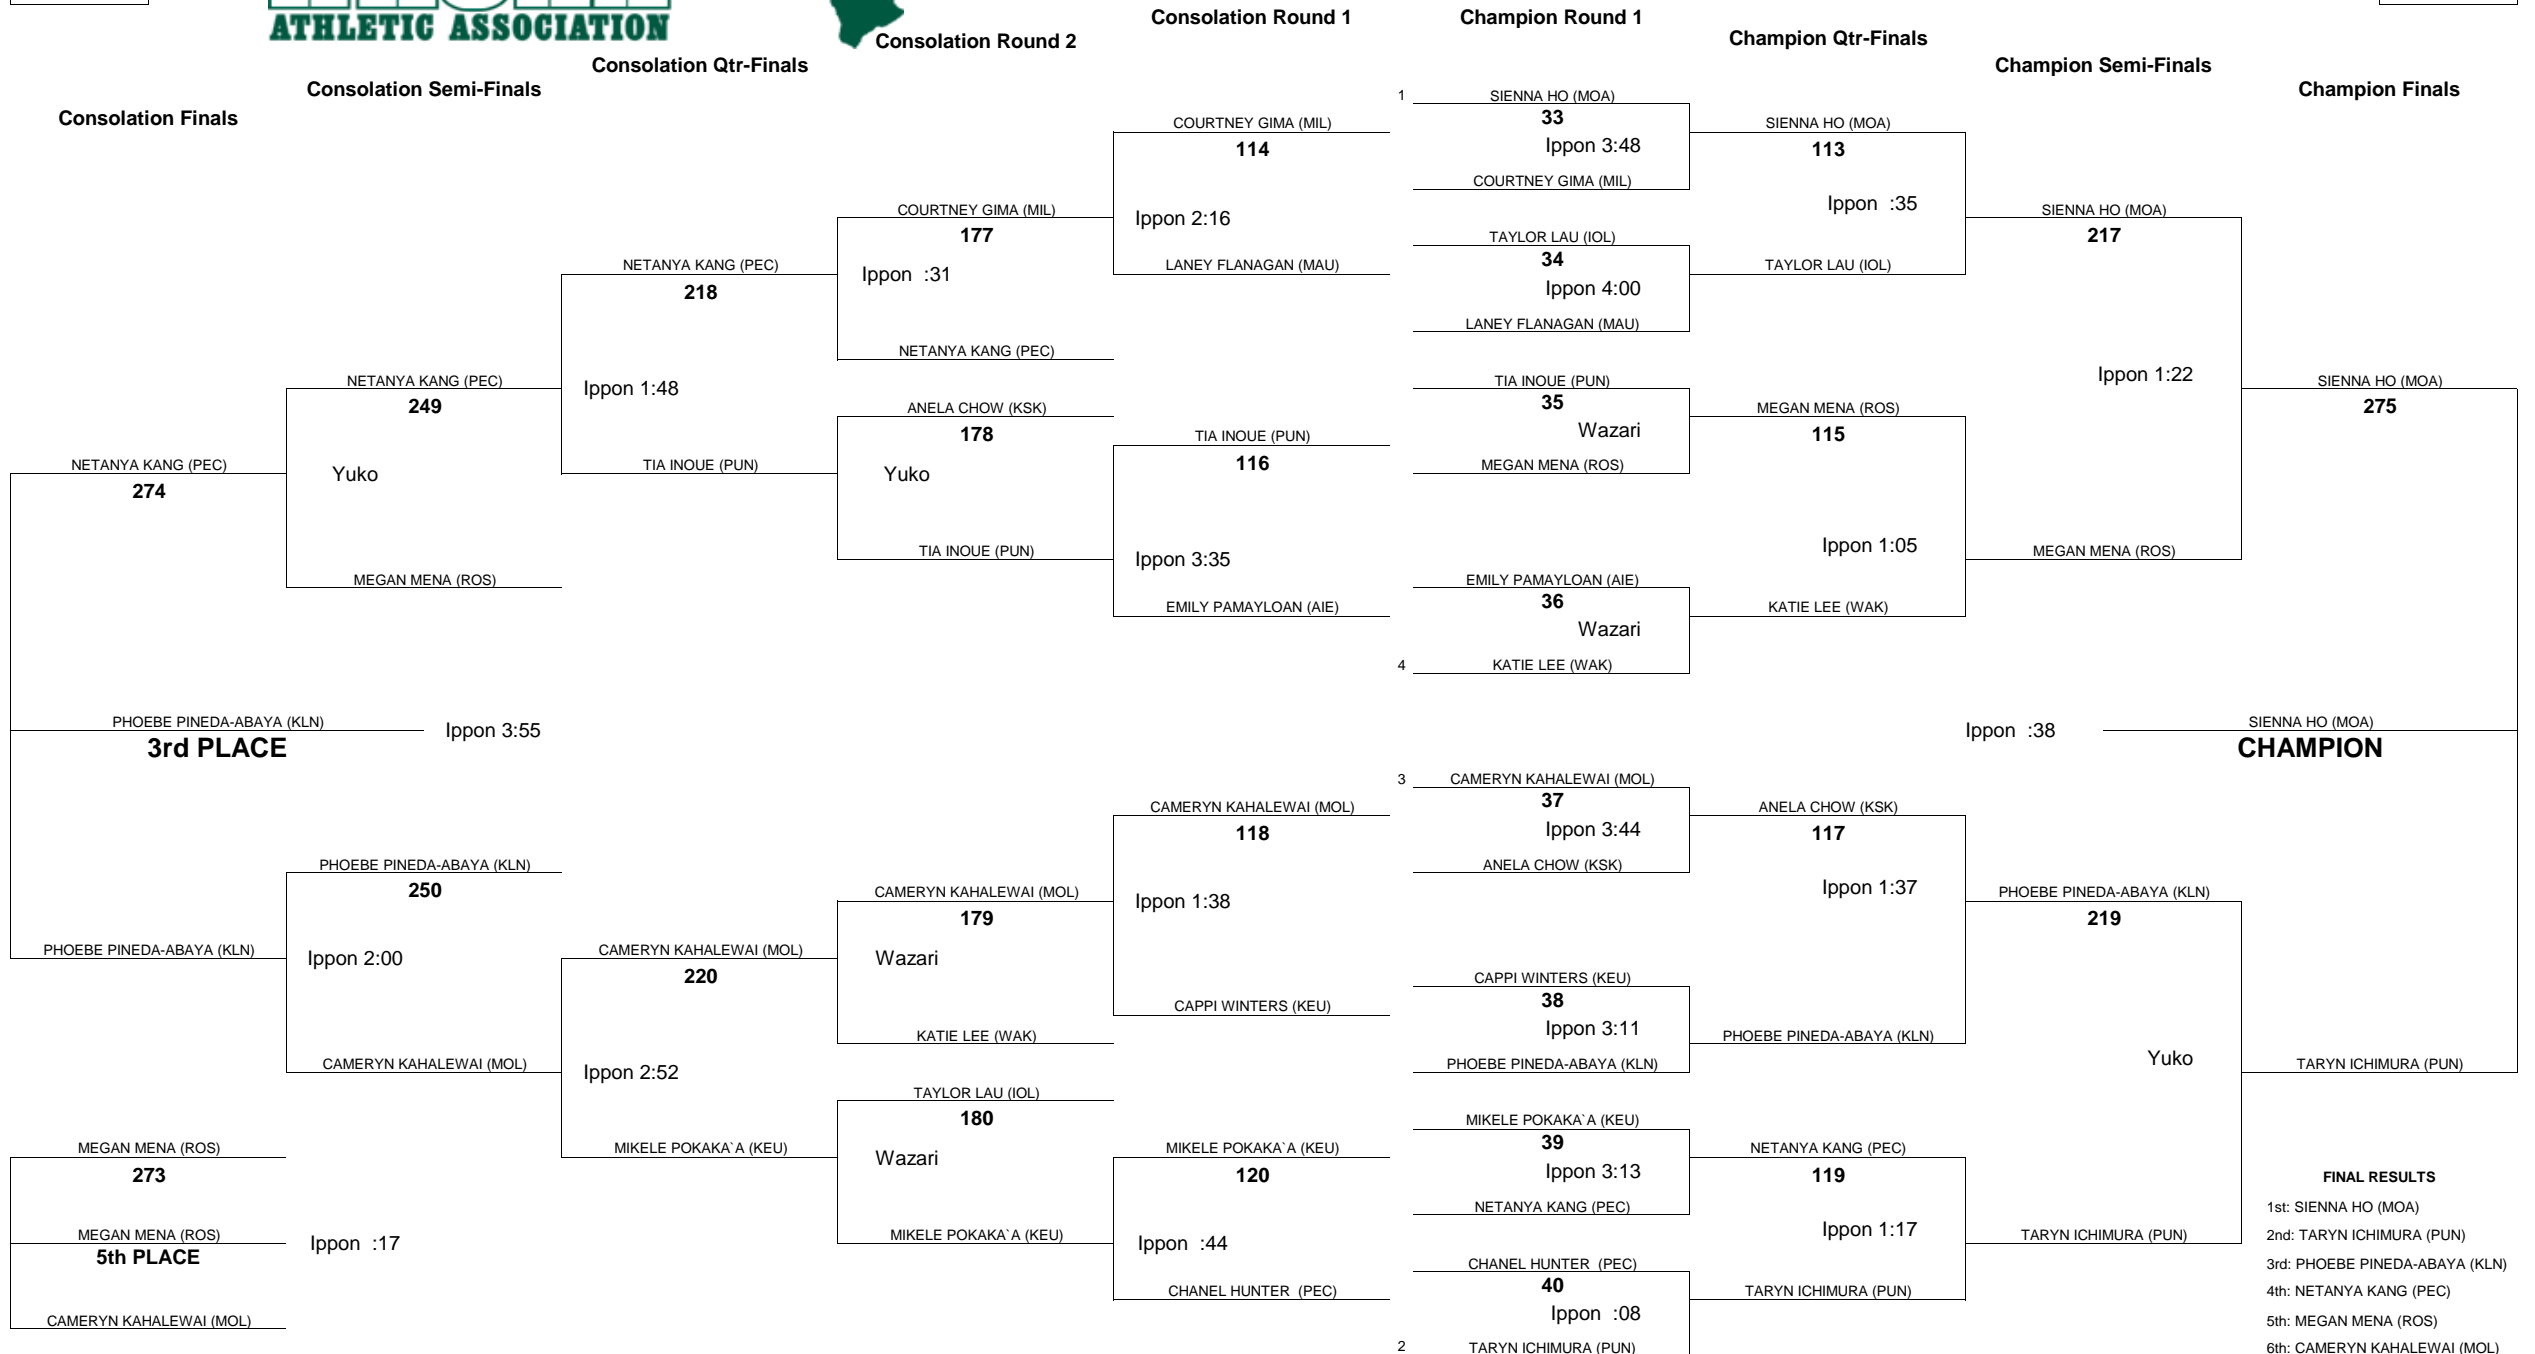

HAWAII HIGH SCHOOL ATHLETIC ASSOCIATION 2016 GIRLS JUDO CHAMPIONSHIPS

WEIGHT CLASS

122

WEIGHT CLASS

122