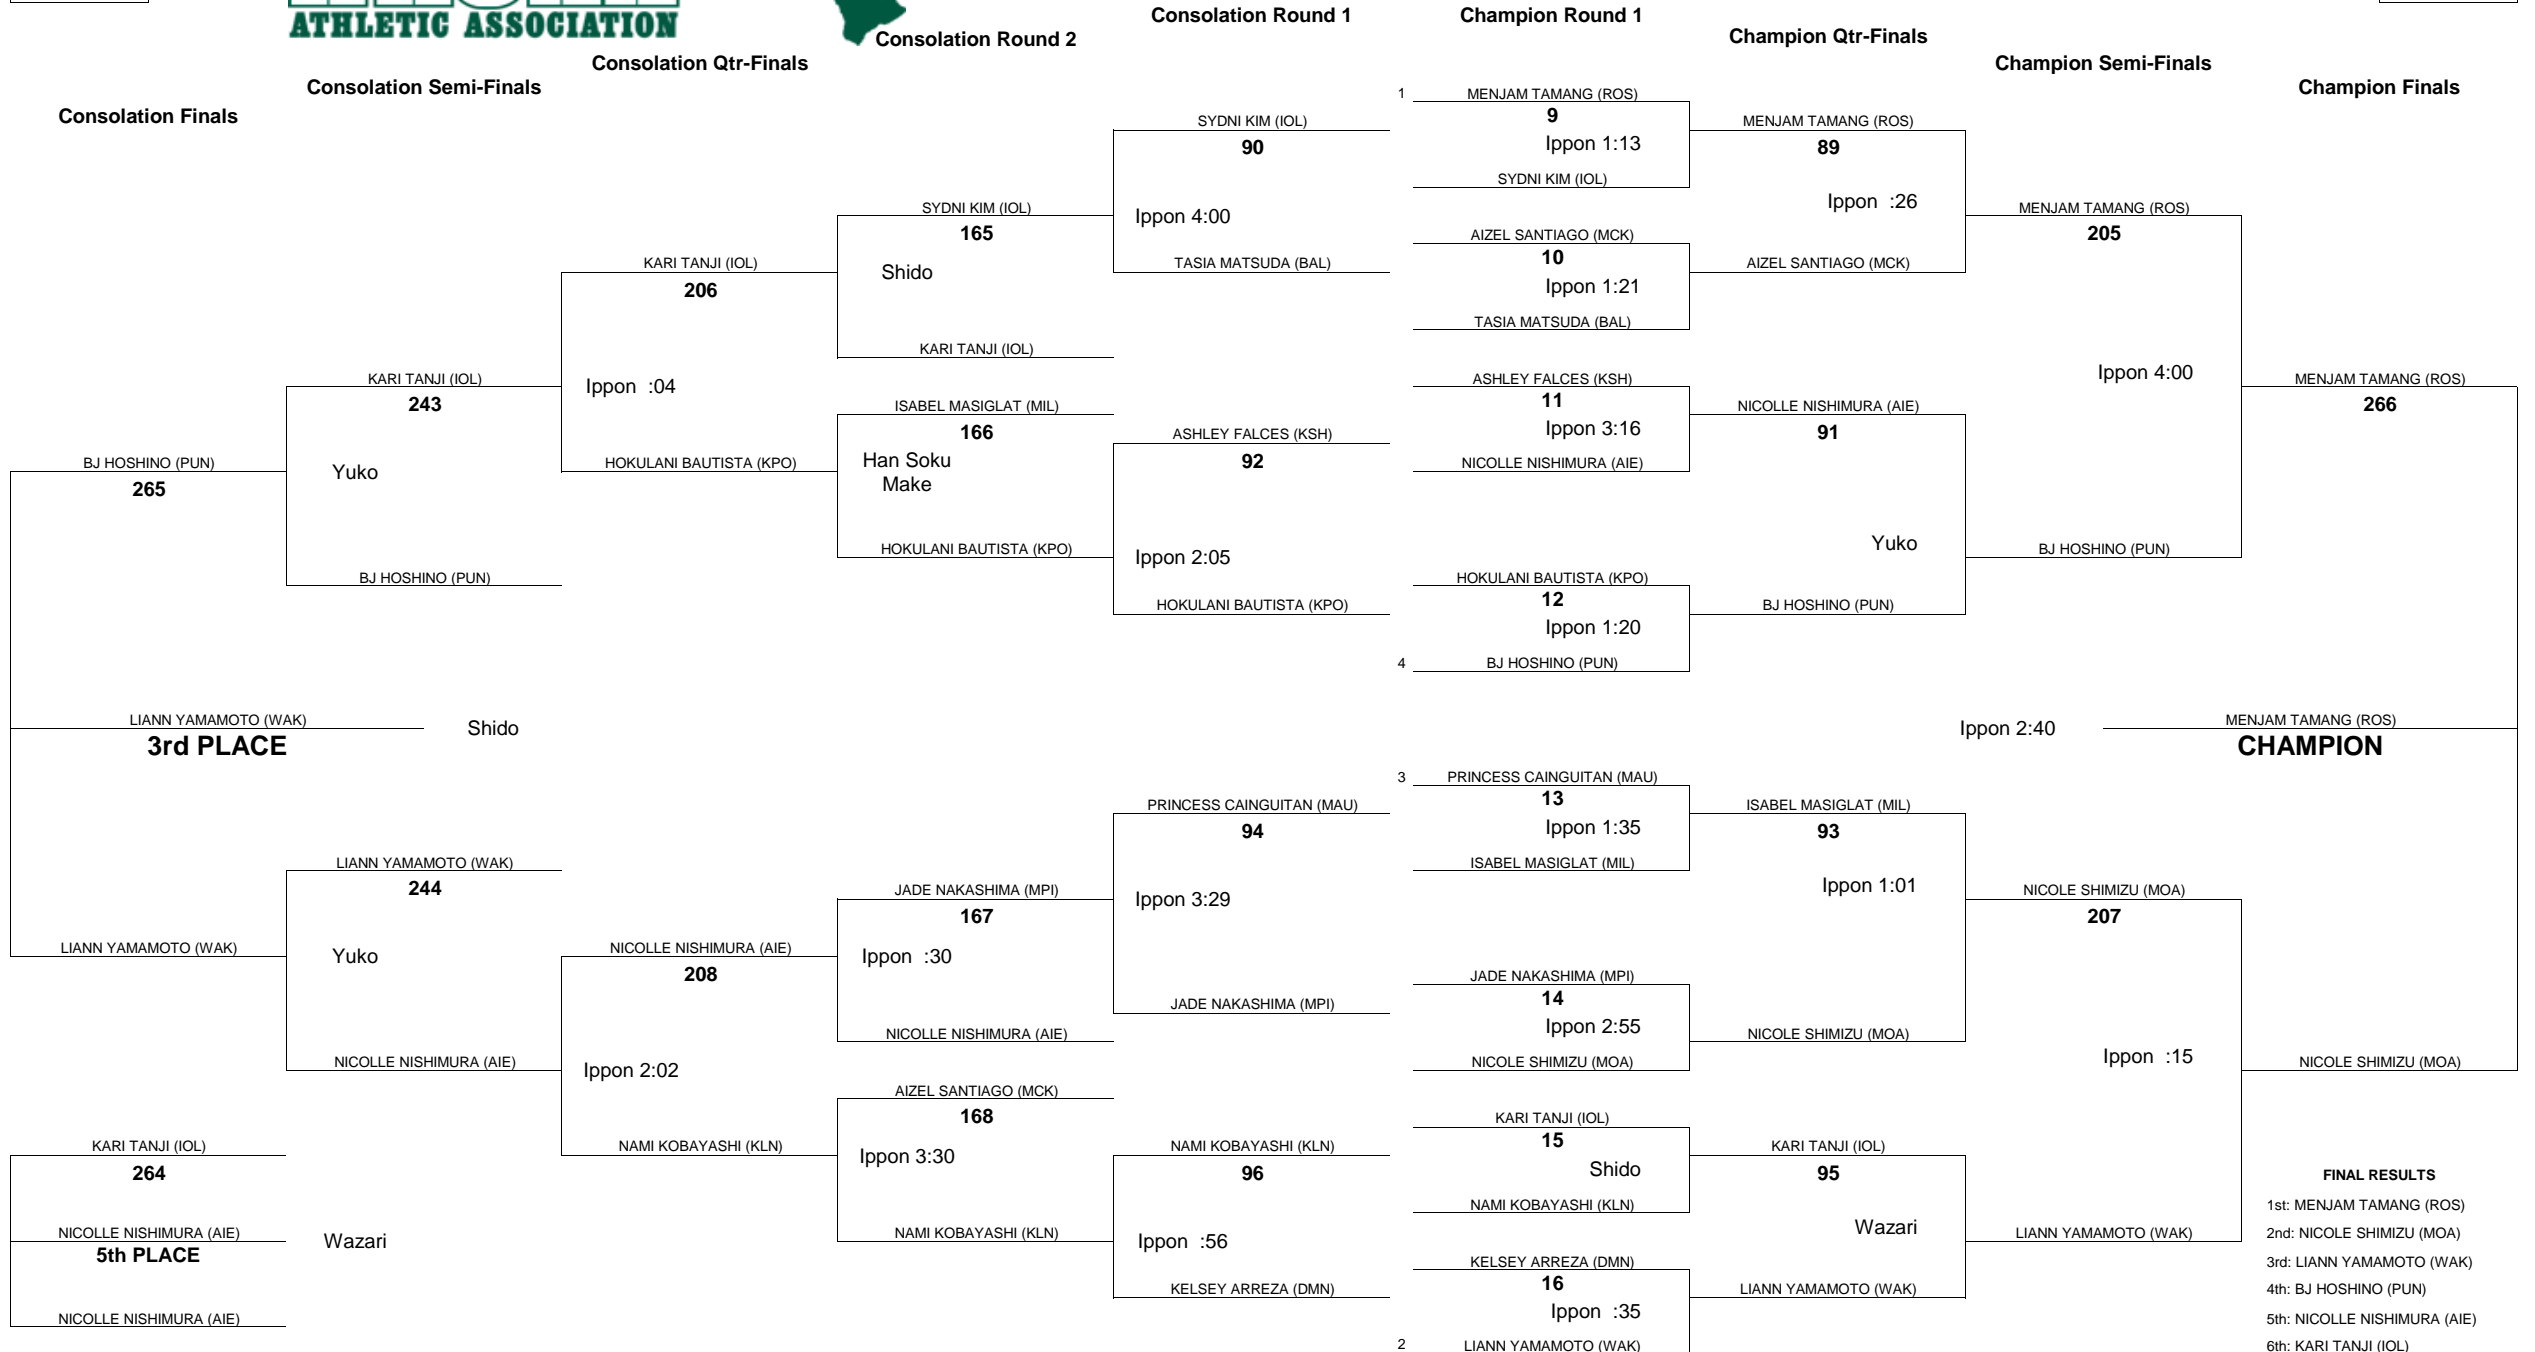

HAWAII HIGH SCHOOL ATHLETIC ASSOCIATION 2016 GIRLS JUDO CHAMPIONSHIPS

WEIGHT CLASS

103

WEIGHT CLASS

103