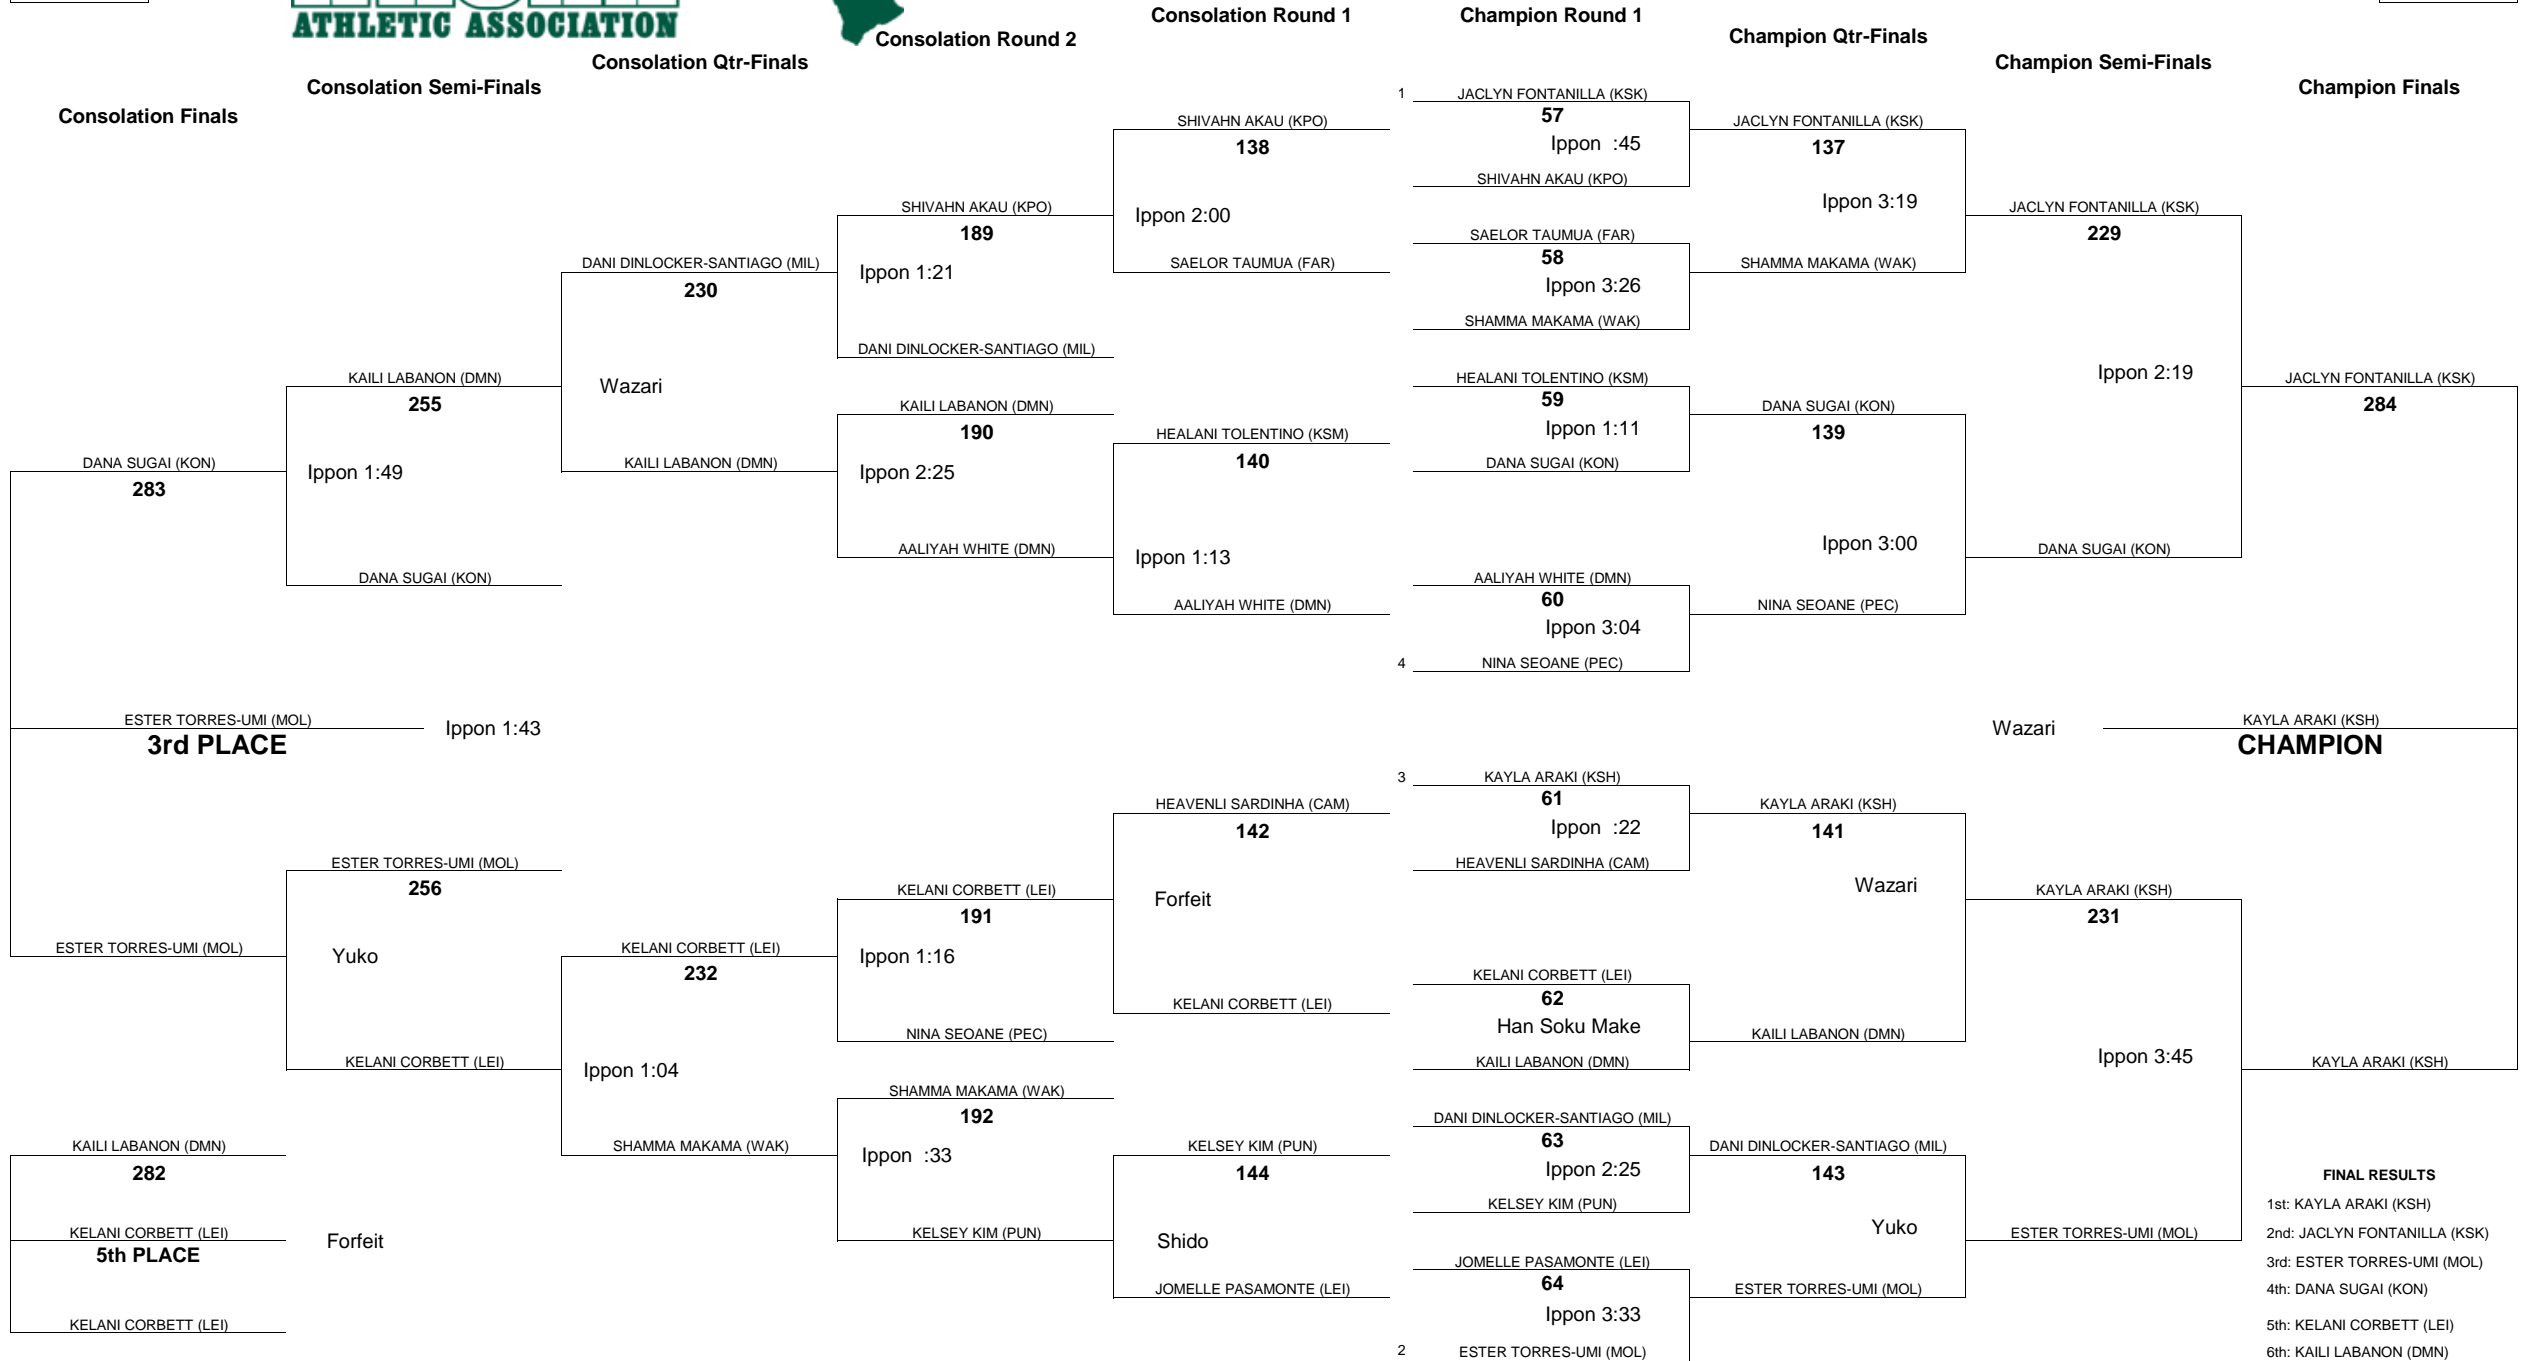

HAWAII HIGH SCHOOL ATHLETIC ASSOCIATION 2016 GIRLS JUDO CHAMPIONSHIPS

WEIGHT CLASS
154

WEIGHT CLASS
154