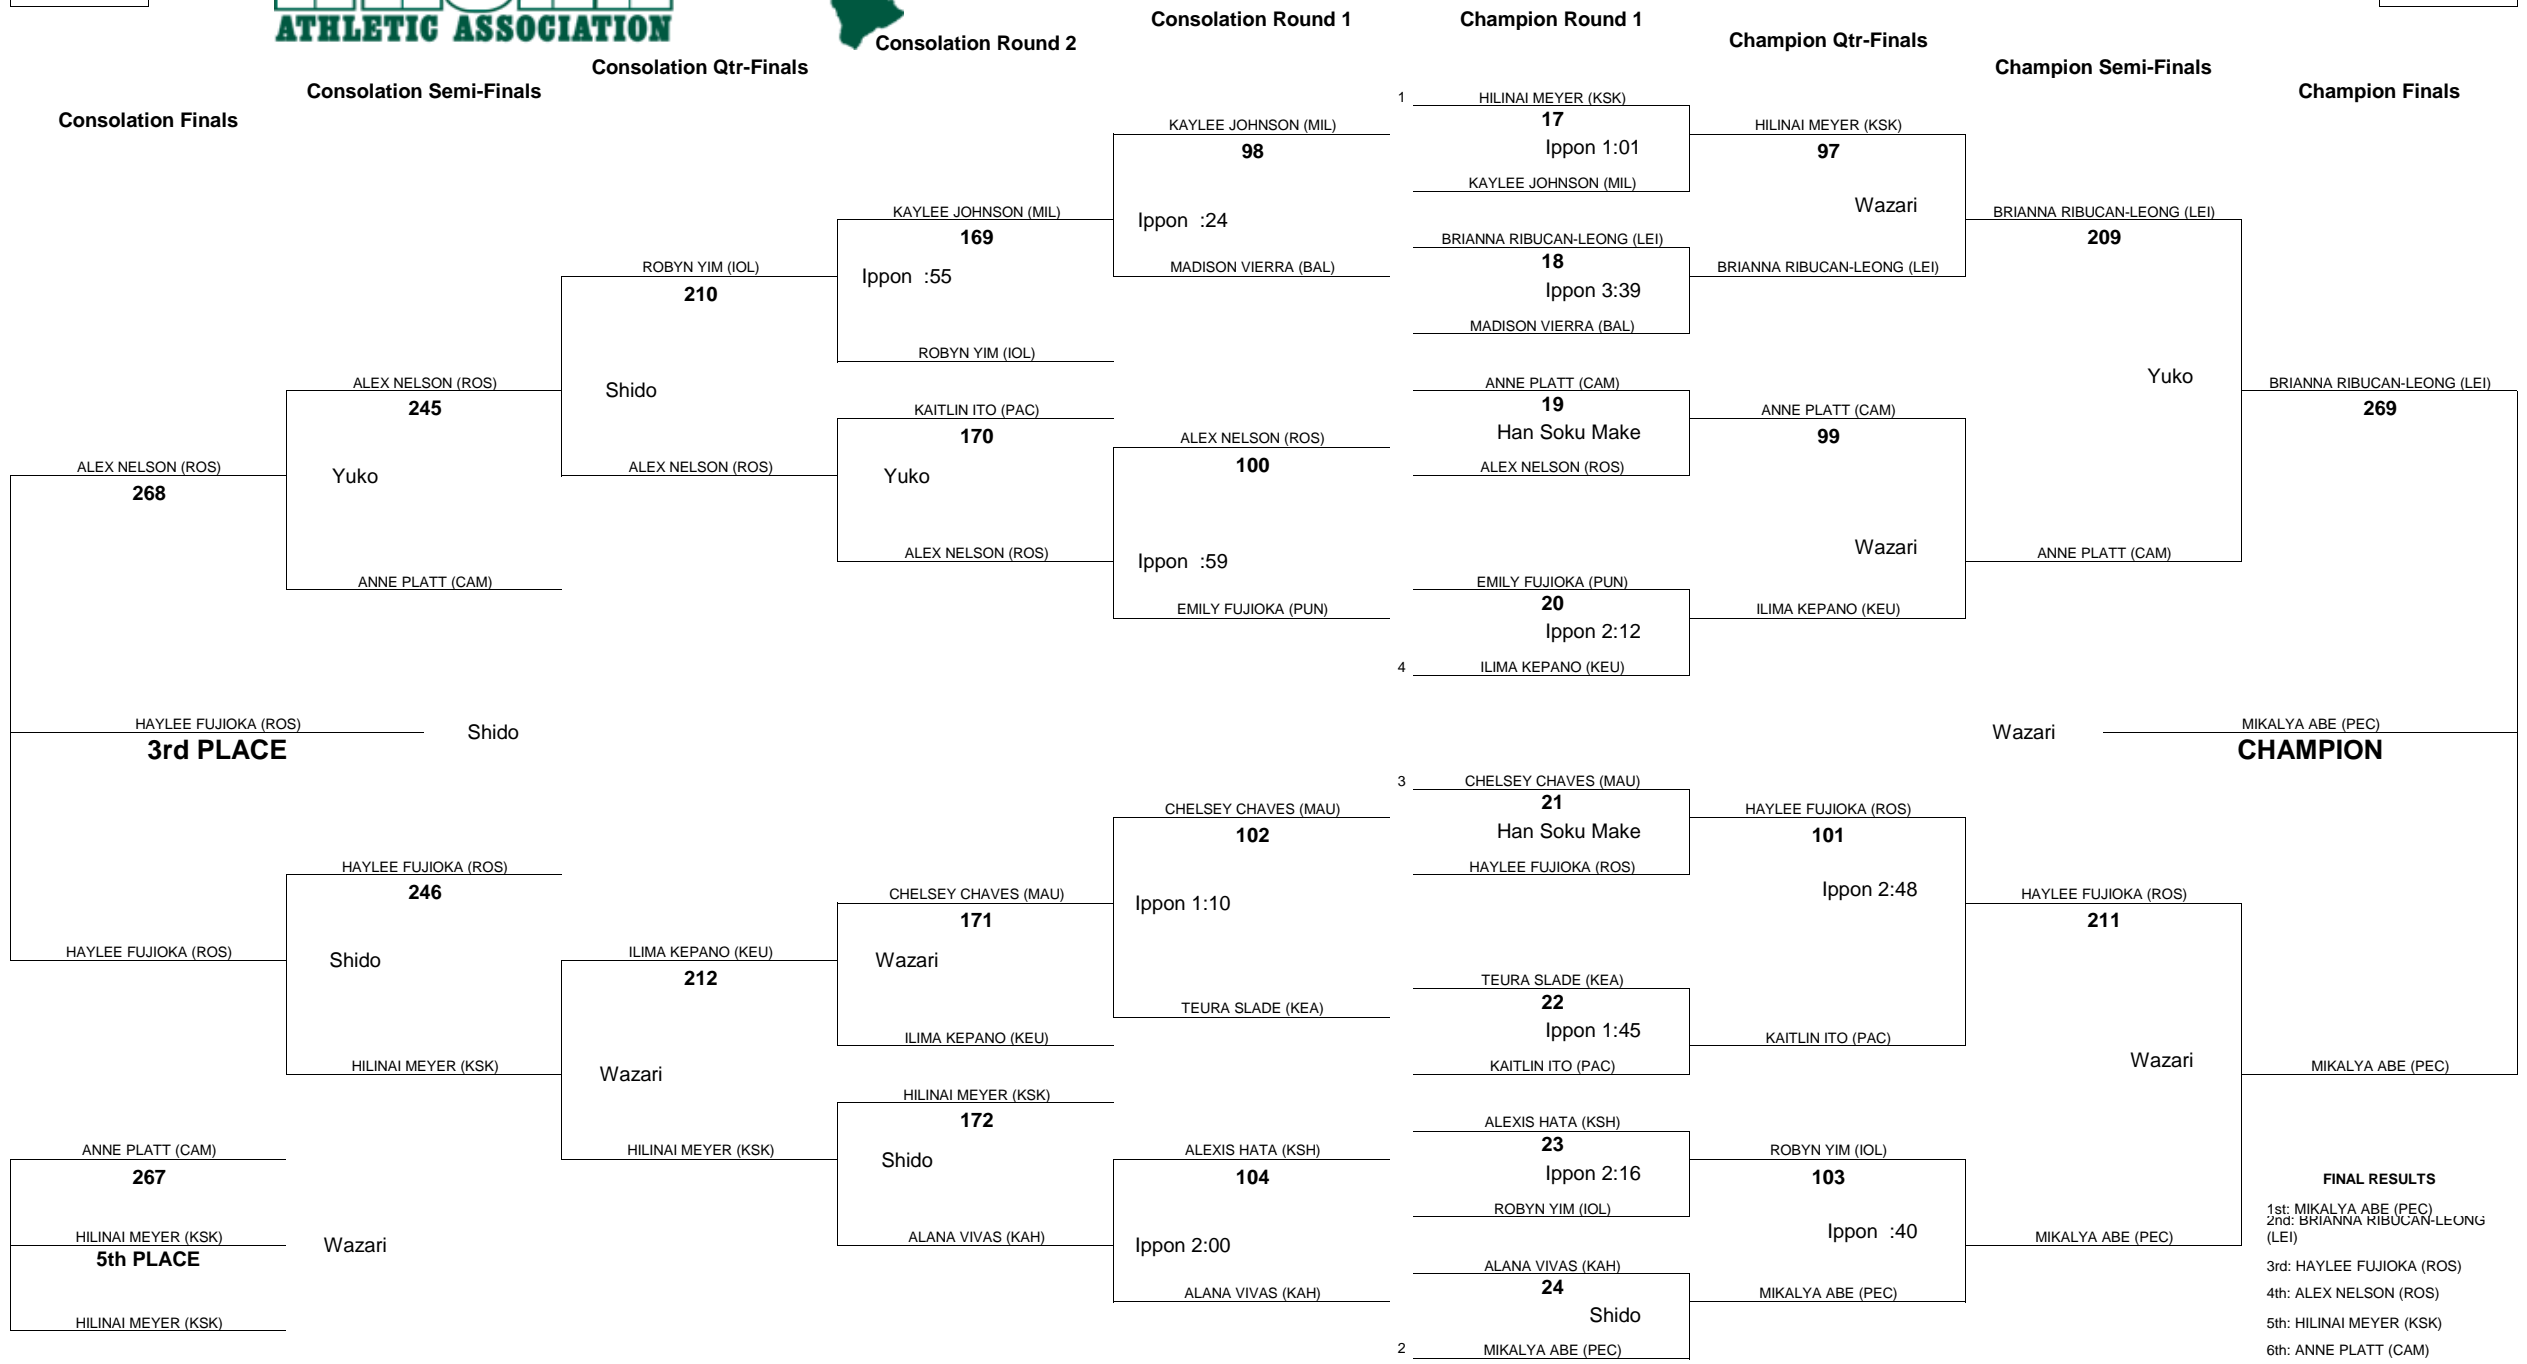

# HAWAII HIGH SCHOOL ATHLETIC ASSOCIATION 2016 GIRLS JUDO CHAMPIONSHIPS

WEIGHT CLASS  
**109**

WEIGHT CLASS  
**109**

**FINAL RESULTS**  
 1st: MIKALYA ABE (PEC)  
 2nd: BRIANNA RIBUCAN-LEONG (LEI)  
 3rd: HAYLEE FUJIOKA (ROS)  
 4th: ALEX NELSON (ROS)  
 5th: HILINAI MEYER (KSK)  
 6th: ANNE PLATT (CAM)