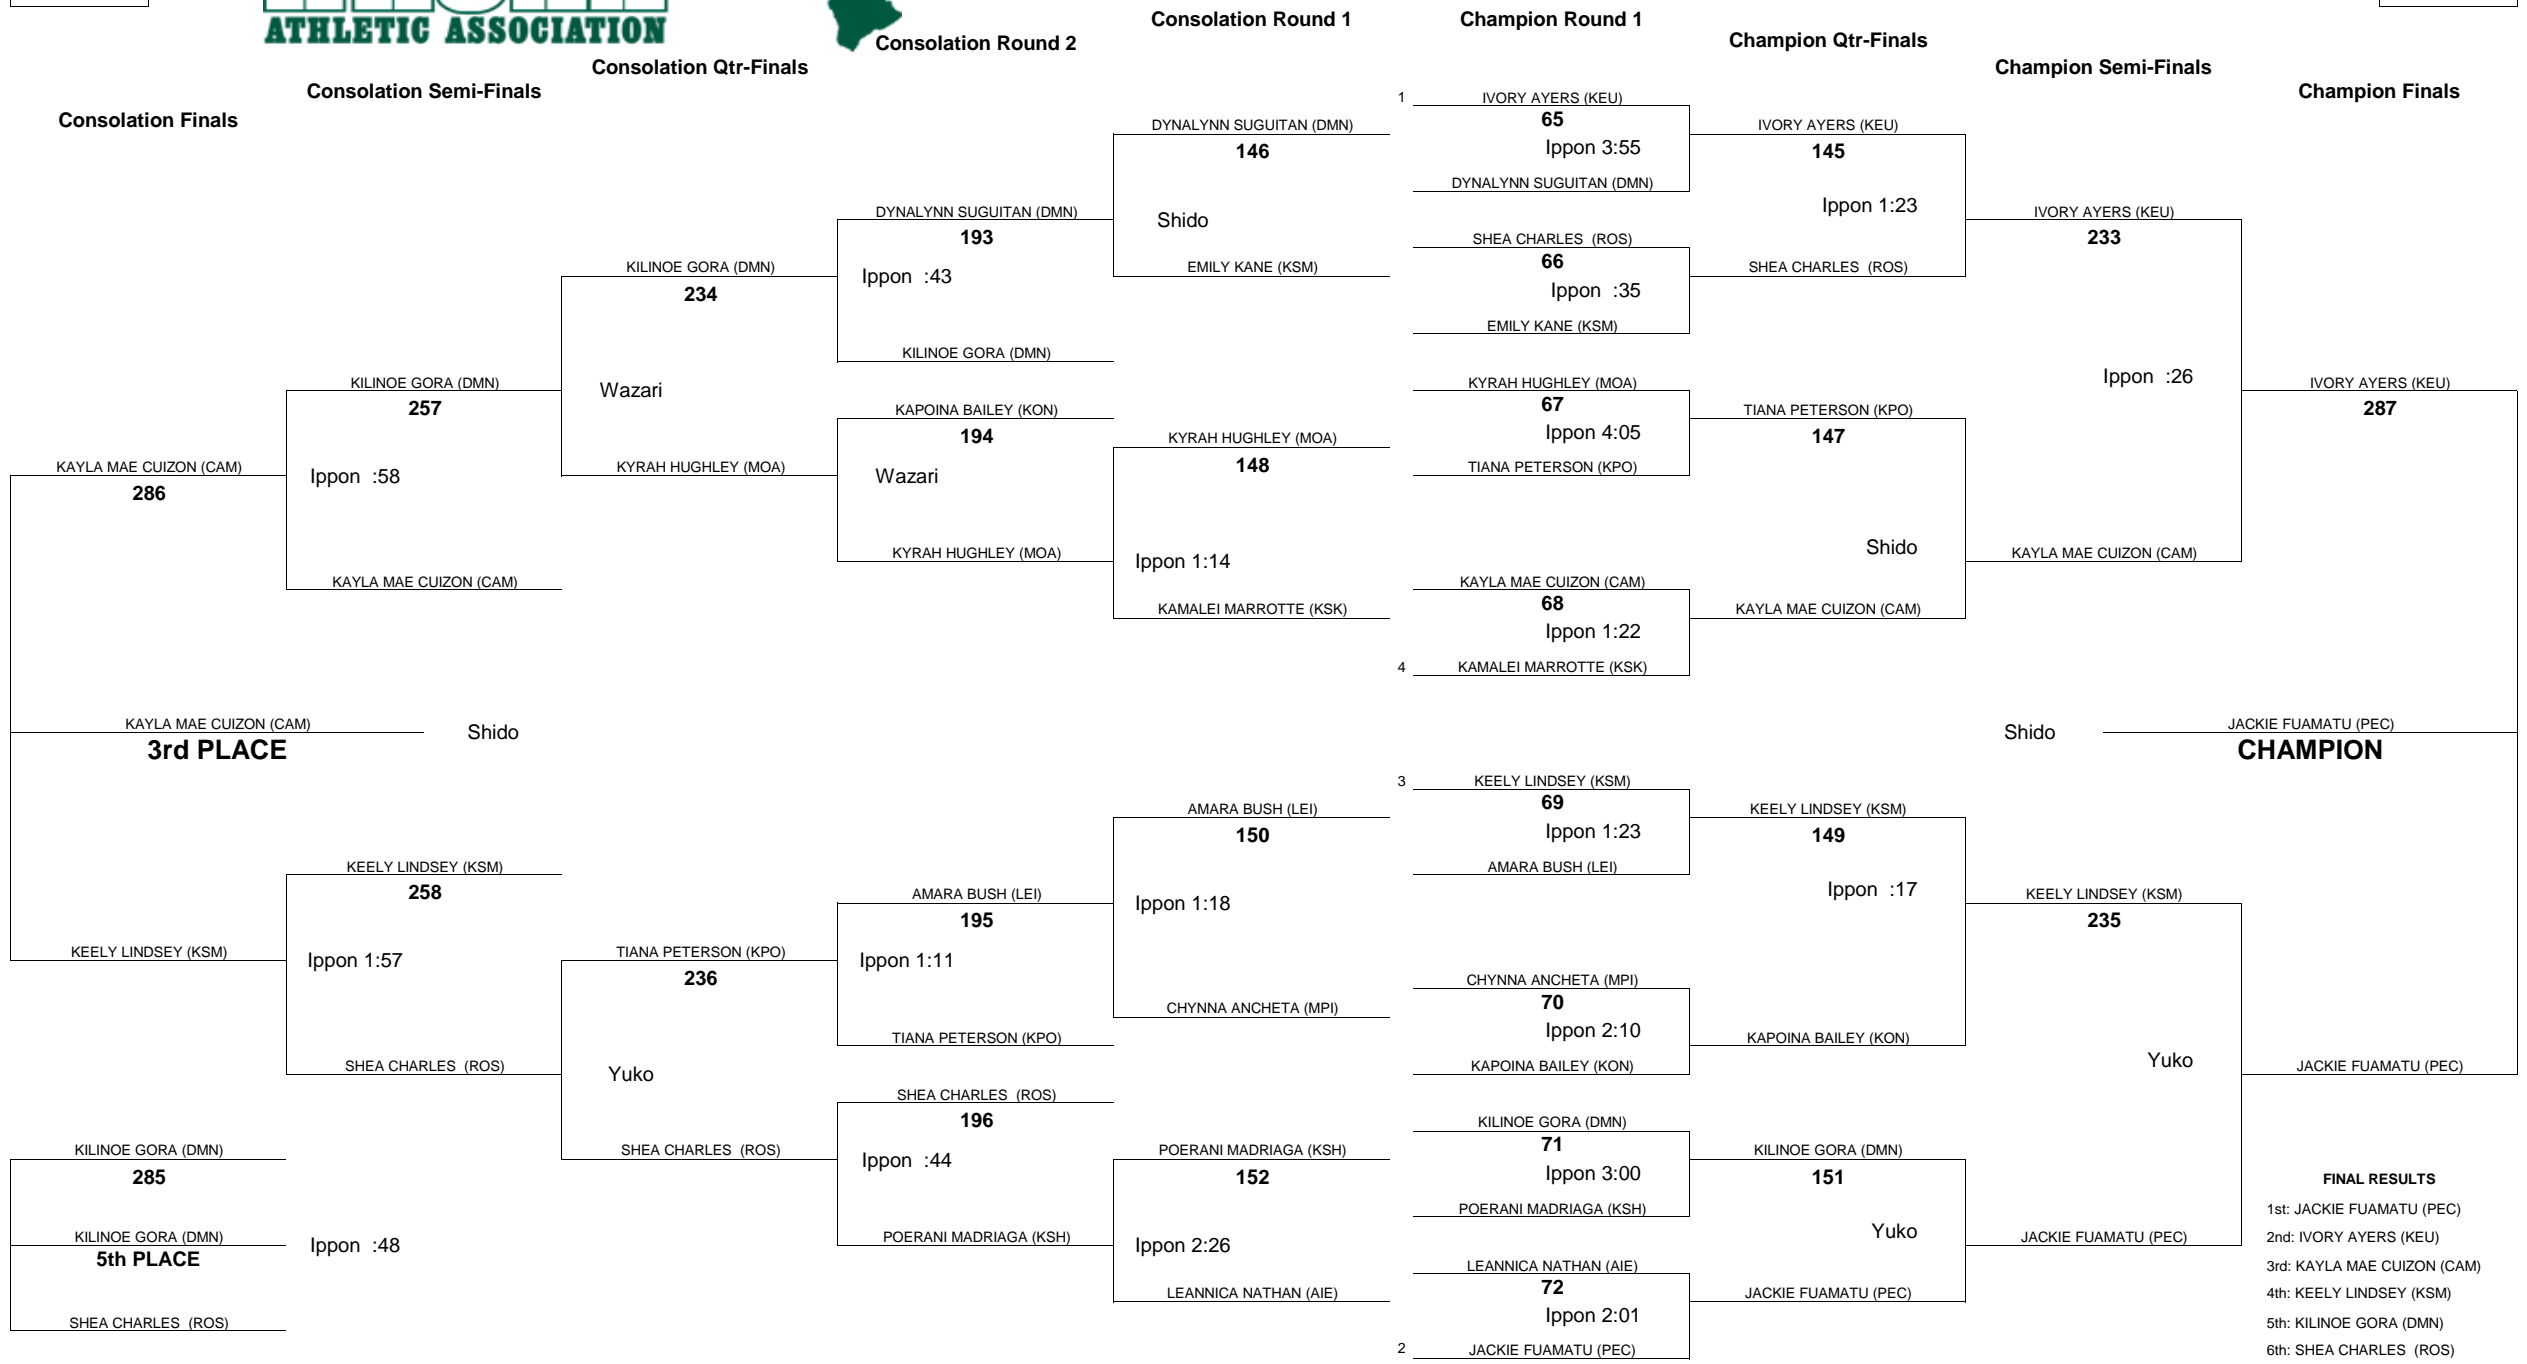

HAWAII HIGH SCHOOL ATHLETIC ASSOCIATION 2016 GIRLS JUDO CHAMPIONSHIPS

WEIGHT CLASS
172

WEIGHT CLASS
172