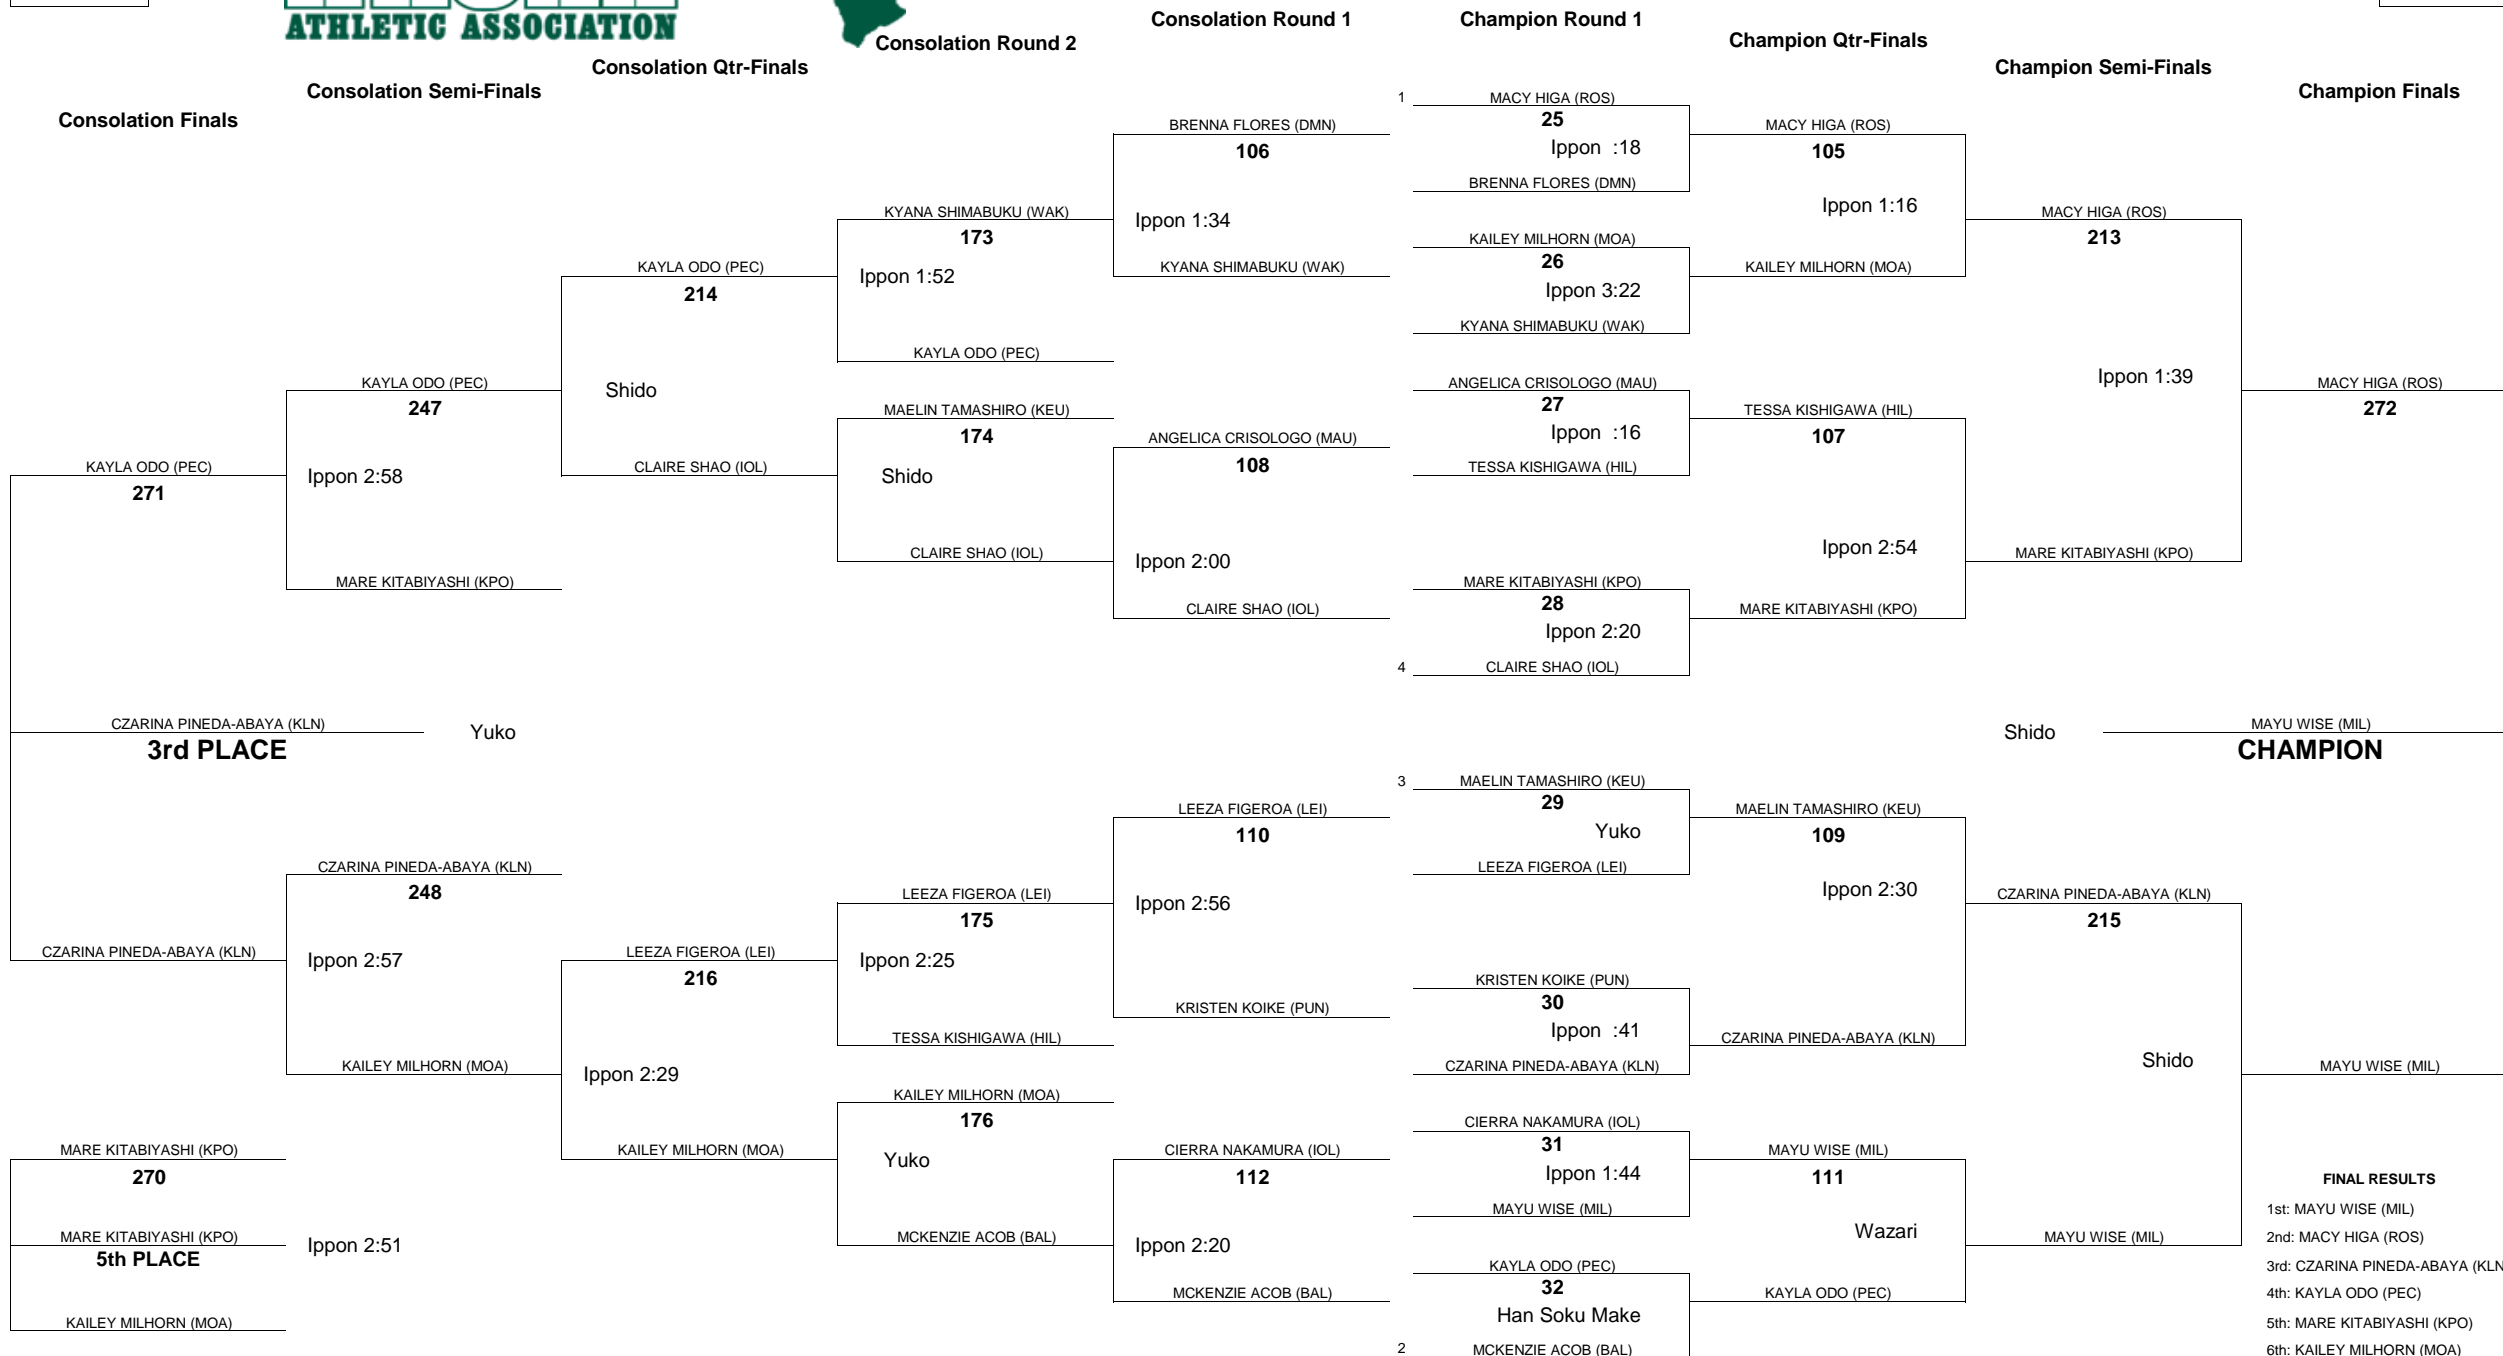

HAWAII HIGH SCHOOL ATHLETIC ASSOCIATION 2016 GIRLS JUDO CHAMPIONSHIPS

WEIGHT CLASS

115

WEIGHT CLASS

115