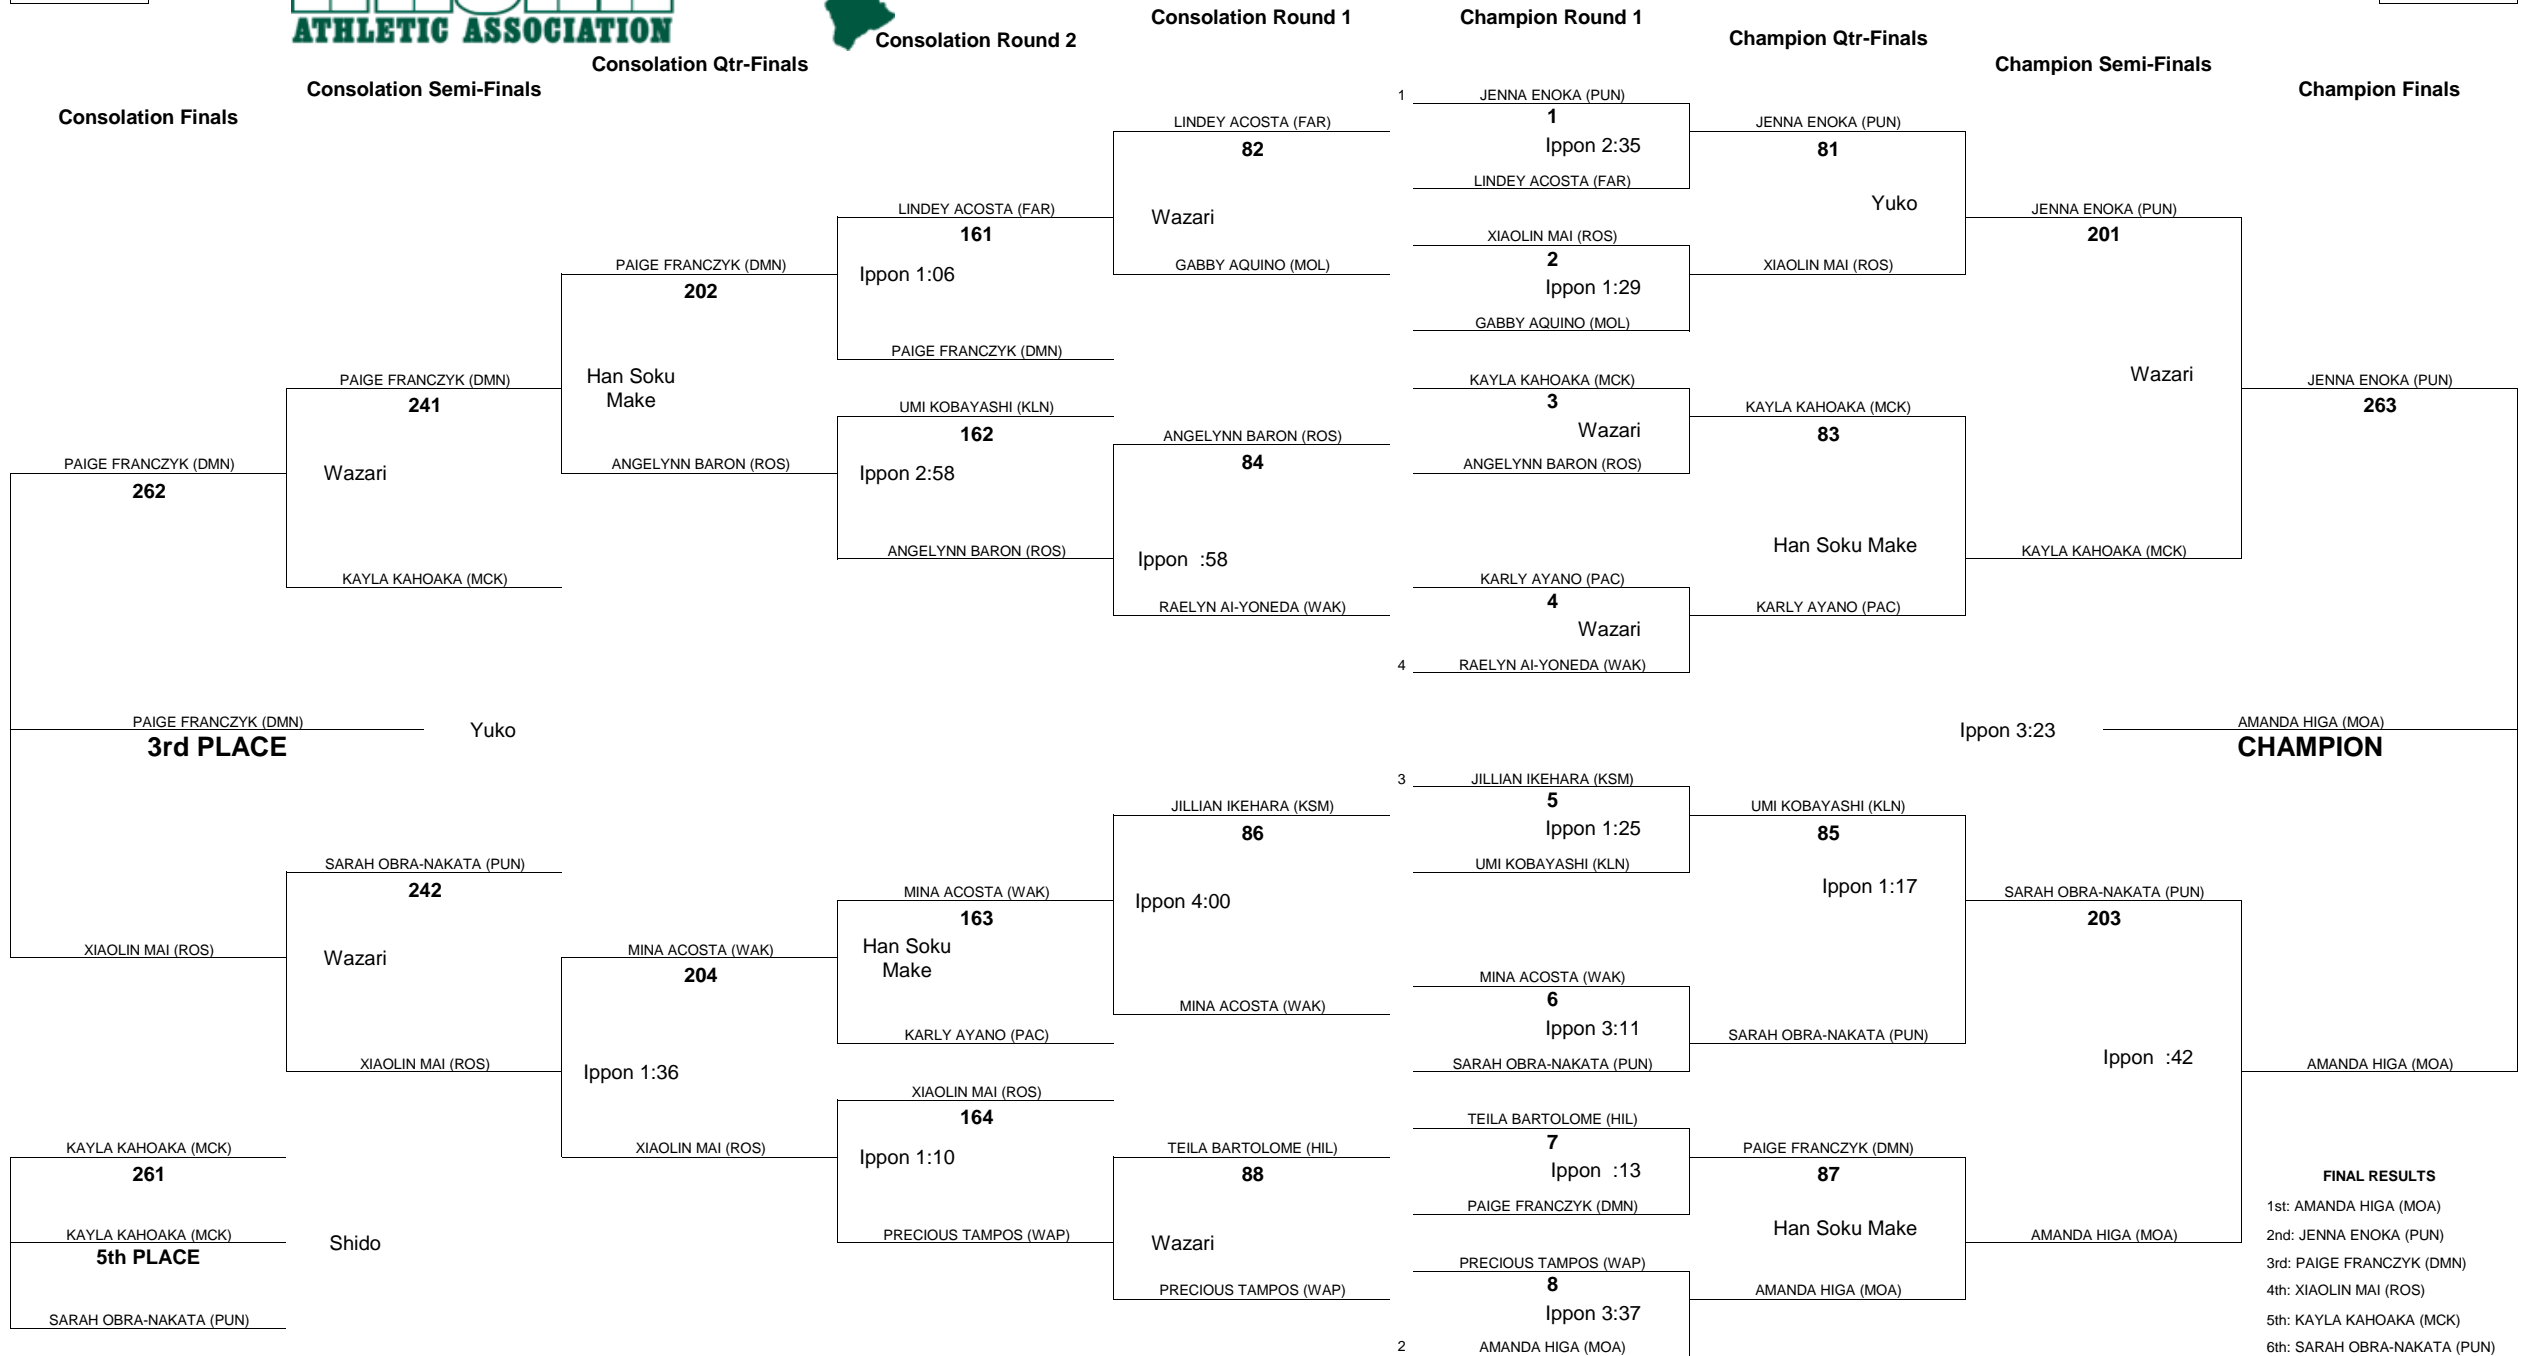

# HAWAII HIGH SCHOOL ATHLETIC ASSOCIATION 2016 GIRLS JUDO CHAMPIONSHIPS

WEIGHT CLASS  
**98**

WEIGHT CLASS  
**98**