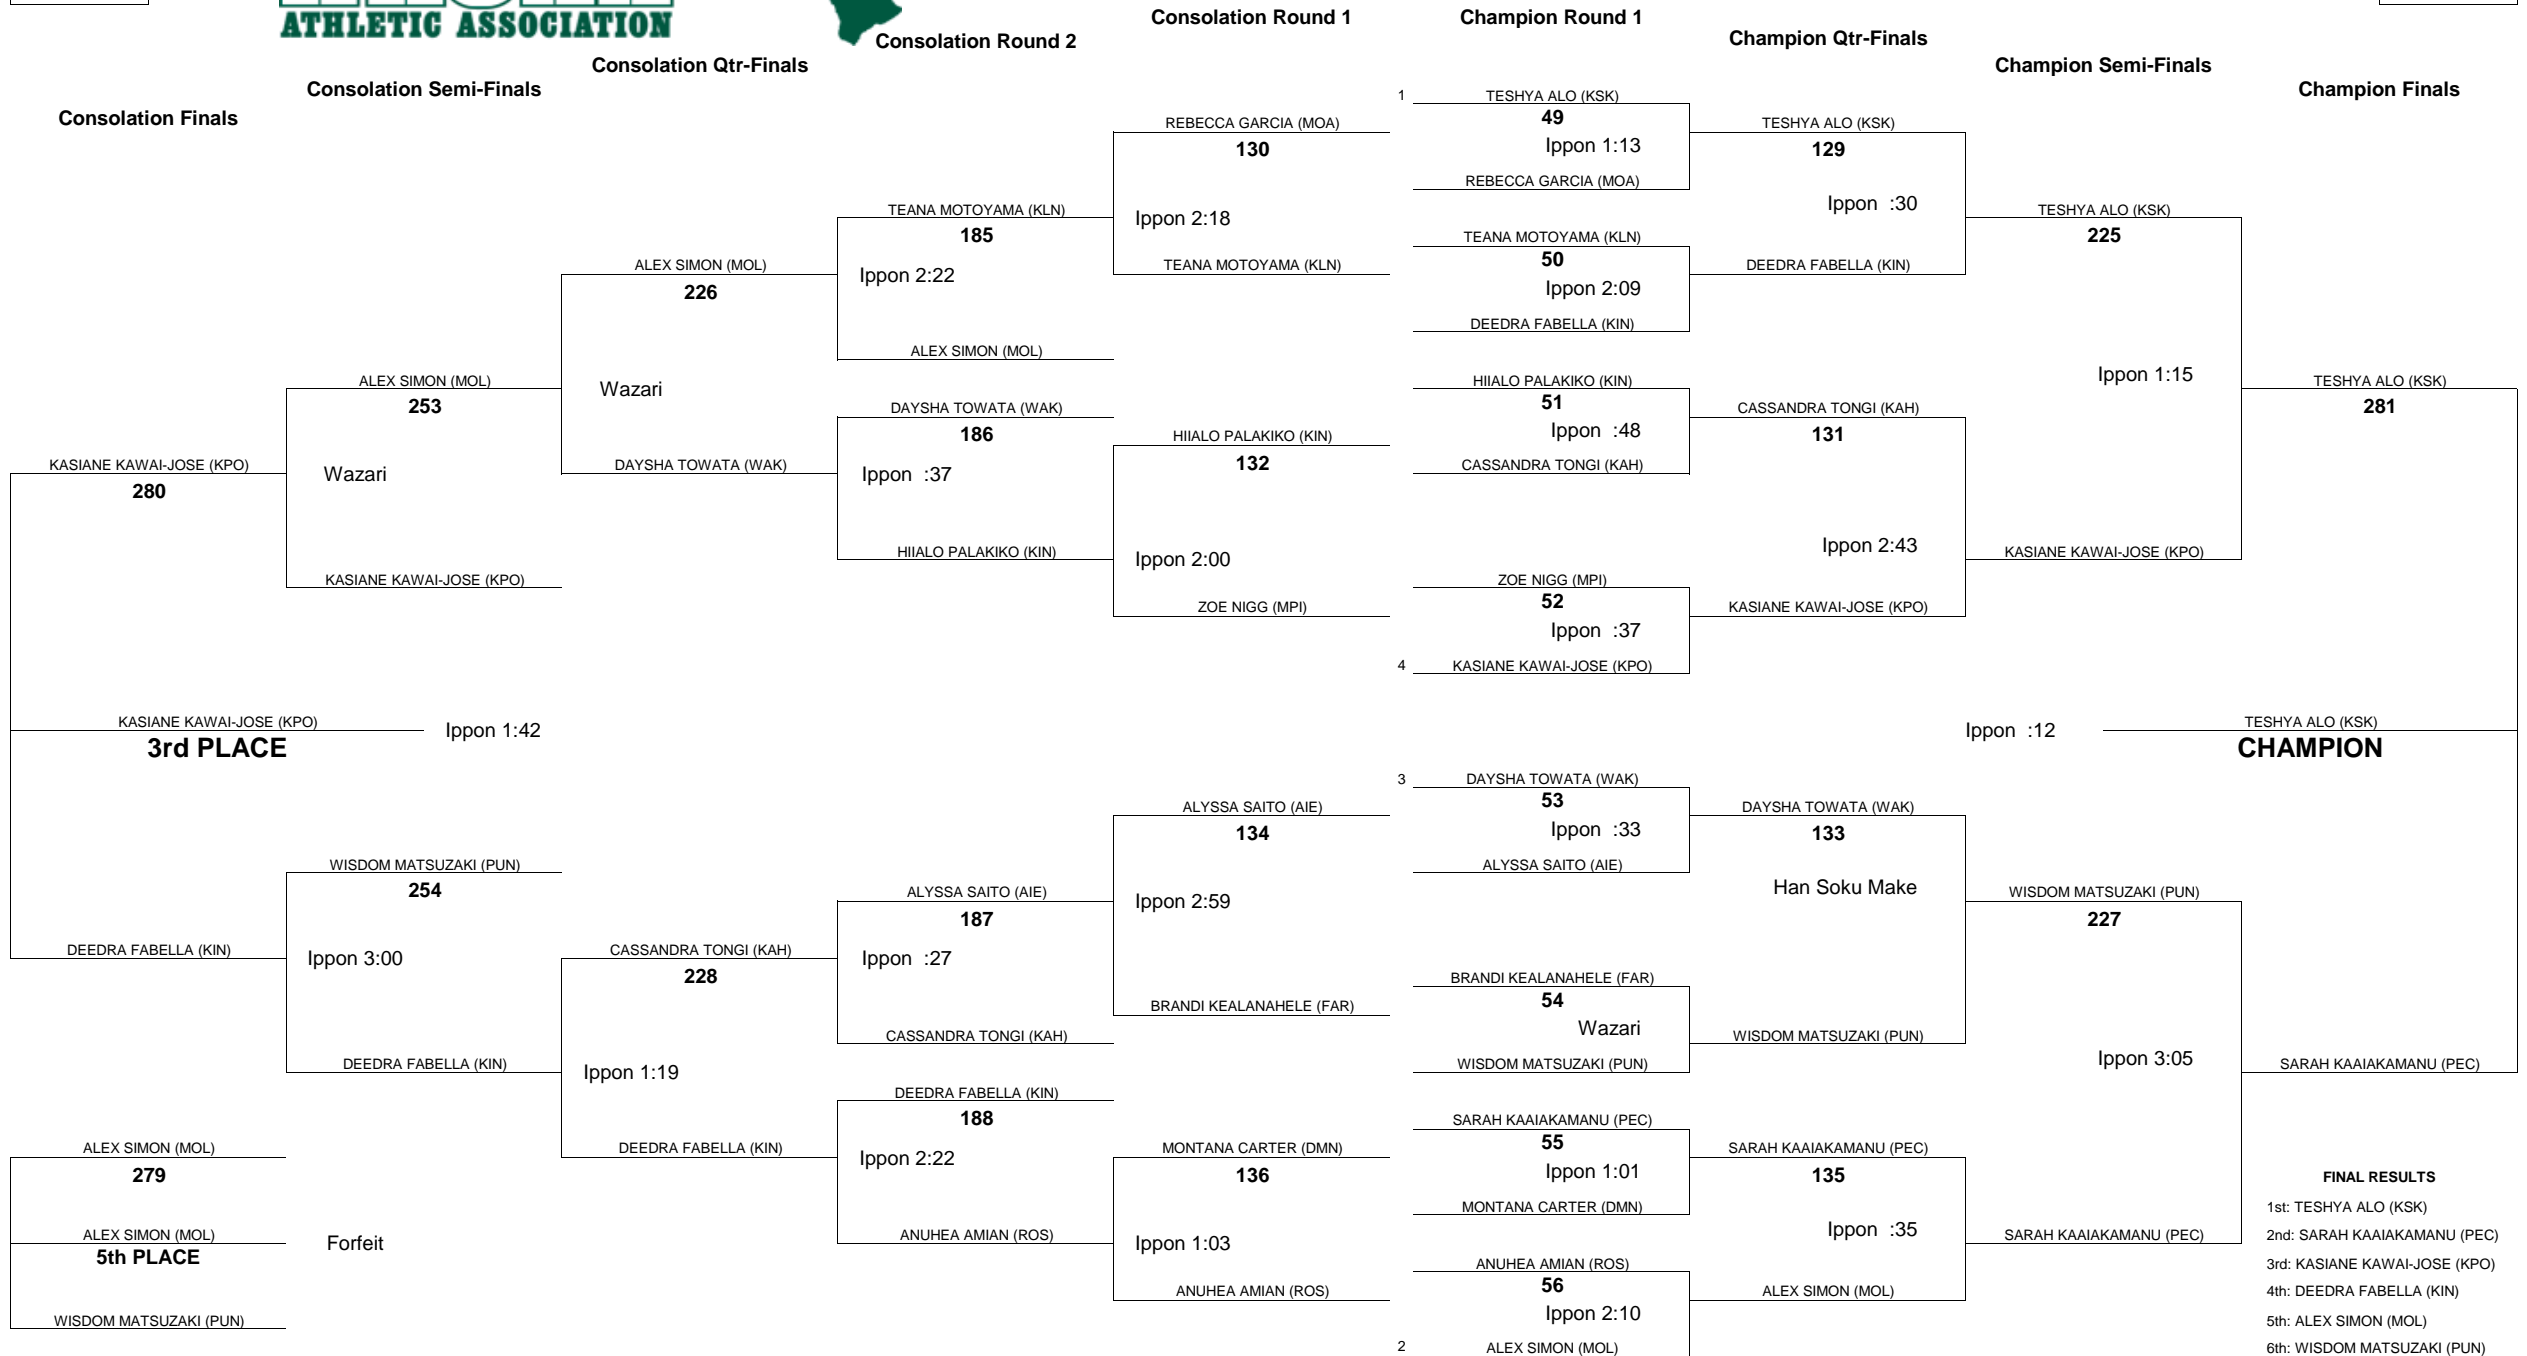

HAWAII HIGH SCHOOL ATHLETIC ASSOCIATION 2016 GIRLS JUDO CHAMPIONSHIPS

WEIGHT CLASS

139

WEIGHT CLASS

139