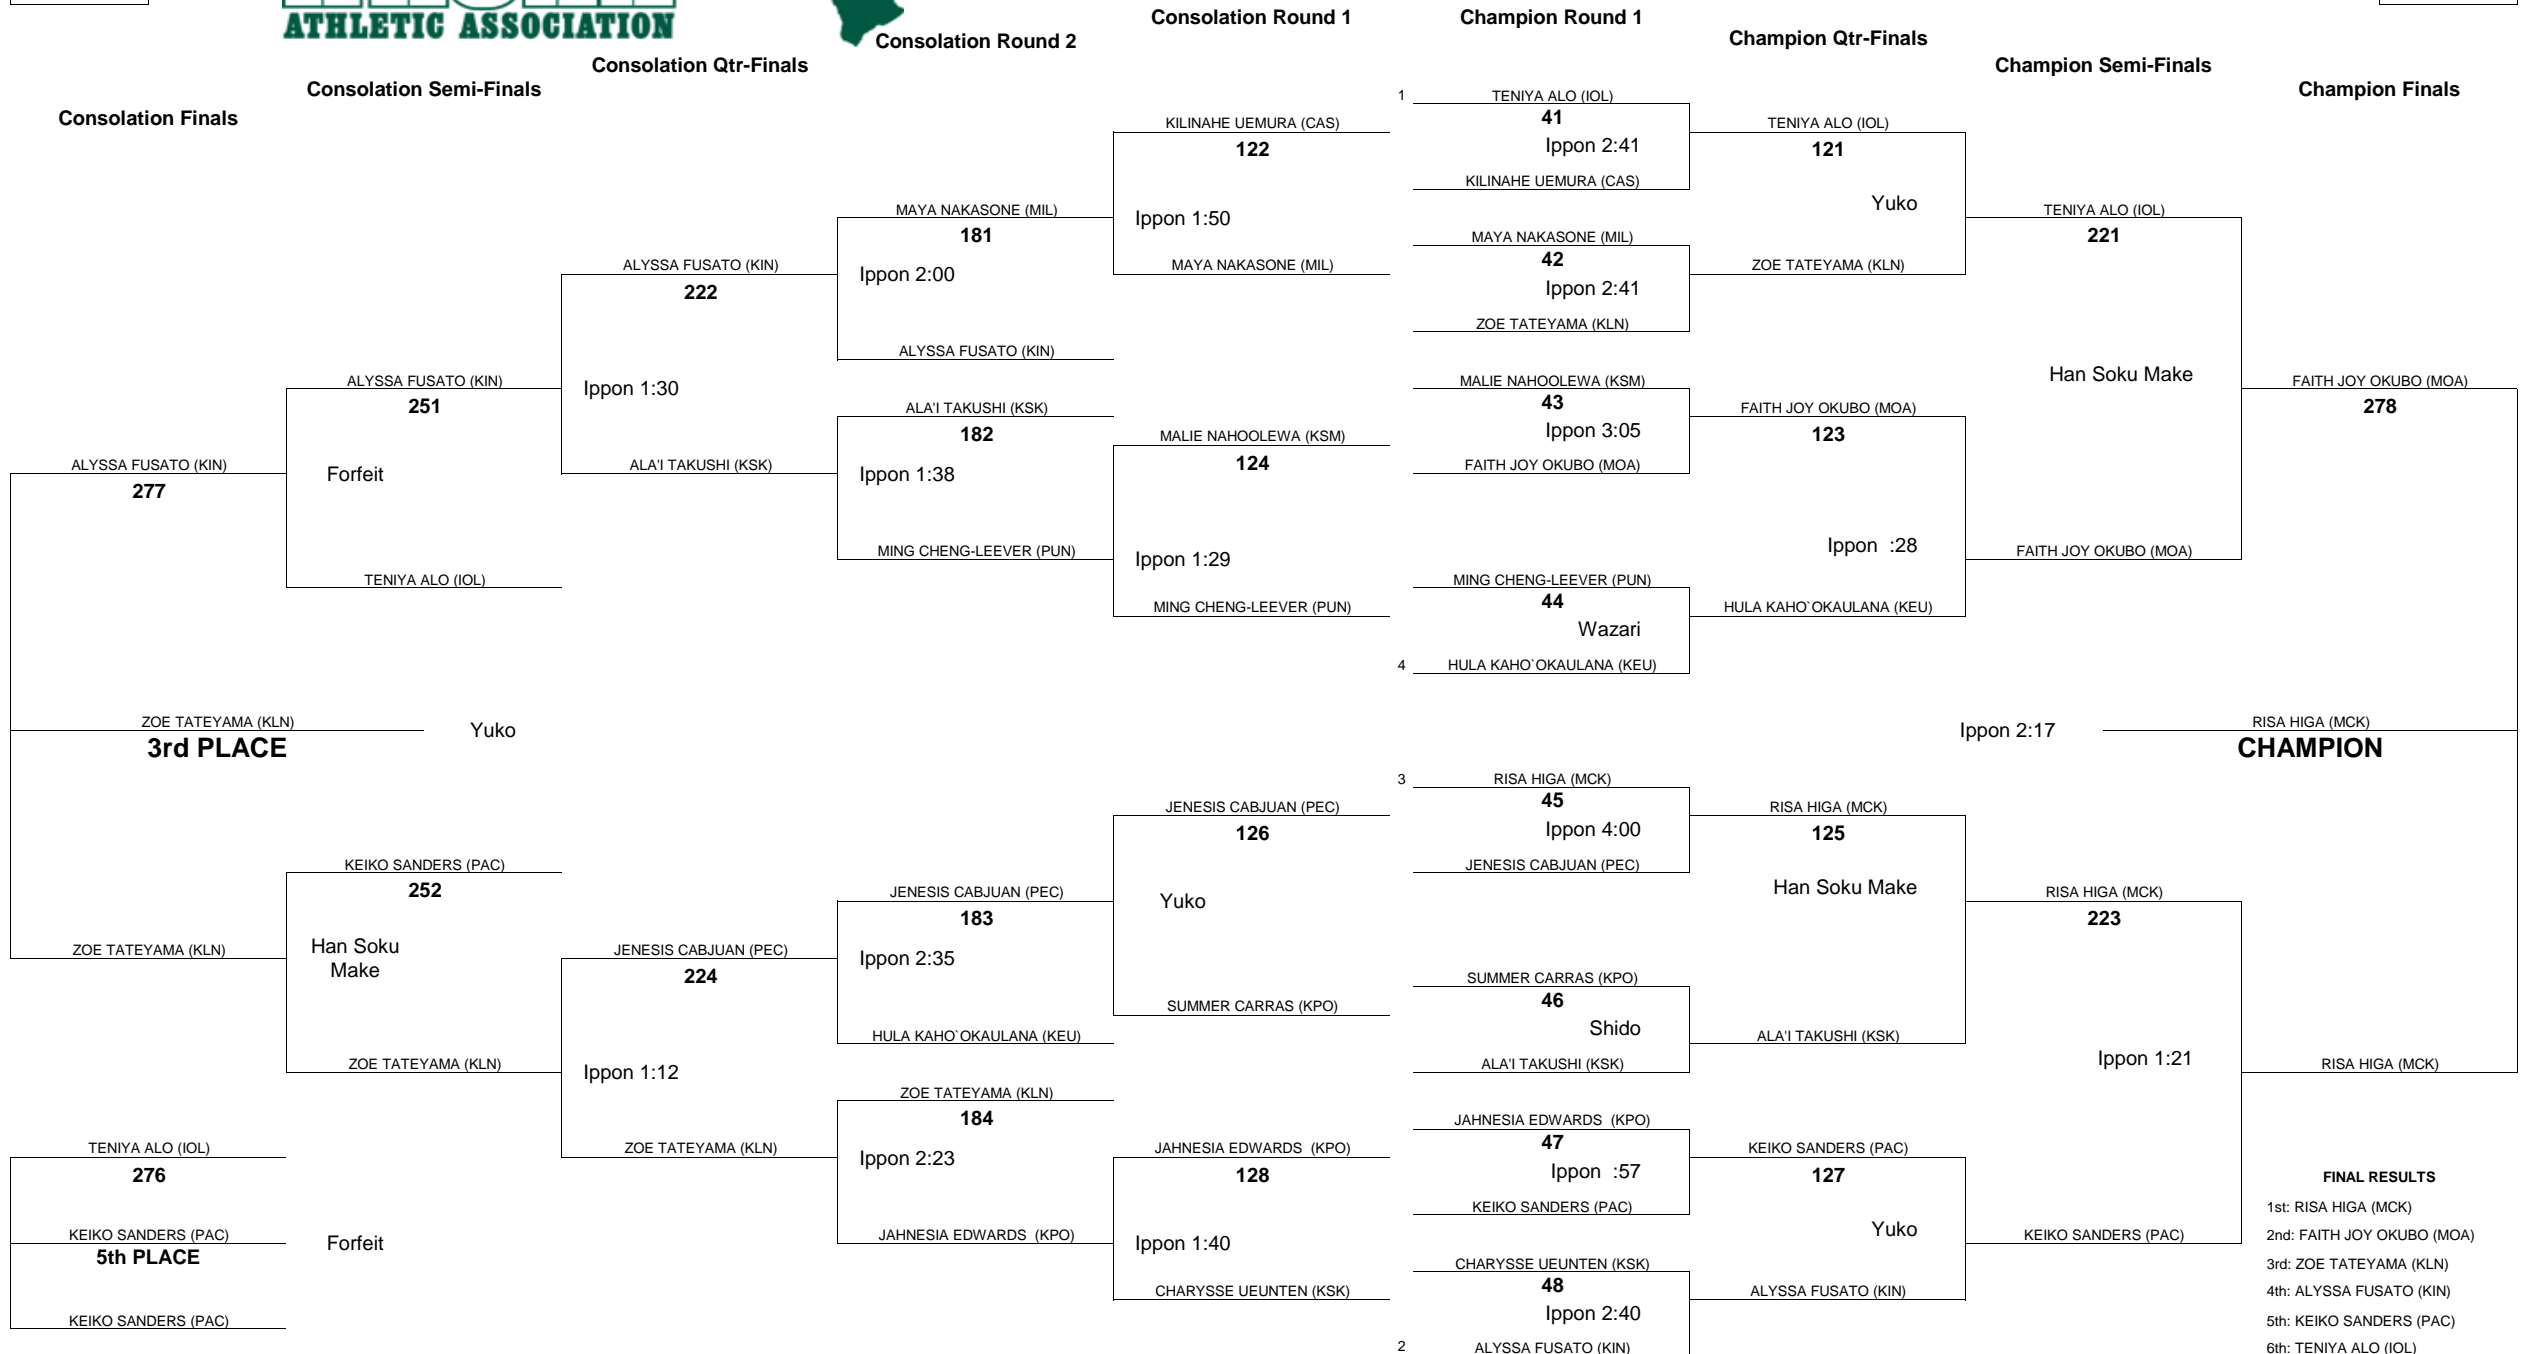

HAWAII HIGH SCHOOL ATHLETIC ASSOCIATION 2016 GIRLS JUDO CHAMPIONSHIPS

WEIGHT CLASS

129

WEIGHT CLASS

129